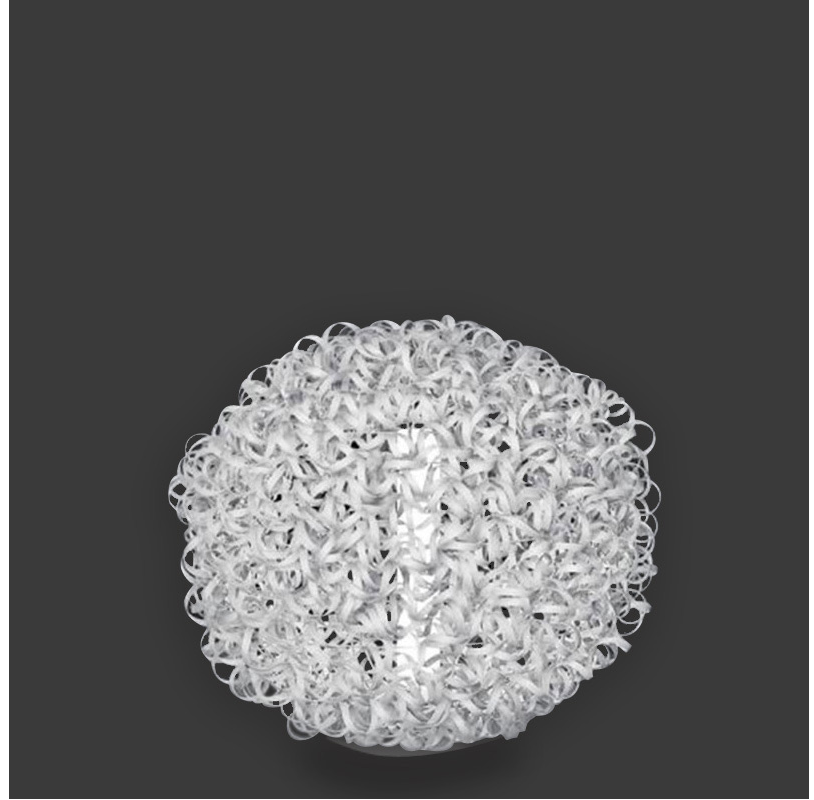

SALSOLA PORTABLE

E44012-

base number Finish
Options

PROJECT
TYPE
SPECIFIER
QUANTITY
DATE

1. To build a product code in our configurator select the specify button on the base model # product page
2. To build a manual product code on this datasheet choose from the options listed below in blue font and add the suffix to the base model #

GENERAL

Series: Salsola
Brand: Icone
Division: Exterior
Mounting Type: Portable
Mounting Location: Floor
Subcategory: Ambient

PHYSICAL

Shape: Abstract
Diameter (mm): 850
Diameter (in): 33 7/16
Light Distribution: Omnidirectional
Fixture Finish: WHI / OBN
Fixture Material: Aluminum
Upon Request: Bolt Down

ELECTRICAL

Number of Lamps: 1
Lamp Type: LED Retrofit
Bulb Included: Bulb Not Included
Max. Wattage Per Lamp (W): 15
Lamp Base: E26
Input Voltage (V): 120
Upon Request: 277Vac / GU24

LED

OPTICAL

RATINGS AND CERTIFICATIONS

Certified By: Certified for North American Standards
IP rating: IP44

Ø850mm 33 7/16"