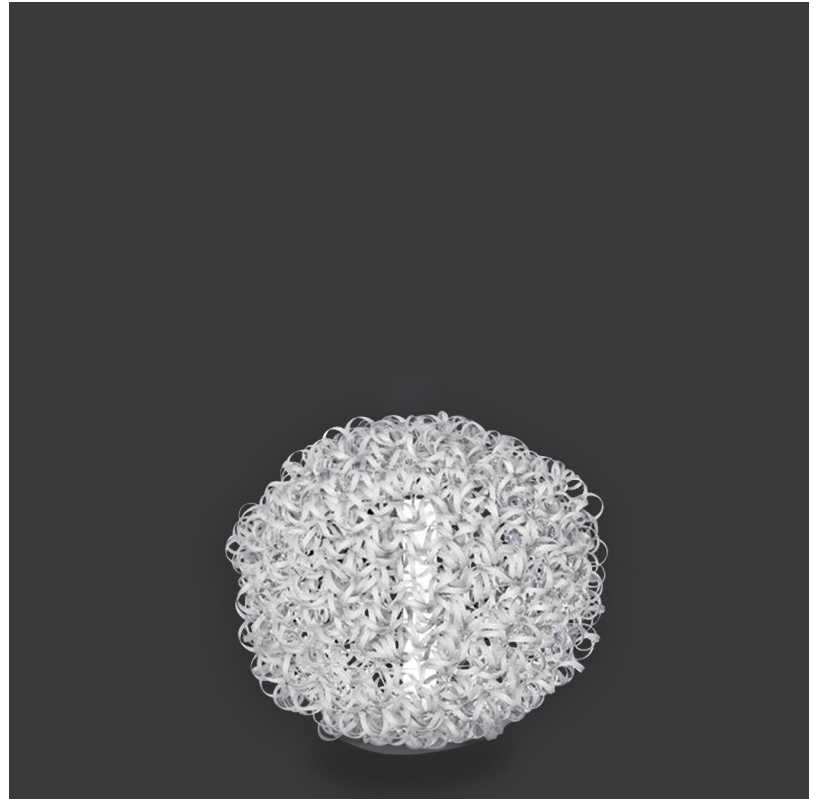

SALSOLA PORTABLE

E44011-

base number   Finish
Options

1. To build a product code in our configurator select the specify button on the base model # product page
2. To build a manual product code on this datasheet choose from the options listed below in blue font and add the suffix to the base model #

GENERAL

Series: Salsola
Brand: Icone
Division: Exterior
Mounting Type: Portable
Mounting Location: Floor
Subcategory: Ambient

PHYSICAL

Shape: Abstract
Diameter (mm): 650
Diameter (in): 25 ⁹/₁₆
Light Distribution: Omnidirectional
Fixture Finish: WHI / OBN
Fixture Material: Aluminum
Upon Request: Bolt Down

ELECTRICAL

Number of Lamps: 1
Lamp Type: LED Retrofit
Bulb Included: Bulb Not Included
Max. Wattage Per Lamp (W): 15
Lamp Base: E26
Input Voltage (V): 120
Upon Request: 277Vac / GU24

LED

OPTICAL

RATINGS AND CERTIFICATIONS

Certified By: Certified for North American Standards
IP rating: IP44

PROJECT	_____
TYPE	_____
SPECIFIER	_____
QUANTITY	_____
DATE	_____

Ø650mm 25 ⁹/₁₆"