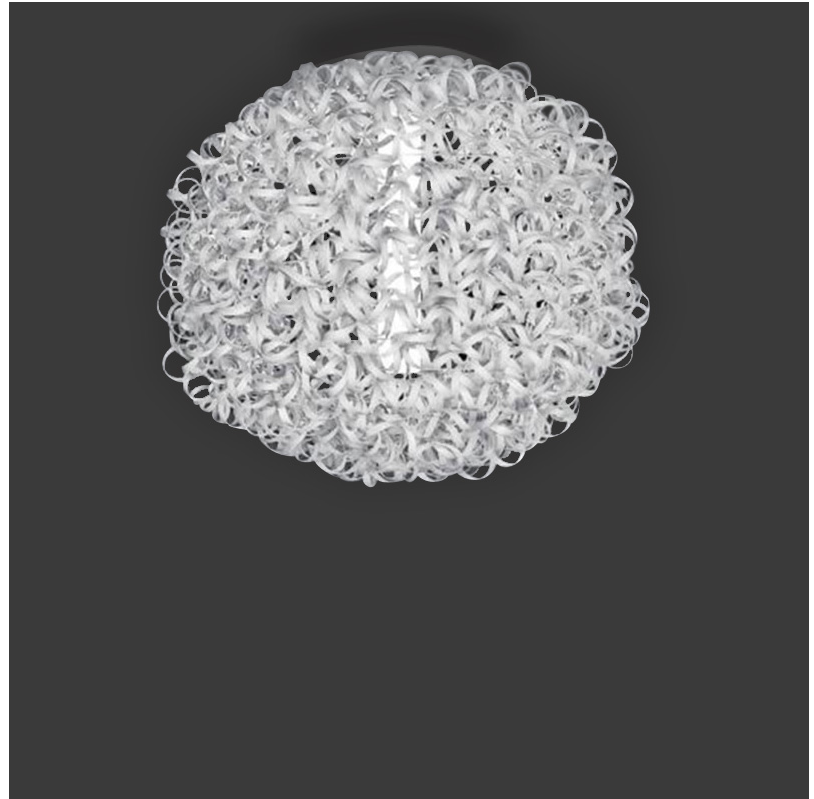

SALSOLA SURFACE

D42015-

base number   Finish
Options

1. To build a product code in our configurator select the specify button on the base model # product page
2. To build a manual product code on this datasheet choose from the options listed below in blue font and add the suffix to the base model #

GENERAL

Series: Salsola
Brand: Icone
Division: Design
Mounting Type: Surface
Mounting Location: Ceiling
Subcategory: Ambient

PHYSICAL

Shape: Abstract
Diameter (mm): 850
Diameter (in): 33 ⁷/₁₆
Height (mm): 850
Height (in): 33 ⁷/₁₆
Light Distribution: Omnidirectional
Fixture Finish: WHI / OBN
Fixture Material: Aluminum

ELECTRICAL

Number of Lamps: 1
Lamp Type: LED Retrofit
Lamp Shape: A19
Bulb Included: Bulb Not Included
Max. Wattage Per Lamp (W): 15
Lamp Base: E26
Input Voltage (V): 120
Upon Request: 277Vac / GU24

LED

OPTICAL

RATINGS AND CERTIFICATIONS

Certified By: Certified for North American Standards
IP rating: IP20

Ø850mm 33 ⁷/₁₆"