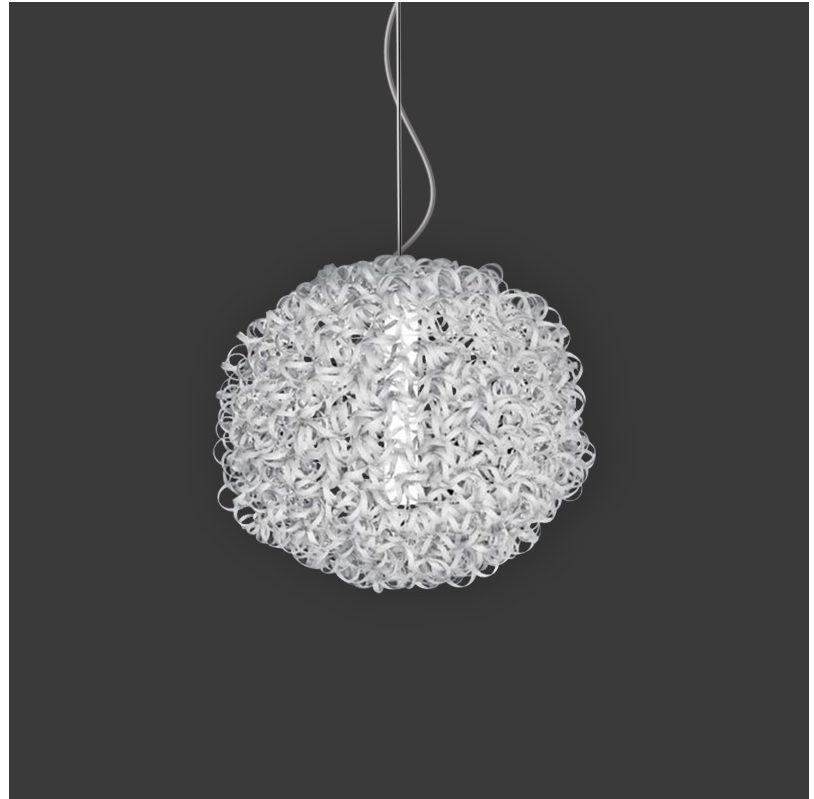

SALSOLA SUSPENSION

D41022-

base number Finish
Options

1. To build a product code in our configurator select the specify button on the base model # product page
2. To build a manual product code on this datasheet choose from the options listed below in blue font and add the suffix to the base model #

GENERAL

Series: Salsola
Brand: Icone
Division: Design
Mounting Type: Suspension
Mounting Location: Ceiling
Subcategory: Ambient

PHYSICAL

Shape: Abstract
Diameter (mm): 650
Diameter (in): 25 ⁹/₁₆
Height (mm): 1200
Height (in): 47 ¹/₄
Light Distribution: Omnidirectional
Fixture Finish: WHI / OBN
Fixture Material: Aluminum

ELECTRICAL

Number of Lamps: 1
Lamp Type: LED Retrofit
Lamp Shape: A19
Bulb Included: Bulb Not Included
Max. Wattage Per Lamp (W): 15
Lamp Base: E26
Input Voltage (V): 120
Upon Request: 277Vac / GU24

LED

OPTICAL

RATINGS AND CERTIFICATIONS

Certified By: Certified for North American Standards
IP rating: IP20

PROJECT
TYPE
SPECIFIER
QUANTITY
DATE