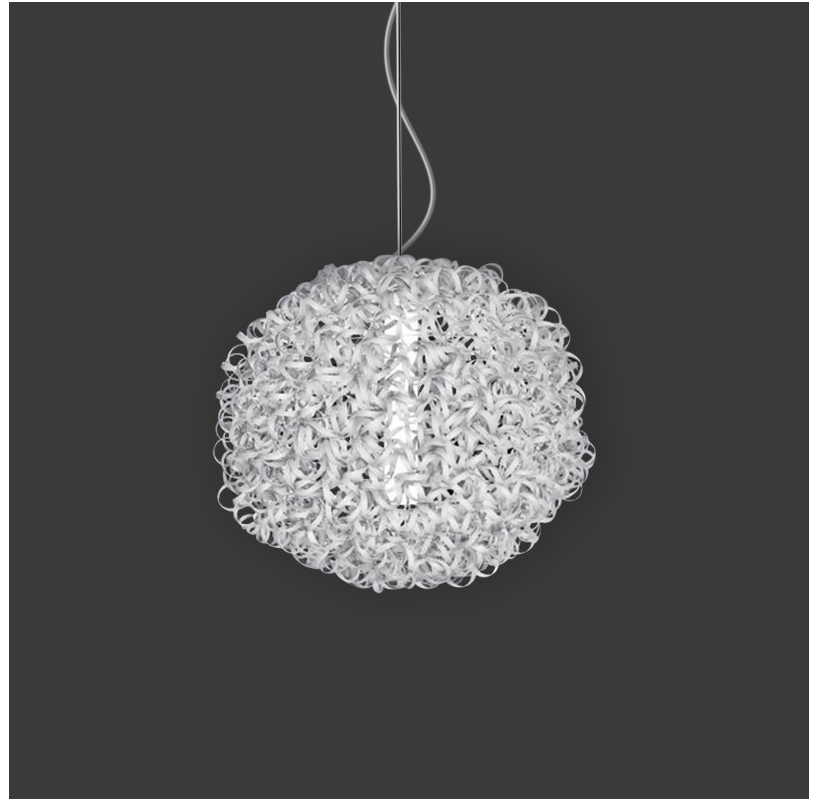

SALSOLA SUSPENSION

D41021-

base number   Finish
Options

1. To build a product code in our configurator select the specify button on the base model # product page
2. To build a manual product code on this datasheet choose from the options listed below in blue font and add the suffix to the base model #

GENERAL

Series: Salsola
Brand: Icone
Division: Design
Mounting Type: Suspension
Mounting Location: Ceiling
Subcategory: Ambient

PHYSICAL

Shape: Abstract
Diameter (mm): 480
Diameter (in): 18 ⁷/₈
Height (mm): 1200
Height (in): 47 ¹/₄
Light Distribution: Omnidirectional
Fixture Finish: WHI / OBN
Fixture Material: Aluminum

ELECTRICAL

Number of Lamps: 1
Lamp Type: LED Retrofit
Lamp Shape: A19
Bulb Included: Bulb Not Included
Max. Wattage Per Lamp (W): 15
Lamp Base: E26
Input Voltage (V): 120
Upon Request: 277Vac / GU214

LED

OPTICAL

RATINGS AND CERTIFICATIONS

Certified By: Certified for North American Standards
IP rating: IP20

PROJECT	_____
TYPE	_____
SPECIFIER	_____
QUANTITY	_____
DATE	_____

D