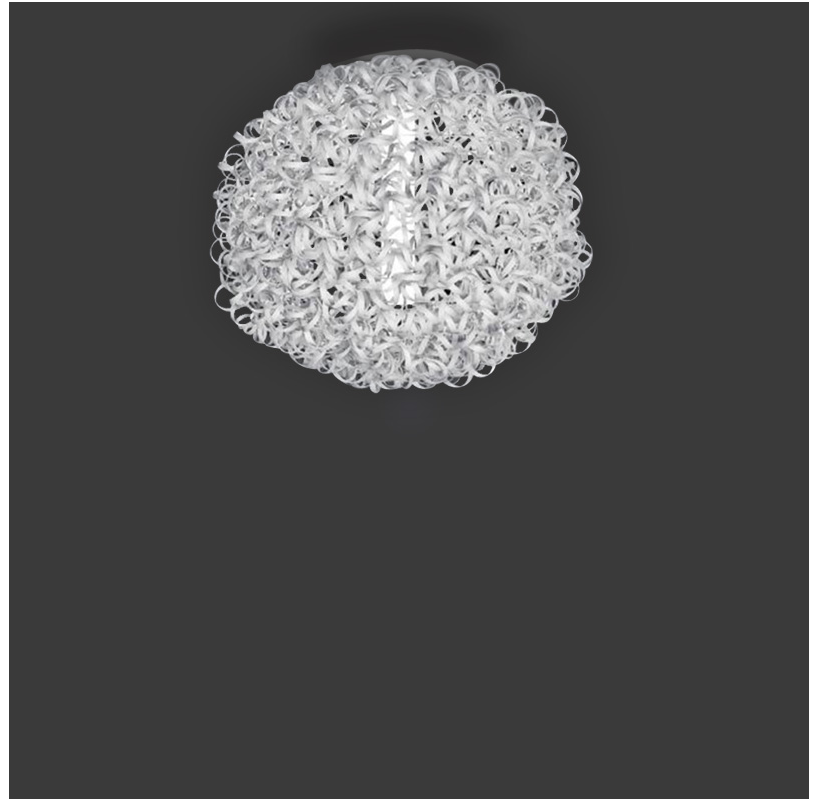

SALSOLA SURFACE

D42014-

base number   Finish
Options

1. To build a product code in our configurator select the specify button on the base model # product page
2. To build a manual product code on this datasheet choose from the options listed below in blue font and add the suffix to the base model #

GENERAL

Series: Salsola
Brand: Icone
Division: Design
Mounting Type: Surface
Mounting Location: Ceiling
Subcategory: Ambient

PHYSICAL

Shape: Abstract
Diameter (mm): 650
Diameter (in): 25 ⁹/₁₆
Height (mm): 650
Height (in): 25 ⁹/₁₆
Light Distribution: Omnidirectional
Fixture Finish: WHI / OBN
Fixture Material: Aluminum

ELECTRICAL

Number of Lamps: 1
Lamp Type: LED Retrofit
Lamp Shape: A19
Bulb Included: Bulb Not Included
Max. Wattage Per Lamp (W): 15
Lamp Base: E26
Input Voltage (V): 120
Upon Request: 277Vac / GU24

LED

OPTICAL

RATINGS AND CERTIFICATIONS

Certified By: Certified for North American Standards
IP rating: IP20

PROJECT
TYPE
SPECIFIER
QUANTITY
DATE

Ø650mm 25 ⁹/₁₆"