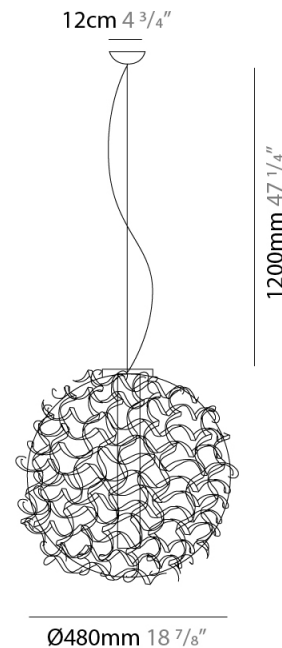

SALSOLA SUSPENSION

D41021-

base number   Finish
Options

1. To build a product code in our configurator select the specify button on the base model # product page
2. To build a manual product code on this datasheet choose from the options listed below in blue font and add the suffix to the base model #

GENERAL

Series: Salsola
Brand: Icone
Division: Design
Mounting Type: Suspension
Mounting Location: Ceiling
Subcategory: Ambient

PHYSICAL

Shape: Abstract
Diameter (mm): 480
Diameter (in): 18 ⁷/₈
Height (mm): 1200
Height (in): 47 ¹/₄
Light Distribution: Omnidirectional
Fixture Finish: WHI / OBN
Fixture Material: Aluminum

ELECTRICAL

Number of Lamps: 1
Lamp Type: LED Retrofit
Lamp Shape: A19
Bulb Included: Bulb Not Included
Max. Wattage Per Lamp (W): 15
Lamp Base: E26
Input Voltage (V): 120
Upon Request: 277Vac / GU214

LED

OPTICAL

RATINGS AND CERTIFICATIONS

Certified By: Certified for North American Standards
IP rating: IP20

PROJECT	_____
TYPE	_____
SPECIFIER	_____
QUANTITY	_____
DATE	_____

D