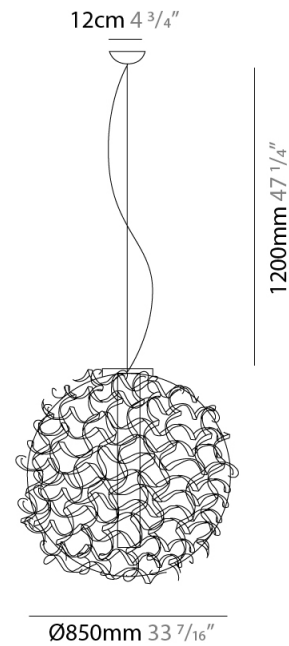

SALSOLA SUSPENSION

D41023-

base number Finish
Options

1. To build a product code in our configurator select the specify button on the base model # product page
2. To build a manual product code on this datasheet choose from the options listed below in blue font and add the suffix to the base model #

GENERAL

Series: Salsola
Brand: Icone
Division: Design
Mounting Type: Suspension
Mounting Location: Ceiling
Subcategory: Ambient

PHYSICAL

Shape: Abstract
Diameter (mm): 850
Diameter (in): 33 ⁷/₁₆
Height (mm): 1200
Height (in): 47 ¹/₄
Light Distribution: Omnidirectional
Fixture Finish: WHI / OBN
Fixture Material: Aluminum

ELECTRICAL

Number of Lamps: 1
Lamp Type: LED Retrofit
Lamp Shape: A19
Bulb Included: Bulb Not Included
Max. Wattage Per Lamp (W): 15
Lamp Base: E26
Input Voltage (V): 120
Upon Request: 277Vac / GU24

LED

OPTICAL

RATINGS AND CERTIFICATIONS

Certified By: Certified for North American Standards
IP rating: IP20

PROJECT
TYPE
SPECIFIER
QUANTITY
DATE