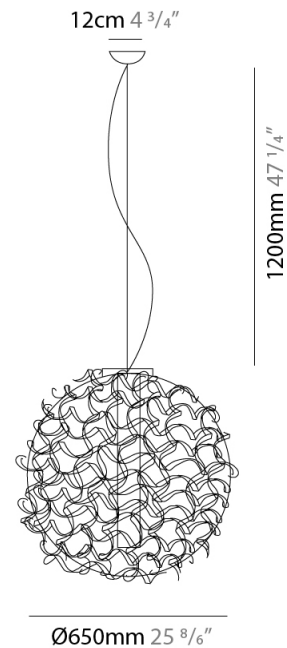

SALSOLA SUSPENSION

D41022-

base number Finish
Options

1. To build a product code in our configurator select the specify button on the base model # product page
2. To build a manual product code on this datasheet choose from the options listed below in blue font and add the suffix to the base model #

GENERAL

Series: Salsola
Brand: Icone
Division: Design
Mounting Type: Suspension
Mounting Location: Ceiling
Subcategory: Ambient

PHYSICAL

Shape: Abstract
Diameter (mm): 650
Diameter (in): 25 ⁹/₁₆
Height (mm): 1200
Height (in): 47 ¹/₄
Light Distribution: Omnidirectional
Fixture Finish: WHI / OBN
Fixture Material: Aluminum

ELECTRICAL

Number of Lamps: 1
Lamp Type: LED Retrofit
Lamp Shape: A19
Bulb Included: Bulb Not Included
Max. Wattage Per Lamp (W): 15
Lamp Base: E26
Input Voltage (V): 120
Upon Request: 277Vac / GU24

LED

OPTICAL

RATINGS AND CERTIFICATIONS

Certified By: Certified for North American Standards
IP rating: IP20

PROJECT
TYPE
SPECIFIER
QUANTITY
DATE