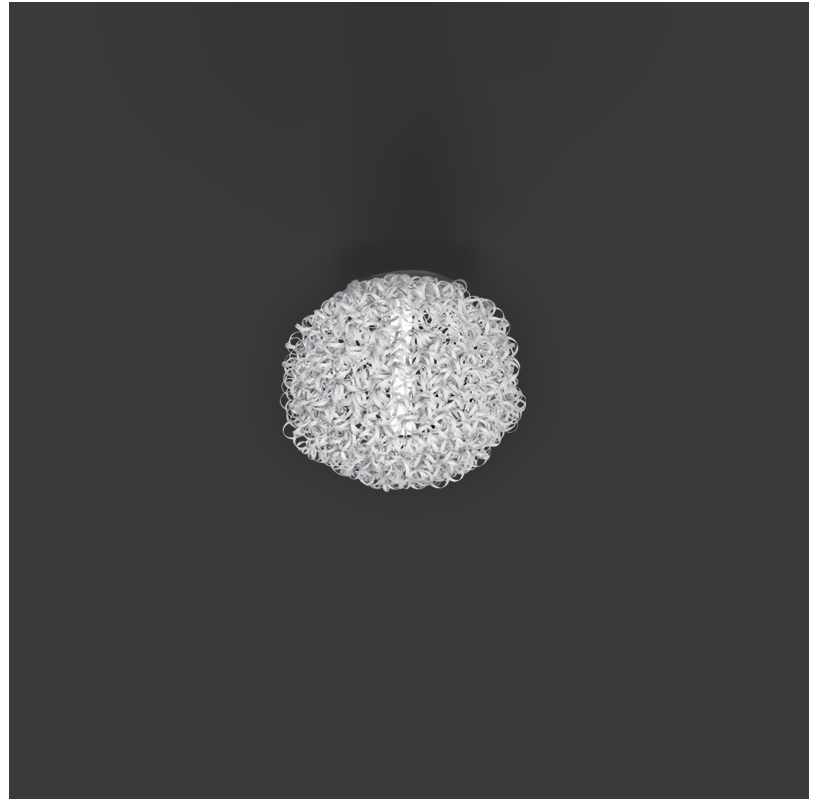

PROJECT
TYPE
SPECIFIER
QUANTITY
DATE

SALSOLA SURFACE

D42013-

base number Finish
Options

1. To build a product code in our configurator select the specify button on the base model # product page
2. To build a manual product code on this datasheet choose from the options listed below in blue font and add the suffix to the base model #

GENERAL

Series: Salsola
Brand: Icone
Division: Design
Mounting Type: Surface
Mounting Location: Ceiling
Subcategory: Ambient

PHYSICAL

Shape: Abstract
Diameter (mm): 480
Diameter (in): 18 ⁷/₈
Height (mm): 480
Height (in): 18 ⁷/₈
Light Distribution: Omnidirectional
Fixture Finish: WHI / OBN
Fixture Material: Aluminum

ELECTRICAL

Number of Lamps: 1
Lamp Type: LED Retrofit
Lamp Shape: A19
Bulb Included: Bulb Not Included
Max. Wattage Per Lamp (W): 15
Lamp Base: E26
Input Voltage (V): 120
Upon Request: 277Vac / GU24

LED

OPTICAL

RATINGS AND CERTIFICATIONS

Certified By: Certified for North American Standards
IP rating: IP20

Ø480mm 18 ⁷/₈"