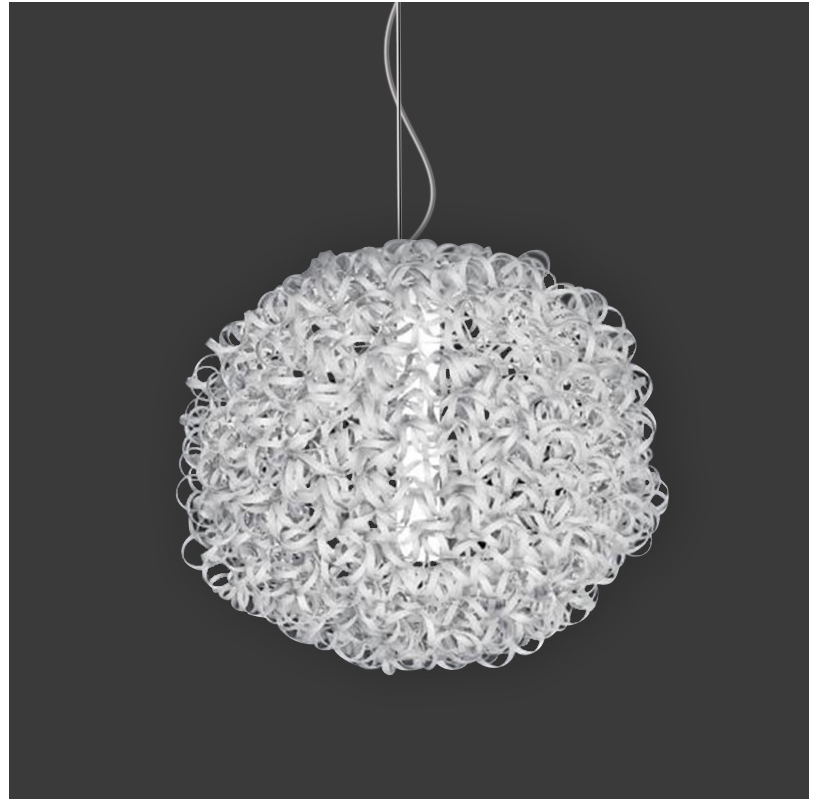

SALSOLA SUSPENSION

D41023-

base number Finish
Options

1. To build a product code in our configurator select the specify button on the base model # product page
2. To build a manual product code on this datasheet choose from the options listed below in blue font and add the suffix to the base model #

GENERAL

Series: Salsola
Brand: Icone
Division: Design
Mounting Type: Suspension
Mounting Location: Ceiling
Subcategory: Ambient

PHYSICAL

Shape: Abstract
Diameter (mm): 850
Diameter (in): 33 ⁷/₁₆
Height (mm): 1200
Height (in): 47 ¹/₄
Light Distribution: Omnidirectional
Fixture Finish: WHI / OBN
Fixture Material: Aluminum

ELECTRICAL

Number of Lamps: 1
Lamp Type: LED Retrofit
Lamp Shape: A19
Bulb Included: Bulb Not Included
Max. Wattage Per Lamp (W): 15
Lamp Base: E26
Input Voltage (V): 120
Upon Request: 277Vac / GU24

LED

OPTICAL

RATINGS AND CERTIFICATIONS

Certified By: Certified for North American Standards
IP rating: IP20

PROJECT
TYPE
SPECIFIER
QUANTITY
DATE