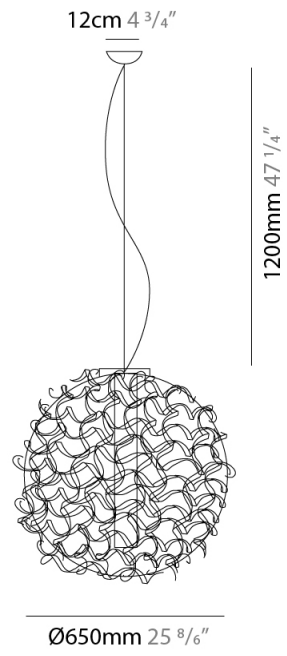

PROJECT	
TYPE	
SPECIFIER	
QUANTITY	
DATE	

SALSOLA SUSPENSION

D41022-

base number   Finish
Options

1. To build a product code in our configurator select the specify button on the base model # product page
2. To build a manual product code on this datasheet choose from the options listed below in blue font and add the suffix to the base model #

GENERAL

Series: Salsola
Brand: Icone
Division: Design
Mounting Type: Suspension
Mounting Location: Ceiling
Subcategory: Ambient

PHYSICAL

Shape: Abstract
Diameter (mm): 650
Diameter (in): 25 ⁹/₁₆
Height (mm): 1200
Height (in): 47 ¹/₄
Light Distribution: Omnidirectional
Fixture Finish: WHI / OBN
Fixture Material: Aluminum

ELECTRICAL

Number of Lamps: 1
Lamp Type: LED Retrofit
Lamp Shape: A19
Bulb Included: Bulb Not Included
Max. Wattage Per Lamp (W): 15
Lamp Base: E26
Input Voltage (V): 120
Upon Request: 277Vac / GU24

LED

OPTICAL

RATINGS AND CERTIFICATIONS

Certified By: Certified for North American Standards
IP rating: IP20