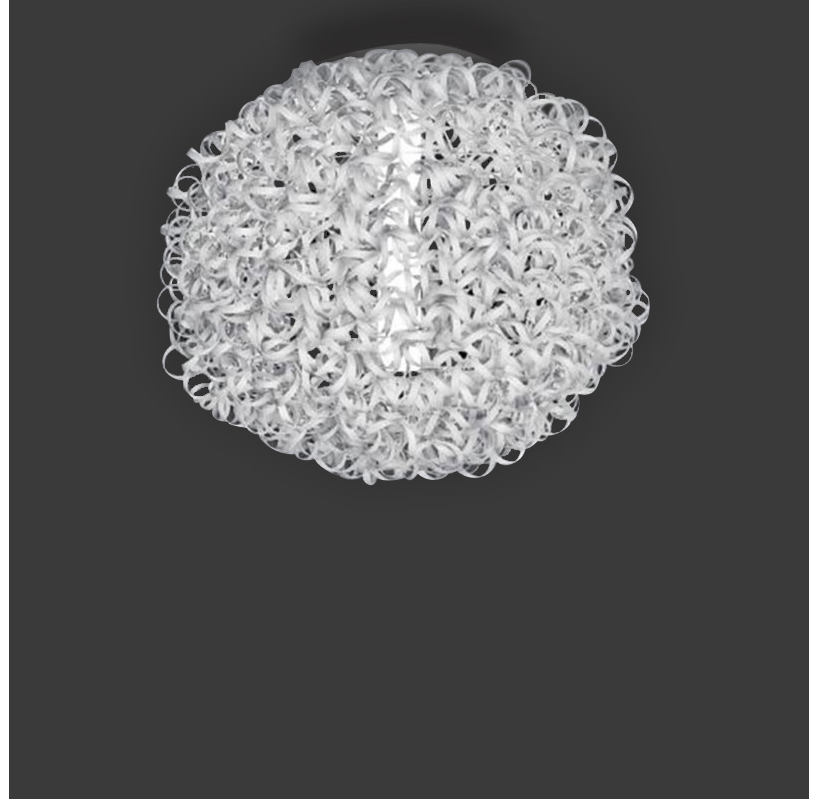

SALSOLA SURFACE

D42015-

base number   Finish
Options

1. To build a product code in our configurator select the specify button on the base model # product page
2. To build a manual product code on this datasheet choose from the options listed below in blue font and add the suffix to the base model #

GENERAL

Series: Salsola
Brand: Icone
Division: Design
Mounting Type: Surface
Mounting Location: Ceiling
Subcategory: Ambient

PHYSICAL

Shape: Abstract
Diameter (mm): 850
Diameter (in): 33 ⁷/₁₆
Height (mm): 850
Height (in): 33 ⁷/₁₆
Light Distribution: Omnidirectional
Fixture Finish: WHI / OBN
Fixture Material: Aluminum

ELECTRICAL

Number of Lamps: 1
Lamp Type: LED Retrofit
Lamp Shape: A19
Bulb Included: Bulb Not Included
Max. Wattage Per Lamp (W): 15
Lamp Base: E26
Input Voltage (V): 120
Upon Request: 277Vac / GU24

LED

OPTICAL

RATINGS AND CERTIFICATIONS

Certified By: Certified for North American Standards
IP rating: IP20

Ø850mm 33 ⁷/₁₆"