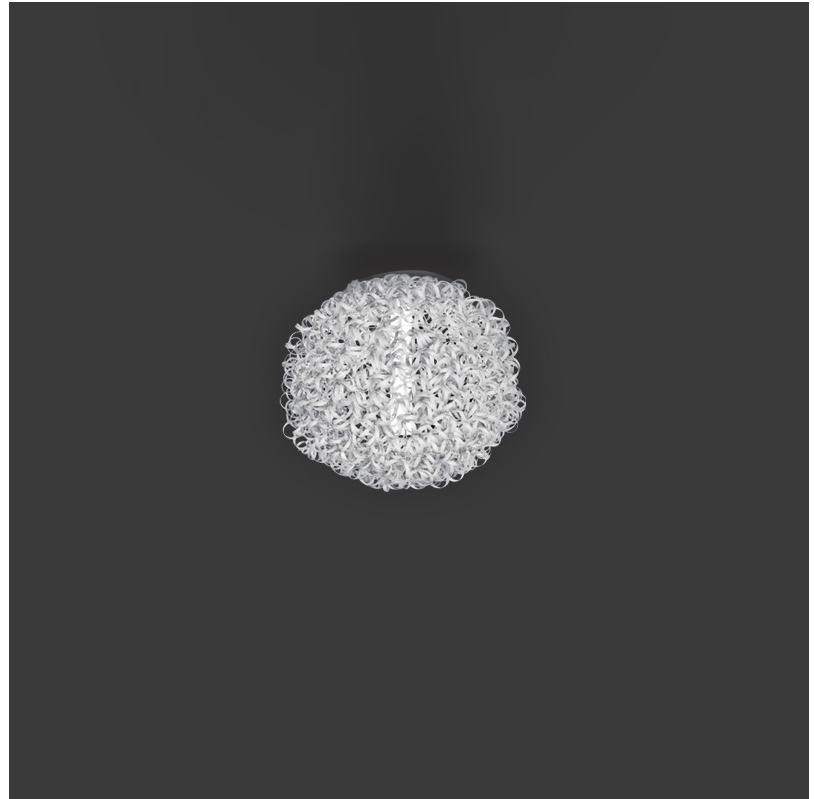

SALSOLA SURFACE

D42013-

base number   Finish
Options

1. To build a product code in our configurator select the specify button on the base model # product page
2. To build a manual product code on this datasheet choose from the options listed below in blue font and add the suffix to the base model #

GENERAL

Series: Salsola
Brand: Icone
Division: Design
Mounting Type: Surface
Mounting Location: Ceiling
Subcategory: Ambient

PHYSICAL

Shape: Abstract
Diameter (mm): 480
Diameter (in): 18 ⁷/₈
Height (mm): 480
Height (in): 18 ⁷/₈
Light Distribution: Omnidirectional
Fixture Finish: WHI / OBN
Fixture Material: Aluminum

ELECTRICAL

Number of Lamps: 1
Lamp Type: LED Retrofit
Lamp Shape: A19
Bulb Included: Bulb Not Included
Max. Wattage Per Lamp (W): 15
Lamp Base: E26
Input Voltage (V): 120
Upon Request: 277Vac / GU24

LED

OPTICAL

RATINGS AND CERTIFICATIONS

Certified By: Certified for North American Standards
IP rating: IP20

PROJECT	_____
TYPE	_____
SPECIFIER	_____
QUANTITY	_____
DATE	_____

Ø480mm 18 ⁷/₈"