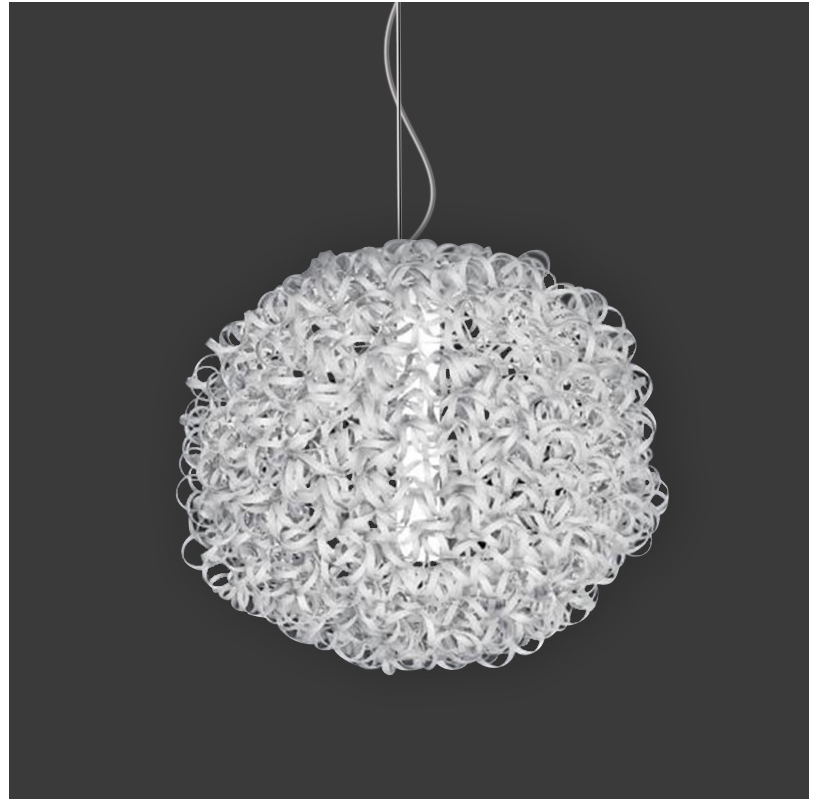

PROJECT	
TYPE	
SPECIFIER	
QUANTITY	
DATE	

SALSOLA SUSPENSION

D41023-

base number   Finish
Options

1. To build a product code in our configurator select the specify button on the base model # product page
2. To build a manual product code on this datasheet choose from the options listed below in blue font and add the suffix to the base model #

GENERAL

Series: Salsola
Brand: Icone
Division: Design
Mounting Type: Suspension
Mounting Location: Ceiling
Subcategory: Ambient

PHYSICAL

Shape: Abstract
Diameter (mm): 850
Diameter (in): 33 ⁷/₁₆
Height (mm): 1200
Height (in): 47 ¹/₄
Light Distribution: Omnidirectional
Fixture Finish: WHI / OBN
Fixture Material: Aluminum

ELECTRICAL

Number of Lamps: 1
Lamp Type: LED Retrofit
Lamp Shape: A19
Bulb Included: Bulb Not Included
Max. Wattage Per Lamp (W): 15
Lamp Base: E26
Input Voltage (V): 120
Upon Request: 277Vac / GU24

LED

OPTICAL

RATINGS AND CERTIFICATIONS

Certified By: Certified for North American Standards
IP rating: IP20