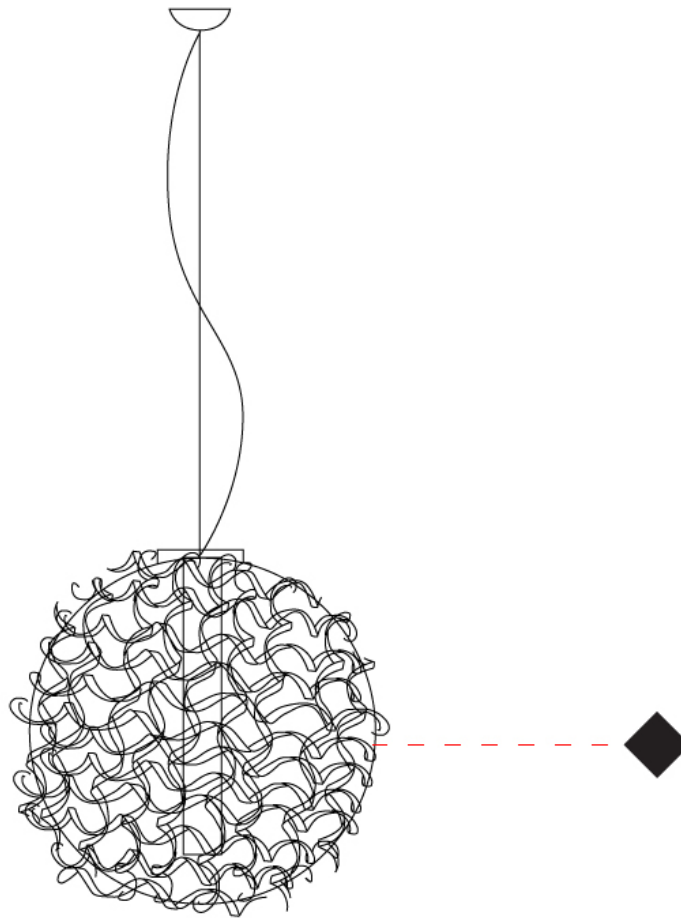

D41021-

PROJECT

TYPE

SPECIFIER

QUANTITY

DATE

D