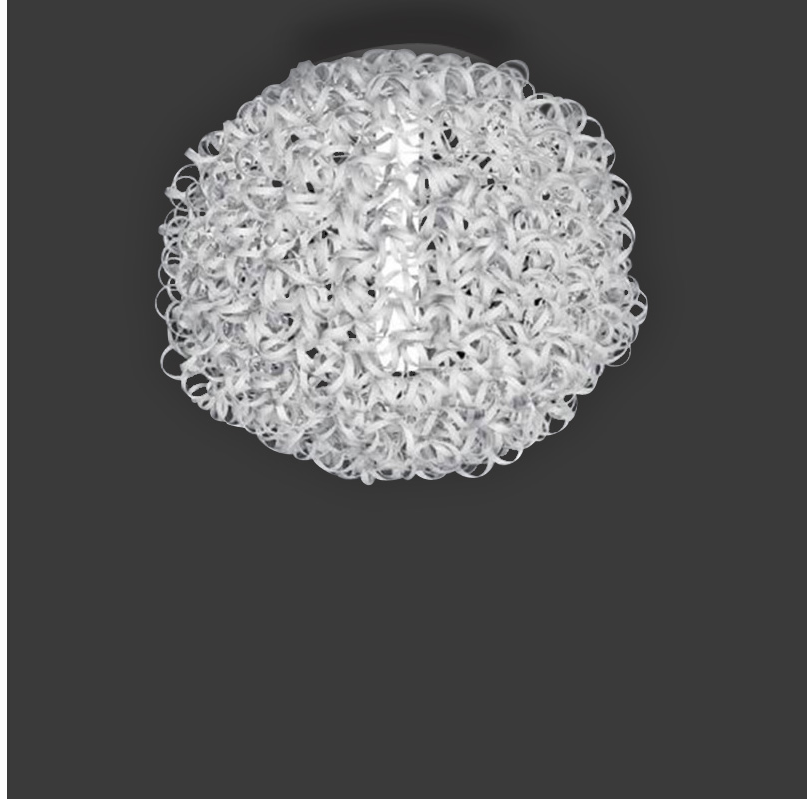

SALSOLA SURFACE

D42015-

base number   Finish
Options

1. To build a product code in our configurator select the specify button on the base model # product page
2. To build a manual product code on this datasheet choose from the options listed below in blue font and add the suffix to the base model #

GENERAL

Series: Salsola
Brand: Icone
Division: Design
Mounting Type: Surface
Mounting Location: Ceiling
Subcategory: Ambient

PHYSICAL

Shape: Abstract
Diameter (mm): 850
Diameter (in): 33 ⁷/₁₆
Height (mm): 850
Height (in): 33 ⁷/₁₆
Light Distribution: Omnidirectional
Fixture Finish: WHI / OBN
Fixture Material: Aluminum

ELECTRICAL

Number of Lamps: 1
Lamp Type: LED Retrofit
Lamp Shape: A19
Bulb Included: Bulb Not Included
Max. Wattage Per Lamp (W): 15
Lamp Base: E26
Input Voltage (V): 120
Upon Request: 277Vac / GU24

LED

OPTICAL

RATINGS AND CERTIFICATIONS

Certified By: Certified for North American Standards
IP rating: IP20

PROJECT	_____
TYPE	_____
SPECIFIER	_____
QUANTITY	_____
DATE	_____

Ø850mm 33 ⁷/₁₆"