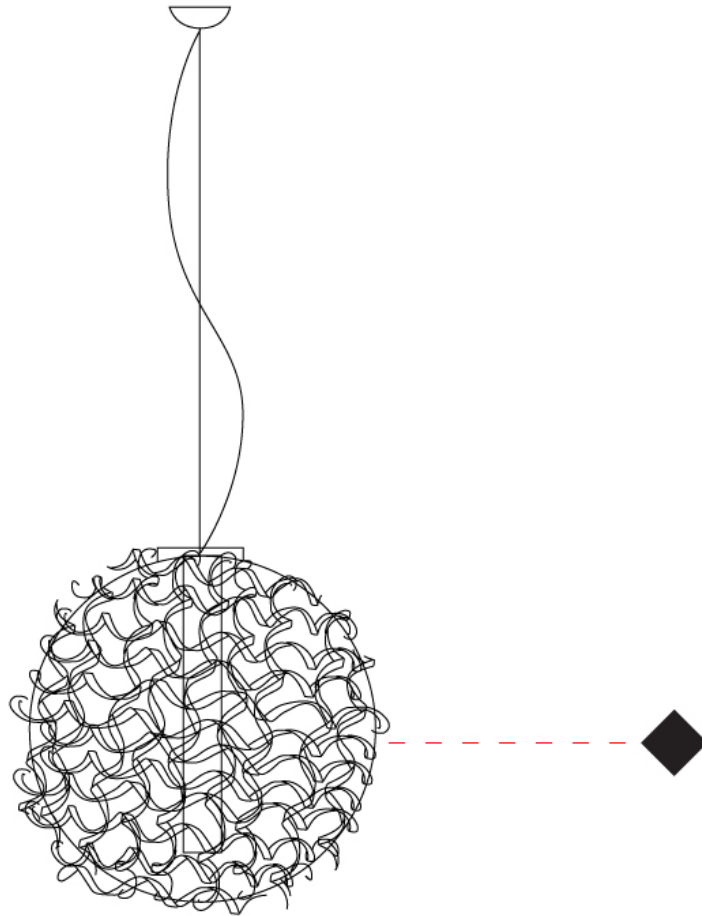

D41023-

PROJECT

TYPE

SPECIFIER

QUANTITY

DATE

D