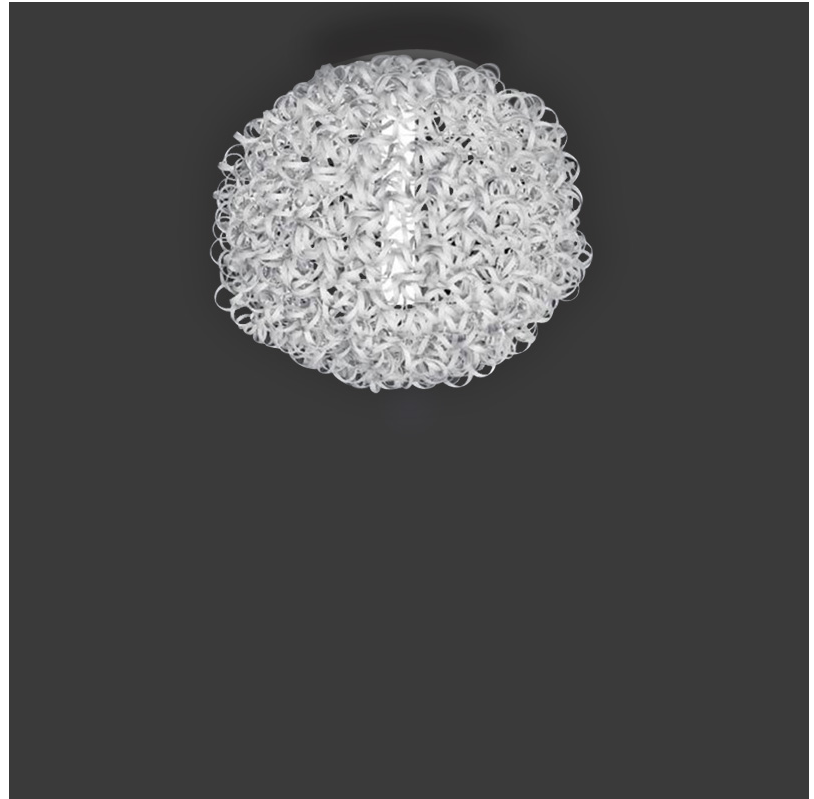

SALSOLA SURFACE

D42014-

base number   Finish
Options

1. To build a product code in our configurator select the specify button on the base model # product page
2. To build a manual product code on this datasheet choose from the options listed below in blue font and add the suffix to the base model #

GENERAL

Series: Salsola
Brand: Icone
Division: Design
Mounting Type: Surface
Mounting Location: Ceiling
Subcategory: Ambient

PHYSICAL

Shape: Abstract
Diameter (mm): 650
Diameter (in): 25 ⁹/₁₆
Height (mm): 650
Height (in): 25 ⁹/₁₆
Light Distribution: Omnidirectional
Fixture Finish: WHI / OBN
Fixture Material: Aluminum

ELECTRICAL

Number of Lamps: 1
Lamp Type: LED Retrofit
Lamp Shape: A19
Bulb Included: Bulb Not Included
Max. Wattage Per Lamp (W): 15
Lamp Base: E26
Input Voltage (V): 120
Upon Request: 277Vac / GU24

LED

OPTICAL

RATINGS AND CERTIFICATIONS

Certified By: Certified for North American Standards
IP rating: IP20

PROJECT	_____
TYPE	_____
SPECIFIER	_____
QUANTITY	_____
DATE	_____

Ø650mm 25 ⁹/₁₆"