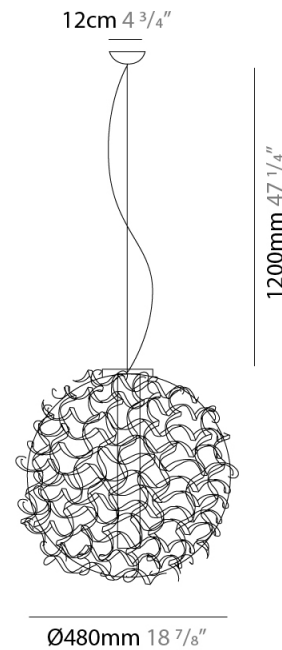

SALSOLA SUSPENSION

D41021-

base number   Finish
Options

1. To build a product code in our configurator select the specify button on the base model # product page
2. To build a manual product code on this datasheet choose from the options listed below in blue font and add the suffix to the base model #

GENERAL

Series: Salsola
Brand: Icone
Division: Design
Mounting Type: Suspension
Mounting Location: Ceiling
Subcategory: Ambient

PHYSICAL

Shape: Abstract
Diameter (mm): 480
Diameter (in): 18 ⁷/₈
Height (mm): 1200
Height (in): 47 ¹/₄
Light Distribution: Omnidirectional
Fixture Finish: WHI / OBN
Fixture Material: Aluminum

ELECTRICAL

Number of Lamps: 1
Lamp Type: LED Retrofit
Lamp Shape: A19
Bulb Included: Bulb Not Included
Max. Wattage Per Lamp (W): 15
Lamp Base: E26
Input Voltage (V): 120
Upon Request: 277Vac / GU214

LED

OPTICAL

RATINGS AND CERTIFICATIONS

Certified By: Certified for North American Standards
IP rating: IP20

PROJECT	_____
TYPE	_____
SPECIFIER	_____
QUANTITY	_____
DATE	_____