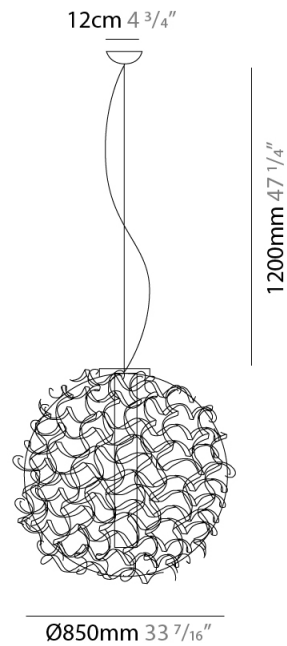

PROJECT	
TYPE	
SPECIFIER	
QUANTITY	
DATE	

SALSOLA SUSPENSION

D41023-

base number   Finish
Options

1. To build a product code in our configurator select the specify button on the base model # product page
2. To build a manual product code on this datasheet choose from the options listed below in blue font and add the suffix to the base model #

GENERAL

Series: Salsola
Brand: Icone
Division: Design
Mounting Type: Suspension
Mounting Location: Ceiling
Subcategory: Ambient

PHYSICAL

Shape: Abstract
Diameter (mm): 850
Diameter (in): 33 ⁷/₁₆
Height (mm): 1200
Height (in): 47 ¹/₄
Light Distribution: Omnidirectional
Fixture Finish: WHI / OBN
Fixture Material: Aluminum

ELECTRICAL

Number of Lamps: 1
Lamp Type: LED Retrofit
Lamp Shape: A19
Bulb Included: Bulb Not Included
Max. Wattage Per Lamp (W): 15
Lamp Base: E26
Input Voltage (V): 120
Upon Request: 277Vac / GU24

LED

OPTICAL

RATINGS AND CERTIFICATIONS

Certified By: Certified for North American Standards
IP rating: IP20