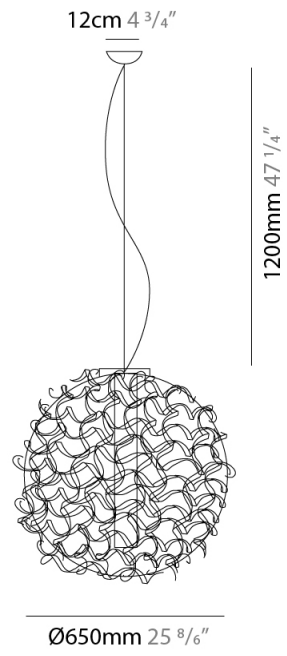

PROJECT	_____
TYPE	_____
SPECIFIER	_____
QUANTITY	_____
DATE	_____

SALSOLA SUSPENSION

D41022-

base number   Finish
Options

1. To build a product code in our configurator select the specify button on the base model # product page
2. To build a manual product code on this datasheet choose from the options listed below in blue font and add the suffix to the base model #

GENERAL

Series: Salsola _____
Brand: Icone _____
Division: Design _____
Mounting Type: Suspension _____
Mounting Location: Ceiling _____
Subcategory: Ambient _____

PHYSICAL

Shape: Abstract _____
Diameter (mm): 650 _____
Diameter (in): 25 ⁹/₁₆ _____
Height (mm): 1200 _____
Height (in): 47 ¹/₄ _____
Light Distribution: Omnidirectional _____
Fixture Finish: WHI / OBN _____
Fixture Material: Aluminum _____

ELECTRICAL

Number of Lamps: 1 _____
Lamp Type: LED Retrofit _____
Lamp Shape: A19 _____
Bulb Included: Bulb Not Included _____
Max. Wattage Per Lamp (W): 15 _____
Lamp Base: E26 _____
Input Voltage (V): 120 _____
Upon Request: 277Vac / GU24 _____

LED

OPTICAL

RATINGS AND CERTIFICATIONS

Certified By: Certified for North American Standards _____
IP rating: IP20 _____