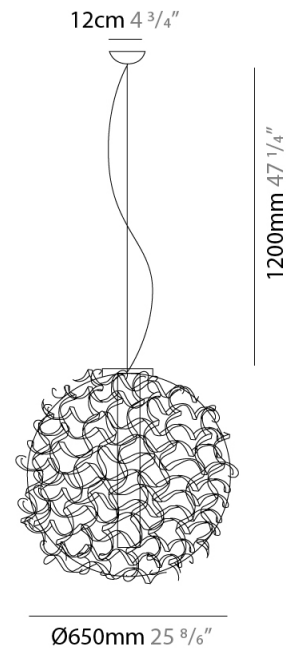

SALSOLA SUSPENSION

D41022-

base number   Finish
Options

1. To build a product code in our configurator select the specify button on the base model # product page
2. To build a manual product code on this datasheet choose from the options listed below in blue font and add the suffix to the base model #

GENERAL

Series: Salsola
Partner: Icone
Division: Design
Installation: Suspension
Product Type: Pendant
Mounting Location: Ceiling

PHYSICAL

Shape: Abstract
Diameter (mm): 650
Diameter (in): 25 ⁹/₁₆
Height (mm): 1200
Height (in): 47 ¹/₄
Fixture Finish: WHI / OBN
Fixture Material: Aluminum

ELECTRICAL

Number of Lamps: 1
Lamp Type: LED Retrofit
Lamp Shape: A19
Bulb Included: Bulb Not Included
Max. Wattage Per Lamp (W): 15
Lamp Base: E26
Input Voltage (V): 120
Upon Request: 277Vac / GU24

LED

OPTICAL

RATINGS AND CERTIFICATIONS

Certified By: Certified for North American Standards
IP rating: IP20

PROJECT	_____
TYPE	_____
SPECIFIER	_____
QUANTITY	_____
DATE	_____