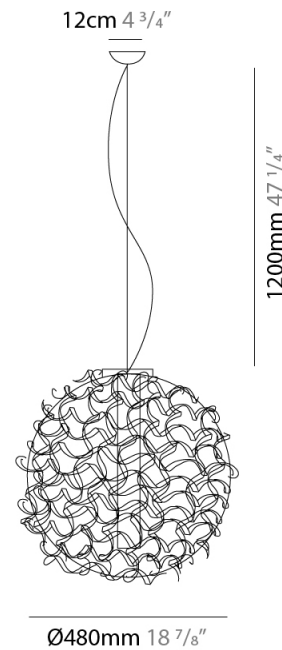

SALSOLA SUSPENSION

D41021-

base number   Finish
Options

1. To build a product code in our configurator select the specify button on the base model # product page
2. To build a manual product code on this datasheet choose from the options listed below in blue font and add the suffix to the base model #

GENERAL

Series: Salsola
Partner: Icone
Division: Design
Installation: Suspension
Product Type: Pendant
Mounting Location: Ceiling

PHYSICAL

Shape: Abstract
Diameter (mm): 480
Diameter (in): 18 7/8
Height (mm): 1200
Height (in): 47 1/4
Fixture Finish: WHI / OBN
Fixture Material: Aluminum

ELECTRICAL

Number of Lamps: 1
Lamp Type: LED Retrofit
Lamp Shape: A19
Bulb Included: Bulb Not Included
Max. Wattage Per Lamp (W): 15
Lamp Base: E26
Input Voltage (V): 120
Upon Request: 277Vac / GU214

LED

OPTICAL

RATINGS AND CERTIFICATIONS

Certified By: Certified for North American Standards
IP rating: IP20

PROJECT	_____
TYPE	_____
SPECIFIER	_____
QUANTITY	_____
DATE	_____