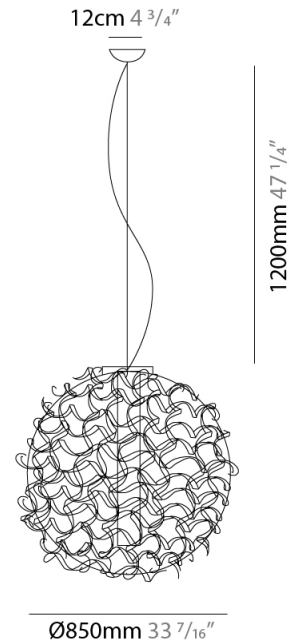

SALSOLA SUSPENSION

D41023-

base number   Finish
Options

1. To build a product code in our configurator select the specify button on the base model # product page
2. To build a manual product code on this datasheet choose from the options listed below in blue font and add the suffix to the base model #

GENERAL

Series: Salsola
Partner: Icone
Division: Design
Installation: Suspension
Product Type: Pendant
Mounting Location: Ceiling

PHYSICAL

Shape: Abstract
Diameter (mm): 850
Diameter (in): 33 ⁷/₁₆
Height (mm): 1200
Height (in): 47 ¹/₄
Fixture Finish: WHI / OBN
Fixture Material: Aluminum

ELECTRICAL

Number of Lamps: 1
Lamp Type: LED Retrofit
Lamp Shape: A19
Bulb Included: Bulb Not Included
Max. Wattage Per Lamp (W): 15
Lamp Base: E26
Input Voltage (V): 120
Upon Request: 277Vac / GU24

LED

OPTICAL

RATINGS AND CERTIFICATIONS

Certified By: Certified for North American Standards
IP rating: IP20

PROJECT	_____
TYPE	_____
SPECIFIER	_____
QUANTITY	_____
DATE	_____