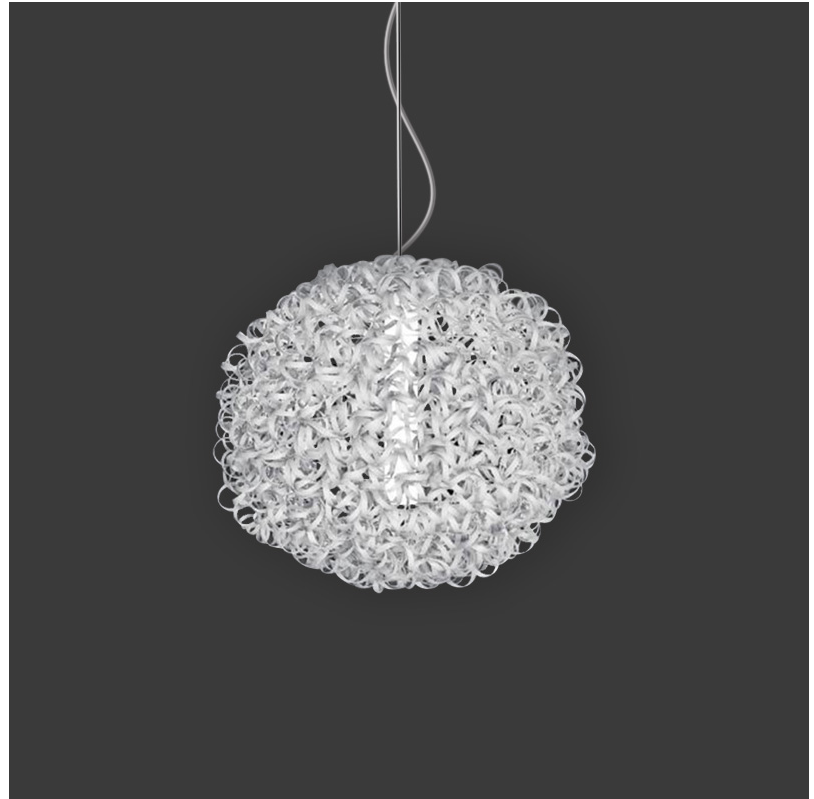

SALSOLA SUSPENSION

D41021-

base number   Finish
Options

1. To build a product code in our configurator select the specify button on the base model # product page
2. To build a manual product code on this datasheet choose from the options listed below in blue font and add the suffix to the base model #

GENERAL

Series: Salsola
Partner: Icone
Division: Design
Installation: Suspension
Product Type: Pendant
Mounting Location: Ceiling

PHYSICAL

Shape: Abstract
Diameter (mm): 480
Diameter (in): 18 7/8
Height (mm): 1200
Height (in): 47 1/4
Fixture Finish: WHI / OBN
Fixture Material: Aluminum

ELECTRICAL

Number of Lamps: 1
Lamp Type: LED Retrofit
Lamp Shape: A19
Bulb Included: Bulb Not Included
Max. Wattage Per Lamp (W): 15
Lamp Base: E26
Input Voltage (V): 120
Upon Request: 277Vac / GU214

LED

OPTICAL

RATINGS AND CERTIFICATIONS

Certified By: Certified for North American Standards
IP rating: IP20

PROJECT	_____
TYPE	_____
SPECIFIER	_____
QUANTITY	_____
DATE	_____