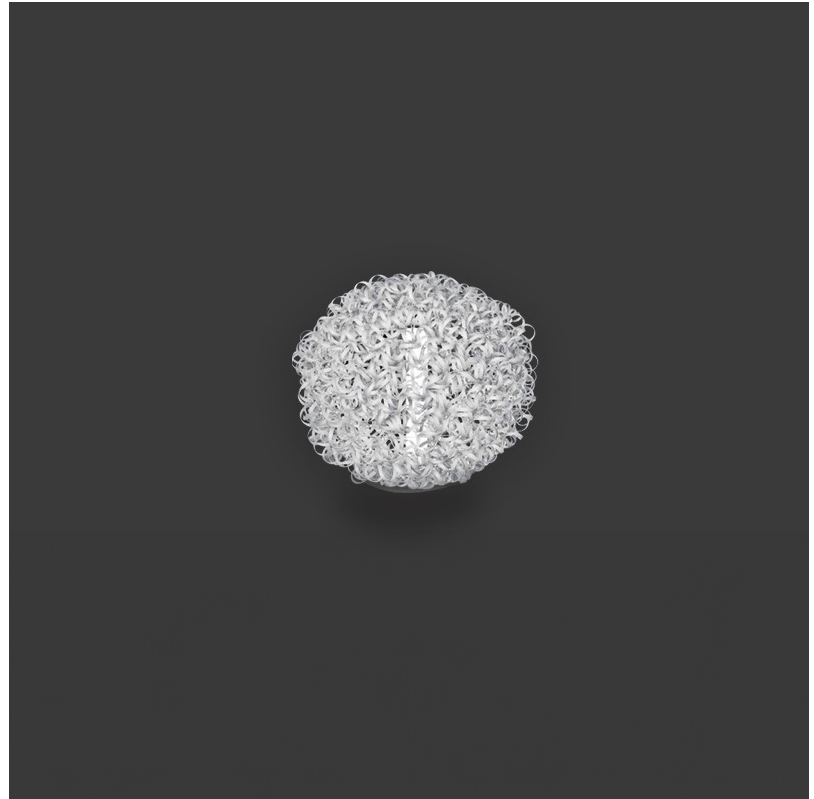

SALSOLA PORTABLE

E44010-

base number   Finish
Options

1. To build a product code in our configurator select the specify button on the base model # product page
2. To build a manual product code on this datasheet choose from the options listed below in blue font and add the suffix to the base model #

GENERAL

Series: Salsola
Brand: Icone
Division: Exterior
Mounting Type: Portable
Mounting Location: Floor
Subcategory: Ambient

PHYSICAL

Shape: Abstract
Diameter (mm): 480
Diameter (in): 18 ⁷/₈
Light Distribution: Omnidirectional
[Fixture Finish: WHI / OBN](#)
Fixture Material: Aluminum
Upon Request: Bolt Down

ELECTRICAL

Number of Lamps: 1
Lamp Type: LED Retrofit
Bulb Included: Bulb Not Included
Max. Wattage Per Lamp (W): 15
Lamp Base: E26
Input Voltage (V): 120
Upon Request: 277Vac / GU24

LED

OPTICAL

RATINGS AND CERTIFICATIONS

Certified By: Certified for North American Standards
IP rating: IP44

PROJECT	_____
TYPE	_____
SPECIFIER	_____
QUANTITY	_____
DATE	_____

Ø480mm 18 ⁷/₈"