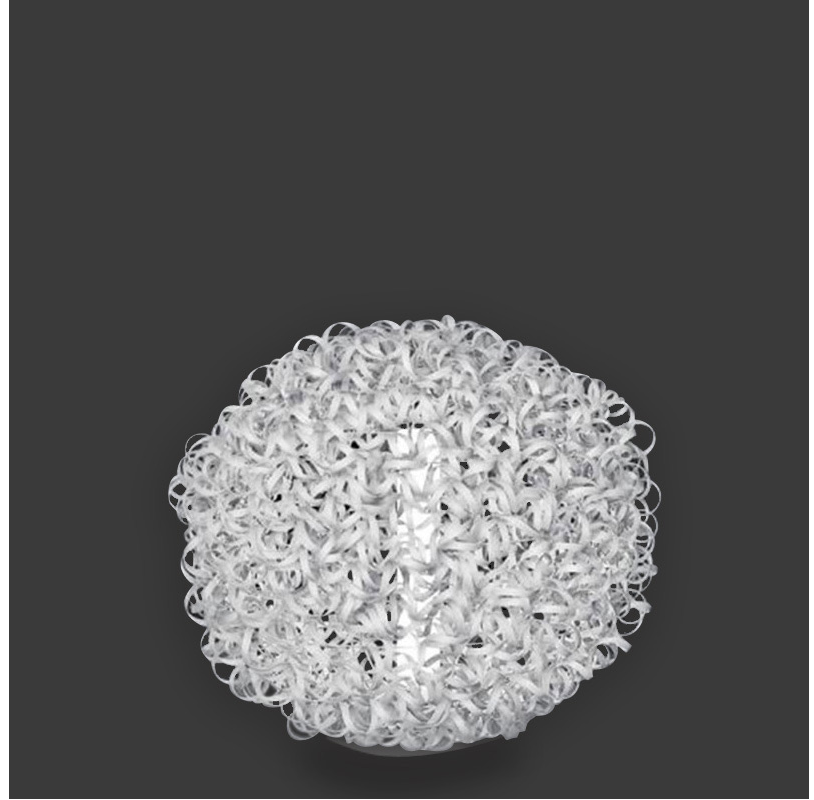

PROJECT
TYPE
SPECIFIER
QUANTITY
DATE

SALSOLA PORTABLE

E44012-

base number Finish
Options

1. To build a product code in our configurator select the specify button on the base model # product page
2. To build a manual product code on this datasheet choose from the options listed below in blue font and add the suffix to the base model #

GENERAL

Series: Salsola
Brand: Icone
Division: Exterior
Mounting Type: Portable
Mounting Location: Floor
Subcategory: Ambient

PHYSICAL

Shape: Abstract
Diameter (mm): 850
Diameter (in): 33 ⁷/₁₆
Light Distribution: Omnidirectional
Fixture Finish: WHI / OBN
Fixture Material: Aluminum
Upon Request: Bolt Down

ELECTRICAL

Number of Lamps: 1
Lamp Type: LED Retrofit
Bulb Included: Bulb Not Included
Max. Wattage Per Lamp (W): 15
Lamp Base: E26
Input Voltage (V): 120
Upon Request: 277Vac / GU24

LED

OPTICAL

RATINGS AND CERTIFICATIONS

Certified By: Certified for North American Standards
IP rating: IP44

Ø850mm 33 ⁷/₁₆"