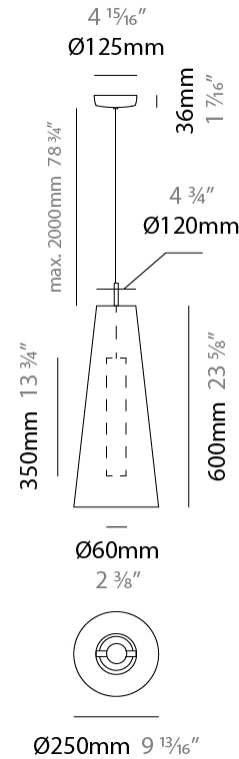

SAVINA SUSPENSION

D111076-

base number   Finish Options   -   Finish Options

1. To build a product code in our configurator select the specify button on the base model # product page
2. To build a manual product code on this datasheet choose from the options listed below in blue font and add the suffix to the base model #

GENERAL

Series: Savina
Brand: Ole
Division: Design
Mounting Type: Suspension
Mounting Location: Ceiling
Subcategory: Ambient

PHYSICAL

Shape: Cone
Diameter (mm): 250
Diameter (in): 9 ¹³/₁₆
Height (mm): 600
Height (in): 23 ⁵/₈
Max. Overall Height (mm): 2600
Max. Overall Height (in): 102 ³/₈
Light Distribution: Direct
Fixture Finish: BEI / BLK / BLU / COG / DGN / GRY / MRN / MOC / MUS / OLV / SIL / STN / TER / WHI
Holder Finish: MWH / MBK
Fixture Material: Fabric Cord / Metal
Cable Details: 2000mm Cable
Upon Request: Other fabric cord colors available upon request (see downloadable finish chart)

ELECTRICAL

Number of Lamps: 1
Lamp Type: LED Retrofit
Lamp Shape: MR16
Bulb Included: Bulb Not Included
Max. Wattage Per Lamp (W): 5.5
Lamp Base: GU10
Input Voltage (V): 120

LED

OPTICAL

RATINGS AND CERTIFICATIONS

Certified By: Certified for North American Standards
IP rating: IP20

PROJECT
TYPE
SPECIFIER
QUANTITY
DATE