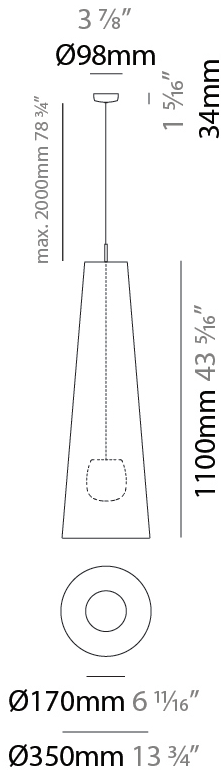

SAVINA SUSPENSION

E111206- -

base number   Finish Options   Finish Options

1. To build a product code in our configurator select the specify button on the base model # product page
2. To build a manual product code on this datasheet choose from the options listed below in blue font and add the suffix to the base model #

GENERAL

Series: Savina
Brand: Ole
Division: Exterior
Mounting Type: Suspension
Mounting Location: Ceiling
Subcategory: Ambient

PHYSICAL

Shape: Cone
Diameter (mm): 350
Diameter (in): 13 ³/₄
Height (mm): 1100
Height (in): 43 ⁵/₁₆
Max. Overall Height (mm): 3134
Max. Overall Height (in): 123 ³/₈
Light Distribution: Direct
Fixture Finish: BEI / BLK / BLU / COG / DGN / GRY / MRN / MOC / MUS / OLV / SIL / STN / TER / WHI
Holder Finish: MWH / MBK
Fixture Material: Fabric Cord / Metal
Cable Details: 2000mm Cable
Upon Request:)

ELECTRICAL

Number of Lamps: 1
Lamp Type: LED Retrofit
Lamp Shape: A19
Bulb Included: Bulb Not Included
Max. Wattage Per Lamp (W): 15
Lamp Base: E26
Input Voltage (V): 120

LED

OPTICAL

RATINGS AND CERTIFICATIONS

Certified By: Certified for North American Standards
IP rating: IP66

PROJECT
TYPE
SPECIFIER
QUANTITY
DATE