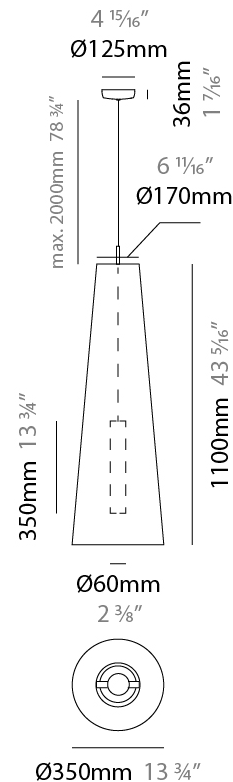

SAVINA SUSPENSION

D111077- _____

base number   Finish   Finish
Options   Options

1. To build a product code in our configurator select the specify button on the base model # product page
2. To build a manual product code on this datasheet choose from the options listed below in blue font and add the suffix to the base model #

GENERAL

Series: Savina
Brand: Ole
Division: Design
Mounting Type: Suspension
Mounting Location: Ceiling
Subcategory: Ambient

PHYSICAL

Shape: Cone
Diameter (mm): 350
Diameter (in): 13 3/4
Height (mm): 1100
Height (in): 43 5/16
Max. Overall Height (mm): 3100
Max. Overall Height (in): 122 1/16
Light Distribution: Direct
Fixture Finish: BEI / BLK / BLU / COG / DGN / GRY / MRN / MOC / MUS / OLV / SIL / STN / TER / WHI
Holder Finish: MWH / MBK
Fixture Material: Fabric Cord / Metal
Cable Details: 2000mm Cable
Upon Request: Other fabric cord colors available upon request (see downloadable finish chart)

ELECTRICAL

Number of Lamps: 1
Lamp Type: LED Retrofit
Lamp Shape: MR16
Bulb Included: Bulb Not Included
Max. Wattage Per Lamp (W): 5.5
Lamp Base: GU10
Input Voltage (V): 120

LED

OPTICAL

RATINGS AND CERTIFICATIONS

Certified By: Certified for North American Standards
IP rating: IP20

PROJECT
TYPE
SPECIFIER
QUANTITY
DATE