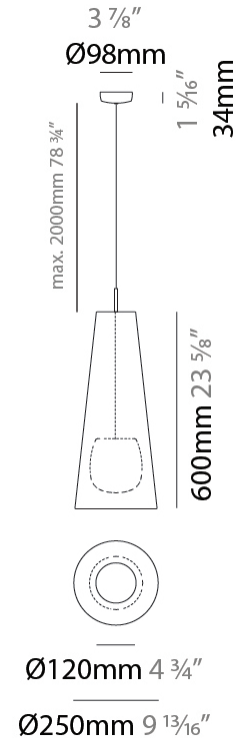

SAVINA SUSPENSION

E111205-

base number Finish
Options

1. To build a product code in our configurator select the specify button on the base model # product page
2. To build a manual product code on this datasheet choose from the options listed below in blue font and add the suffix to the base model #

GENERAL

Series: Savina
Partner: Ole
Division: Exterior
Installation: Suspension
Product Type: Pendant
Mounting Location: Ceiling

PHYSICAL

Shape: Cone
Diameter (mm): 250
Diameter (in): 9 ¹³/₁₆
Height (mm): 600
Height (in): 23 ⁵/₈
Max. Overall Height (mm): 2634
Max. Overall Height (in): 103 ⁵/₇
Fixture Finish: BEI / BLK / BLU / COG / DGN / GRY / MRN / MOC / MUS / OLV / SIL / STN / TER / WHI
Holder Finish: MBK
Fixture Material: Fabric Cord / Metal
Primary Material: Fabric - Recycled
Cable Details: 2000mm Cable
Upon Request: Matte White Holder

ELECTRICAL

Number of Lamps: 1
Lamp Type: LED Retrofit
Lamp Shape: A19
Bulb Included: Bulb Not Included
Max. Wattage Per Lamp (W): 15
Lamp Base: E26
Input Voltage (V): 120

LED

OPTICAL

RATINGS AND CERTIFICATIONS

Certified By: Certified for North American Standards
IP rating: IP66

PROJECT
TYPE
SPECIFIER
QUANTITY
DATE