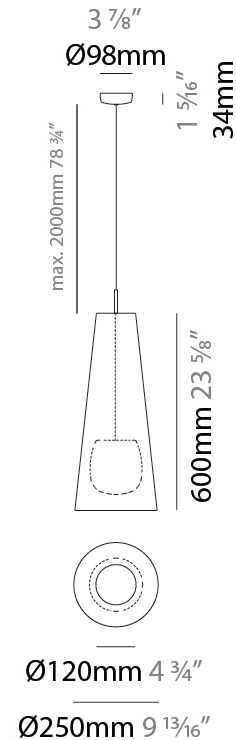

SAVINA SUSPENSION

E111205- _____ - _____

base number   Finish   Finish
Options   Options

1. To build a product code in our configurator select the specify button on the base model # product page
2. To build a manual product code on this datasheet choose from the options listed below in blue font and add the suffix to the base model #

GENERAL

Series: Savina
Brand: Ole
Division: Exterior
Mounting Type: Suspension
Mounting Location: Ceiling
Subcategory: Ambient

PHYSICAL

Shape: Cone
Diameter (mm): 250
Diameter (in): 9 ¹³/₁₆
Height (mm): 600
Height (in): 23 ⁵/₈
Max. Overall Height (mm): 2634
Max. Overall Height (in): 103 ⁵/₇
Light Distribution: Direct
Fixture Finish: BEI / BLK / BLU / COG / DGN / GRY / MRN / MOC / MUS / OLV / SIL / STN / TER / WHI
Holder Finish: MWH / MBK
Fixture Material: Fabric Cord / Metal
Cable Details: 2000mm Cable

ELECTRICAL

Number of Lamps: 1
Lamp Type: LED Retrofit
Lamp Shape: MR16
Bulb Included: Bulb Not Included
Max. Wattage Per Lamp (W): 15
Lamp Base: GU10
Input Voltage (V): 120

LED

OPTICAL

RATINGS AND CERTIFICATIONS

Certified By: Certified for North American Standards
IP rating: IP66

PROJECT
TYPE
SPECIFIER
QUANTITY
DATE