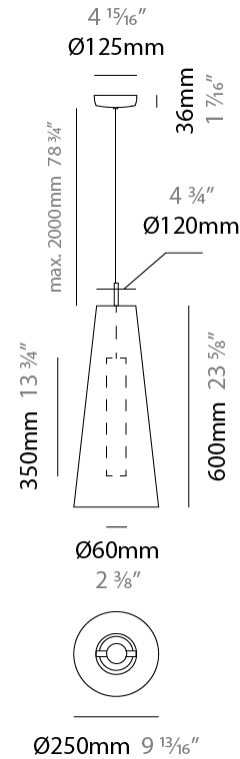

SAVINA SUSPENSION

D111076-

base number   Finish Options   -   Finish Options

1. To build a product code in our configurator select the specify button on the base model # product page
2. To build a manual product code on this datasheet choose from the options listed below in blue font and add the suffix to the base model #

GENERAL

Series: Savina
Brand: Ole
Division: Design
Mounting Type: Suspension
Mounting Location: Ceiling
Subcategory: Ambient

PHYSICAL

Shape: Cone
Diameter (mm): 250
Diameter (in): 9 ¹³/₁₆
Height (mm): 600
Height (in): 23 ⁵/₈
Max. Overall Height (mm): 2600
Max. Overall Height (in): 102 ³/₈
Light Distribution: Direct
Fixture Finish: BEI / BLK / BLU / COG / DGN / GRY / MRN / MOC / MUS / OLV / SIL / STN / TER / WHI
Holder Finish: MWH / MBK
Fixture Material: Fabric Cord / Metal
Cable Details: 2000mm Cable
Upon Request: Other fabric cord colors available upon request (see downloadable finish chart)

ELECTRICAL

Number of Lamps: 1
Lamp Type: LED Retrofit
Lamp Shape: MR16
Bulb Included: Bulb Not Included
Max. Wattage Per Lamp (W): 5.5
Lamp Base: GU10
Input Voltage (V): 120

LED

OPTICAL

RATINGS AND CERTIFICATIONS

Certified By: Certified for North American Standards
IP rating: IP20

PROJECT	
TYPE	
SPECIFIER	
QUANTITY	
DATE