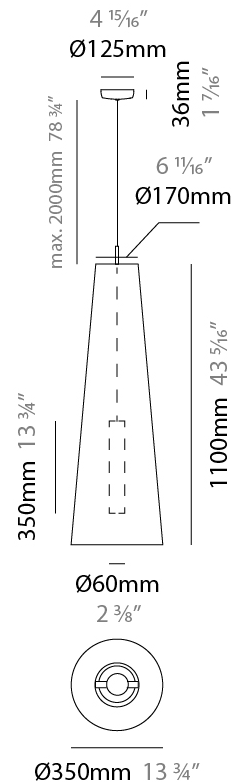

SAVINA SUSPENSION

D111077- _____

base number   Finish   Finish
Options   Options   Options

1. To build a product code in our configurator select the specify button on the base model # product page
2. To build a manual product code on this datasheet choose from the options listed below in blue font and add the suffix to the base model #

GENERAL

Series: Savina
Brand: Ole
Division: Design
Mounting Type: Suspension
Mounting Location: Ceiling
Subcategory: Ambient

PHYSICAL

Shape: Cone
Diameter (mm): 350
Diameter (in): 13 ³/₄
Height (mm): 1100
Height (in): 43 ⁵/₁₆
Max. Overall Height (mm): 3100
Max. Overall Height (in): 122 ¹/₁₆
Light Distribution: Direct
Fixture Finish: BEI / BLK / BLU / COG / DGN / GRY / MRN / MOC / MUS / OLV / SIL / STN / TER / WHI
Holder Finish: MWH / MBK
Fixture Material: Fabric Cord / Metal
Cable Details: 2000mm Cable
Upon Request: Other fabric cord colors available upon request (see downloadable finish chart)

ELECTRICAL

Number of Lamps: 1
Lamp Type: LED Retrofit
Lamp Shape: MR16
Bulb Included: Bulb Not Included
Max. Wattage Per Lamp (W): 5.5
Lamp Base: GU10
Input Voltage (V): 120

LED

OPTICAL

RATINGS AND CERTIFICATIONS

Certified By: Certified for North American Standards
IP rating: IP20

PROJECT
TYPE
SPECIFIER
QUANTITY
DATE