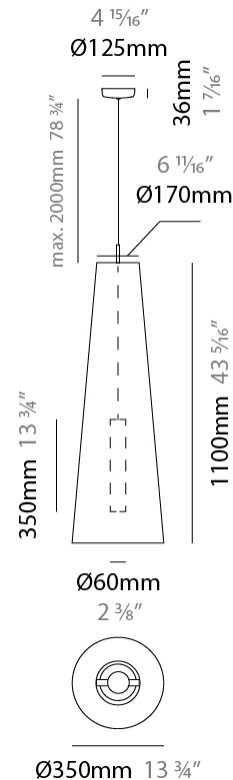

SAVINA SUSPENSION

D111077-

base number Finish
Options

1. To build a product code in our configurator select the specify button on the base model # product page
2. To build a manual product code on this datasheet choose from the options listed below in blue font and add the suffix to the base model #

GENERAL

Series: Savina
Partner: Ole
Division: Design
Installation: Suspension
Product Type: Pendant
Mounting Location: Ceiling

PHYSICAL

Shape: Cone
Diameter (mm): 350
Diameter (in): 13 3/4
Height (mm): 1100
Height (in): 43 5/16
Max. Overall Height (mm): 3100
Max. Overall Height (in): 122 1/16
Fixture Finish: BEI / BLK / BLU / COG / DGN / GRY / MRN / MOC / MUS / OLV / SIL / STN / TER / WHI
Holder Finish: MBK
Fixture Material: Fabric Cord / Metal
Primary Material: Fabric - Recycled
Cable Details: 2000mm Cable
Upon Request: Other fabric cord colors available upon request (see downloadable finish chart) Matte White Holder

ELECTRICAL

Number of Lamps: 1
Lamp Type: LED Retrofit
Lamp Shape: MR16
Bulb Included: Bulb Not Included
Max. Wattage Per Lamp (W): 5.5
Lamp Base: GU10
Input Voltage (V): 120

LED

OPTICAL

RATINGS AND CERTIFICATIONS

Certified By: Certified for North American Standards
IP rating: IP20

PROJECT
TYPE
SPECIFIER
QUANTITY
DATE