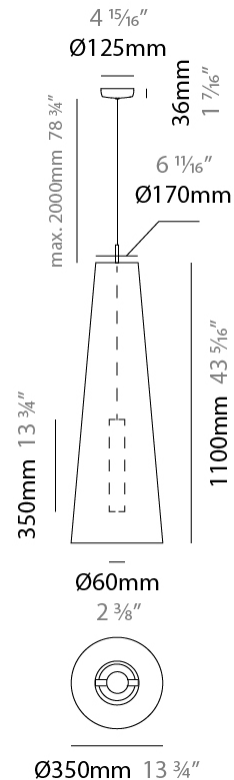

SAVINA SUSPENSION

D111077-

base number Finish
Options

1. To build a product code in our configurator select the specify button on the base model # product page
2. To build a manual product code on this datasheet choose from the options listed below in blue font and add the suffix to the base model #

GENERAL

Series: Savina
Partner: Ole
Division: Design
Installation: Suspension
Product Type: Pendant
Mounting Location: Ceiling

PHYSICAL

Shape: Cone
Diameter (mm): 350
Diameter (in): 13 3/4
Height (mm): 1100
Height (in): 43 5/16
Max. Overall Height (mm): 3100
Max. Overall Height (in): 122 1/16
Fixture Finish: BEI / BLK / BLU / COG / DGN / GRY / MRN / MOC / MUS / OLV / SIL / STN / TER / WHI
Holder Finish: MBK
Fixture Material: Fabric Cord / Metal
Primary Material: Fabric - Recycled
Cable Details: 2000mm Cable
Upon Request: Other fabric cord colors available upon request (see downloadable finish chart) Matte White Holder

ELECTRICAL

Number of Lamps: 1
Lamp Type: LED Retrofit
Lamp Shape: MR16
Bulb Included: Bulb Not Included
Max. Wattage Per Lamp (W): 5.5
Lamp Base: GU10
Input Voltage (V): 120

LED

OPTICAL

RATINGS AND CERTIFICATIONS

Certified By: Certified for North American Standards
IP rating: IP20

PROJECT
TYPE
SPECIFIER
QUANTITY
DATE