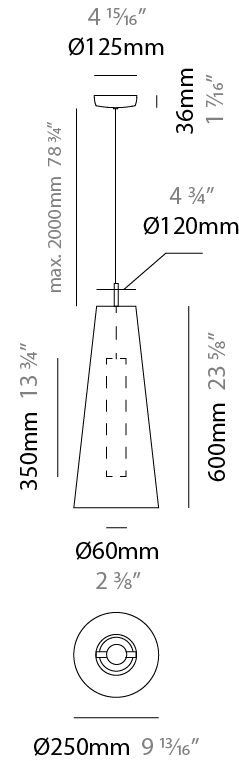

SAVINA SUSPENSION

D111076-

base number Finish
Options

1. To build a product code in our configurator select the specify button on the base model # product page
2. To build a manual product code on this datasheet choose from the options listed below in blue font and add the suffix to the base model #

GENERAL

Series: Savina
Partner: Ole
Division: Design
Installation: Suspension
Product Type: Pendant
Mounting Location: Ceiling

PHYSICAL

Shape: Cone
Diameter (mm): 250
Diameter (in): 9 ¹³/₁₆
Height (mm): 600
Height (in): 23 ⁵/₈
Max. Overall Height (mm): 2600
Max. Overall Height (in): 102 ³/₈
Fixture Finish: BEI / BLK / BLU / COG / DGN / GRY / MRN / MOC / MUS / OLV / SIL / STN / TER / WHI
Holder Finish: MBK
Fixture Material: Fabric Cord / Metal
Primary Material: Fabric - Recycled
Cable Details: 2000mm Cable
Upon Request: Other fabric cord colors available upon request (see downloadable finish chart) Matte White Holder

ELECTRICAL

Number of Lamps: 1
Lamp Type: LED Retrofit
Lamp Shape: MR16
Bulb Included: Bulb Not Included
Max. Wattage Per Lamp (W): 5.5
Lamp Base: GU10
Input Voltage (V): 120

LED

OPTICAL

RATINGS AND CERTIFICATIONS

Certified By: Certified for North American Standards
IP rating: IP20

PROJECT
TYPE
SPECIFIER
QUANTITY
DATE