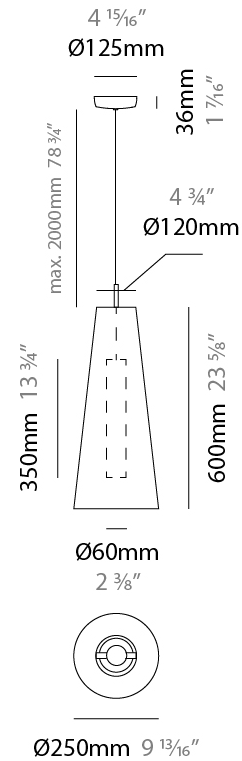

SAVINA SUSPENSION

D111076- : D111076-MWH-MUS

base number

1. To build a product code in our configurator select the specify button on the base model # product page
2. To build a manual product code on this datasheet choose from the options listed below in blue font and add the suffix to the base model #

GENERAL

Series: Savina
Partner: Ole
Division: Design
Installation: Suspension
Product Type: Pendant
Mounting Location: Ceiling
Light Distribution: Direct

PHYSICAL

Shape: Cone
Diameter (mm): 250
Diameter (in): 9 ¹³/₁₆
Height (mm): 600
Height (in): 23 ⁵/₈
Max. Overall Height (mm): 2600
Max. Overall Height (in): 102 ³/₈
Fixture Finish: WHI
Holder Finish: Matte White
Fixture Material: Fabric Cord / Metal
Primary Material: Fabric - Recycled
Cable Details: 2000mm Cable

ELECTRICAL

Number of Lamps: 1
Lamp Type: LED Retrofit
Lamp Shape: MR16
Bulb Included: Bulb Not Included
Max. Wattage Per Lamp (W): 5.5
Lamp Base: GU10
Input Voltage (V): 120

LED

OPTICAL

RATINGS AND CERTIFICATIONS

Certified By: Certified for North American Standards
IP rating: IP20

PROJECT
TYPE
SPECIFIER
QUANTITY
DATE