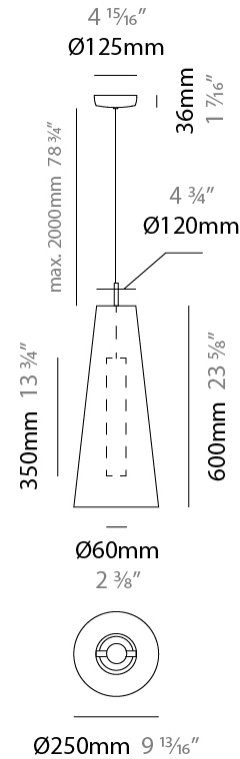

SAVINA SUSPENSION

D111076-

base number   Finish Options   -   Finish Options

1. To build a product code in our configurator select the specify button on the base model # product page
2. To build a manual product code on this datasheet choose from the options listed below in blue font and add the suffix to the base model #

GENERAL

Series: Savina
Brand: Ole
Division: Design
Mounting Type: Suspension
Mounting Location: Ceiling
Subcategory: Ambient

PHYSICAL

Shape: Cone
Diameter (mm): 250
Diameter (in): $9 \frac{13}{16}$
Height (mm): 600
Height (in): $23 \frac{5}{8}$
Max. Overall Height (mm): 2600
Max. Overall Height (in): $102 \frac{3}{8}$
Light Distribution: Direct
Fixture Finish: BEI / BLK / BLU / COG / DGN / GRY / MRN / MOC / MUS / OLV / SIL / STN / TER / WHI
Holder Finish: MWH / MBK
Fixture Material: Fabric Cord / Metal
Cable Details: 2000mm Cable
Upon Request: Other fabric cord colors available upon request (see downloadable finish chart)

ELECTRICAL

Number of Lamps: 1
Lamp Type: LED Retrofit
Lamp Shape: MR16
Bulb Included: Bulb Not Included
Max. Wattage Per Lamp (W): 5.5
Lamp Base: GU10
Input Voltage (V): 120

LED

OPTICAL

RATINGS AND CERTIFICATIONS

Certified By: Certified for North American Standards
IP rating: IP20

PROJECT
TYPE
SPECIFIER
QUANTITY
DATE