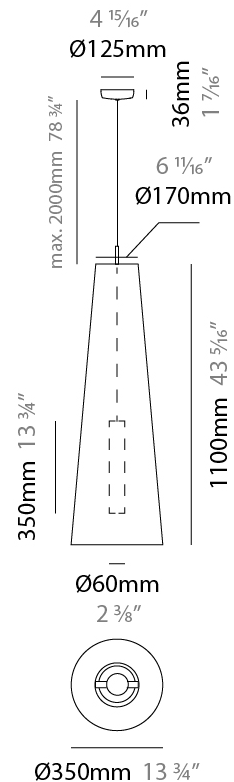

SAVINA SUSPENSION

D111077-

base number   Finish   Finish
Options   Options

1. To build a product code in our configurator select the specify button on the base model # product page
2. To build a manual product code on this datasheet choose from the options listed below in blue font and add the suffix to the base model #

GENERAL

Series: Savina
Brand: Ole
Division: Design
Mounting Type: Suspension
Mounting Location: Ceiling
Subcategory: Ambient

PHYSICAL

Shape: Cone
Diameter (mm): 350
Diameter (in): 13 ³/₄
Height (mm): 1100
Height (in): 43 ⁵/₁₆
Max. Overall Height (mm): 3100
Max. Overall Height (in): 122 ¹/₁₆
Light Distribution: Direct
Fixture Finish: BEI / BLK / BLU / COG / DGN / GRY / MRN / MOC / MUS / OLV / SIL / STN / TER / WHI
Holder Finish: MWH / MBK
Fixture Material: Fabric Cord / Metal
Cable Details: 2000mm Cable
Upon Request: Other fabric cord colors available upon request (see downloadable finish chart)

ELECTRICAL

Number of Lamps: 1
Lamp Type: LED Retrofit
Lamp Shape: MR16
Bulb Included: Bulb Not Included
Max. Wattage Per Lamp (W): 5.5
Lamp Base: GU10
Input Voltage (V): 120

LED

OPTICAL

RATINGS AND CERTIFICATIONS

Certified By: Certified for North American Standards
IP rating: IP20

PROJECT
TYPE
SPECIFIER
QUANTITY
DATE