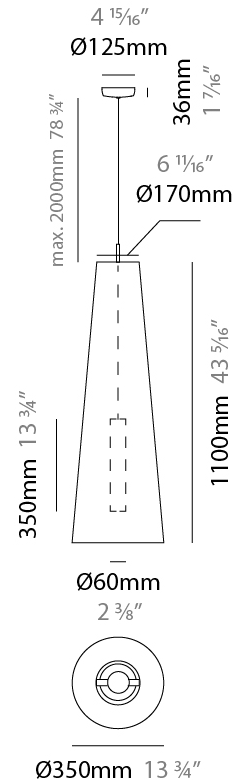

SAVINA SUSPENSION

D111077- _____

base number   Finish   Finish
Options   Options   Options

1. To build a product code in our configurator select the specify button on the base model # product page
2. To build a manual product code on this datasheet choose from the options listed below in blue font and add the suffix to the base model #

GENERAL

Series: Savina
Brand: Ole
Division: Design
Mounting Type: Suspension
Mounting Location: Ceiling
Subcategory: Ambient

PHYSICAL

Shape: Cone
Diameter (mm): 350
Diameter (in): 13 3/4
Height (mm): 1100
Height (in): 43 5/16
Max. Overall Height (mm): 3100
Max. Overall Height (in): 122 1/16
Light Distribution: Direct
Fixture Finish: BEI / BLK / BLU / COG / DGN / GRY / MRN / MOC / MUS / OLV / SIL / STN / TER / WHI
Holder Finish: MWH / MBK
Fixture Material: Fabric Cord / Metal
Cable Details: 2000mm Cable
Upon Request: Other fabric cord colors available upon request (see downloadable finish chart)

ELECTRICAL

Number of Lamps: 1
Lamp Type: LED Retrofit
Lamp Shape: MR16
Bulb Included: Bulb Not Included
Max. Wattage Per Lamp (W): 5.5
Lamp Base: GU10
Input Voltage (V): 120

LED

OPTICAL

RATINGS AND CERTIFICATIONS

Certified By: Certified for North American Standards
IP rating: IP20

PROJECT
TYPE
SPECIFIER
QUANTITY
DATE