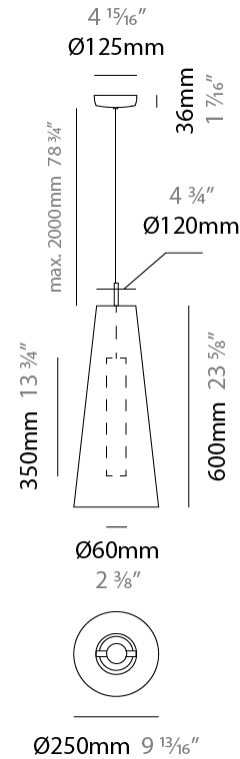

SAVINA SUSPENSION

D111076-

base number   Finish Options   -   Finish Options

1. To build a product code in our configurator select the specify button on the base model # product page
2. To build a manual product code on this datasheet choose from the options listed below in blue font and add the suffix to the base model #

GENERAL

Series: Savina
Brand: Ole
Division: Design
Mounting Type: Suspension
Mounting Location: Ceiling
Subcategory: Ambient

PHYSICAL

Shape: Cone
Diameter (mm): 250
Diameter (in): 9 ¹³/₁₆
Height (mm): 600
Height (in): 23 ⁵/₈
Max. Overall Height (mm): 2600
Max. Overall Height (in): 102 ³/₈
Light Distribution: Direct
Fixture Finish: [BEI](#) / [BLK](#) / [BLU](#) / [COG](#) / [DGN](#) / [GRY](#) / [MRN](#) / [MOC](#) / [MUS](#) / [OLV](#) / [SIL](#) / [STN](#) / [TER](#) / [WHI](#)
Holder Finish: [MWH](#) / [MBK](#)
Fixture Material: Fabric Cord / Metal
Cable Details: 2000mm Cable
Upon Request: Other fabric cord colors available upon request (see downloadable finish chart)

ELECTRICAL

Number of Lamps: 1
Lamp Type: LED Retrofit
Lamp Shape: MR16
Bulb Included: Bulb Not Included
Max. Wattage Per Lamp (W): 5.5
Lamp Base: GU10
Input Voltage (V): 120

LED

OPTICAL

RATINGS AND CERTIFICATIONS

Certified By: Certified for North American Standards
IP rating: IP20

PROJECT
TYPE
SPECIFIER
QUANTITY
DATE