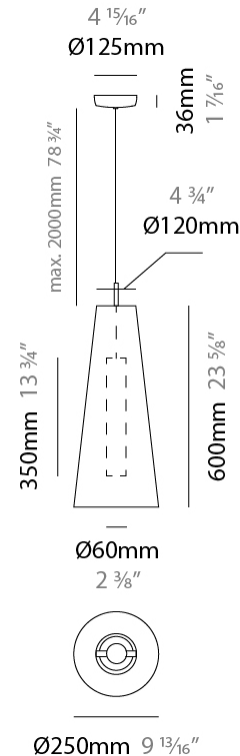

SAVINA SUSPENSION

D111076-

base number   Finish Options   -   Finish Options

1. To build a product code in our configurator select the specify button on the base model # product page
2. To build a manual product code on this datasheet choose from the options listed below in blue font and add the suffix to the base model #

GENERAL

Series: Savina
Brand: Ole
Division: Design
Mounting Type: Suspension
Mounting Location: Ceiling
Subcategory: Ambient

PHYSICAL

Shape: Cone
Diameter (mm): 250
Diameter (in): $9 \frac{13}{16}$
Height (mm): 600
Height (in): $23 \frac{5}{8}$
Max. Overall Height (mm): 2600
Max. Overall Height (in): $102 \frac{3}{8}$
Light Distribution: Direct
Fixture Finish: BEI / BLK / BLU / COG / DGN / GRY / MRN / MOC / MUS / OLV / SIL / STN / TER / WHI
Holder Finish: MWH / MBK
Fixture Material: Fabric Cord / Metal
Cable Details: 2000mm Cable
Upon Request: Other fabric cord colors available upon request (see downloadable finish chart)

ELECTRICAL

Number of Lamps: 1
Lamp Type: LED Retrofit
Lamp Shape: MR16
Bulb Included: Bulb Not Included
Max. Wattage Per Lamp (W): 5.5
Lamp Base: GU10
Input Voltage (V): 120

LED

OPTICAL

RATINGS AND CERTIFICATIONS

Certified By: Certified for North American Standards
IP rating: IP20

PROJECT
TYPE
SPECIFIER
QUANTITY
DATE