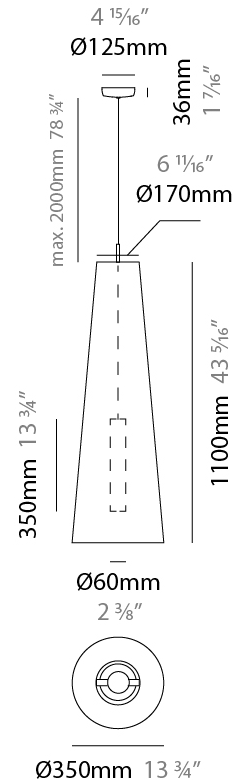

SAVINA SUSPENSION

D111077- _____

base number   Finish Options   -   Finish Options

1. To build a product code in our configurator select the specify button on the base model # product page
2. To build a manual product code on this datasheet choose from the options listed below in blue font and add the suffix to the base model #

GENERAL

Series: Savina
Brand: Ole
Division: Design
Mounting Type: Suspension
Mounting Location: Ceiling
Subcategory: Ambient

PHYSICAL

Shape: Cone
Diameter (mm): 350
Diameter (in): 13 ³/₄
Height (mm): 1100
Height (in): 43 ⁵/₁₆
Max. Overall Height (mm): 3100
Max. Overall Height (in): 122 ¹/₁₆
Light Distribution: Direct
Fixture Finish: BEI / BLK / BLU / COG / DGN / GRY / MRN / MOC / MUS / OLV / SIL / STN / TER / WHI
Holder Finish: MWH / MBK
Fixture Material: Fabric Cord / Metal
Cable Details: 2000mm Cable
Upon Request: Other fabric cord colors available upon request (see downloadable finish chart)

ELECTRICAL

Number of Lamps: 1
Lamp Type: LED Retrofit
Lamp Shape: MR16
Bulb Included: Bulb Not Included
Max. Wattage Per Lamp (W): 5.5
Lamp Base: GU10
Input Voltage (V): 120

LED

OPTICAL

RATINGS AND CERTIFICATIONS

Certified By: Certified for North American Standards
IP rating: IP20

PROJECT
TYPE
SPECIFIER
QUANTITY
DATE