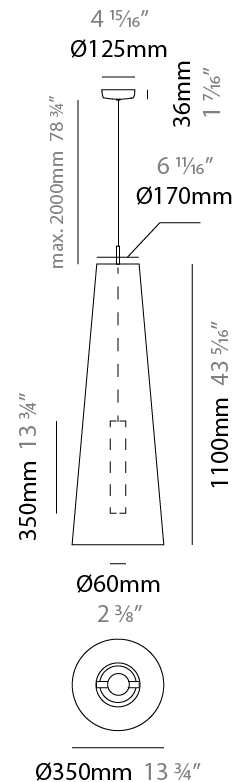

SAVINA SUSPENSION

D111077-

base number   Finish   Finish
Options   Options   Options

1. To build a product code in our configurator select the specify button on the base model # product page
2. To build a manual product code on this datasheet choose from the options listed below in blue font and add the suffix to the base model #

GENERAL

Series: Savina
Brand: Ole
Division: Design
Mounting Type: Suspension
Mounting Location: Ceiling
Subcategory: Ambient

PHYSICAL

Shape: Cone
Diameter (mm): 350
Diameter (in): 13 3/4
Height (mm): 1100
Height (in): 43 5/16
Max. Overall Height (mm): 3100
Max. Overall Height (in): 122 1/16
Light Distribution: Direct
Fixture Finish: BEI / BLK / BLU / COG / DGN / GRY / MRN / MOC / MUS / OLV / SIL / STN / TER / WHI
Holder Finish: MWH / MBK
Fixture Material: Fabric Cord / Metal
Cable Details: 2000mm Cable
Upon Request: Other fabric cord colors available upon request (see downloadable finish chart)

ELECTRICAL

Number of Lamps: 1
Lamp Type: LED Retrofit
Lamp Shape: MR16
Bulb Included: Bulb Not Included
Max. Wattage Per Lamp (W): 5.5
Lamp Base: GU10
Input Voltage (V): 120

LED

OPTICAL

RATINGS AND CERTIFICATIONS

Certified By: Certified for North American Standards
IP rating: IP20

PROJECT
TYPE
SPECIFIER
QUANTITY
DATE