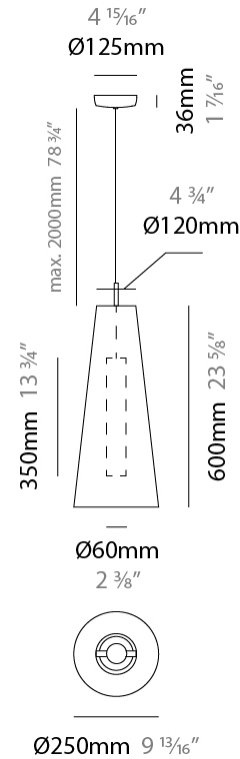

SAVINA SUSPENSION

D111076-

base number   Finish Options   -   Finish Options

1. To build a product code in our configurator select the specify button on the base model # product page
2. To build a manual product code on this datasheet choose from the options listed below in blue font and add the suffix to the base model #

GENERAL

Series: Savina
Brand: Ole
Division: Design
Mounting Type: Suspension
Mounting Location: Ceiling
Subcategory: Ambient

PHYSICAL

Shape: Cone
Diameter (mm): 250
Diameter (in): 9 ¹³/₁₆
Height (mm): 600
Height (in): 23 ⁵/₈
Max. Overall Height (mm): 2600
Max. Overall Height (in): 102 ³/₈
Light Distribution: Direct
Fixture Finish: BEI / BLK / BLU / COG / DGN / GRY / MRN / MOC / MUS / OLV / SIL / STN / TER / WHI
Holder Finish: MWH / MBK
Fixture Material: Fabric Cord / Metal
Cable Details: 2000mm Cable
Upon Request: Other fabric cord colors available upon request (see downloadable finish chart)

ELECTRICAL

Number of Lamps: 1
Lamp Type: LED Retrofit
Lamp Shape: MR16
Bulb Included: Bulb Not Included
Max. Wattage Per Lamp (W): 5.5
Lamp Base: GU10
Input Voltage (V): 120

LED

OPTICAL

RATINGS AND CERTIFICATIONS

Certified By: Certified for North American Standards
IP rating: IP20

PROJECT
TYPE
SPECIFIER
QUANTITY
DATE