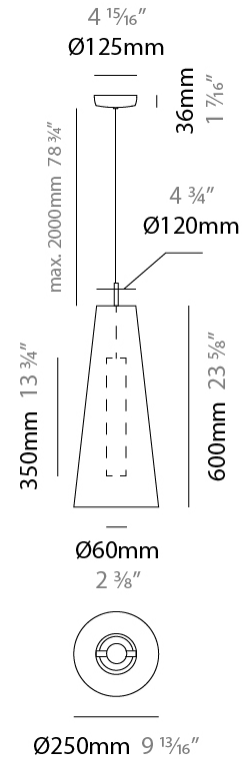

PROJECT	
TYPE	
SPECIFIER	
QUANTITY	
DATE	

SAVINA SUSPENSION

D111076-

base number	Finish Options	Finish Options

1. To build a product code in our configurator select the specify button on the base model # product page
2. To build a manual product code on this datasheet choose from the options listed below in blue font and add the suffix to the base model #

GENERAL

Series: Savina
Brand: Ole
Division: Design
Mounting Type: Suspension
Mounting Location: Ceiling
Subcategory: Ambient

PHYSICAL

Shape: Cone
Diameter (mm): 250
Diameter (in): 9 ¹³/₁₆
Height (mm): 600
Height (in): 23 ⁵/₈
Max. Overall Height (mm): 2600
Max. Overall Height (in): 102 ³/₈
Light Distribution: Direct
Fixture Finish: BEI / BLK / BLU / COG / DGN / GRY / MRN / MOC / MUS / OLV / SIL / STN / TER / WHI
Holder Finish: MWH / MBK
Fixture Material: Fabric Cord / Metal
Cable Details: 2000mm Cable
Upon Request: Other fabric cord colors available upon request (see downloadable finish chart)

ELECTRICAL

Number of Lamps: 1
Lamp Type: LED Retrofit
Lamp Shape: MR16
Bulb Included: Bulb Not Included
Max. Wattage Per Lamp (W): 5.5
Lamp Base: GU10
Input Voltage (V): 120

LED

OPTICAL

RATINGS AND CERTIFICATIONS

Certified By: Certified for North American Standards
IP rating: IP20