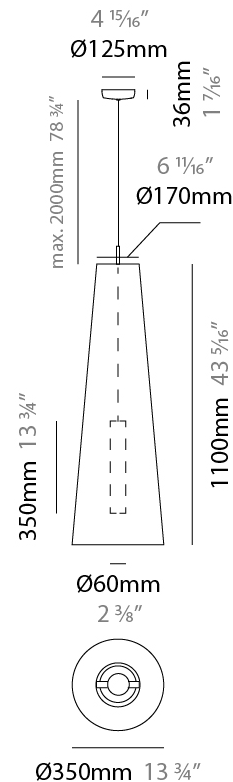

SAVINA SUSPENSION

D111077-

base number   Finish   Finish
Options   Options

1. To build a product code in our configurator select the specify button on the base model # product page
2. To build a manual product code on this datasheet choose from the options listed below in blue font and add the suffix to the base model #

GENERAL

Series: Savina
Brand: Ole
Division: Design
Mounting Type: Suspension
Mounting Location: Ceiling
Subcategory: Ambient

PHYSICAL

Shape: Cone
Diameter (mm): 350
Diameter (in): 13 ³/₄
Height (mm): 1100
Height (in): 43 ⁵/₁₆
Max. Overall Height (mm): 3100
Max. Overall Height (in): 122 ¹/₁₆
Light Distribution: Direct
Fixture Finish: BEI / BLK / BLU / COG / DGN / GRY / MRN / MOC / MUS / OLV / SIL / STN / TER / WHI
Holder Finish: MWH / MBK
Fixture Material: Fabric Cord / Metal
Cable Details: 2000mm Cable
Upon Request: Other fabric cord colors available upon request (see downloadable finish chart)

ELECTRICAL

Number of Lamps: 1
Lamp Type: LED Retrofit
Lamp Shape: MR16
Bulb Included: Bulb Not Included
Max. Wattage Per Lamp (W): 5.5
Lamp Base: GU10
Input Voltage (V): 120

LED

OPTICAL

RATINGS AND CERTIFICATIONS

Certified By: Certified for North American Standards
IP rating: IP20

PROJECT
TYPE
SPECIFIER
QUANTITY
DATE