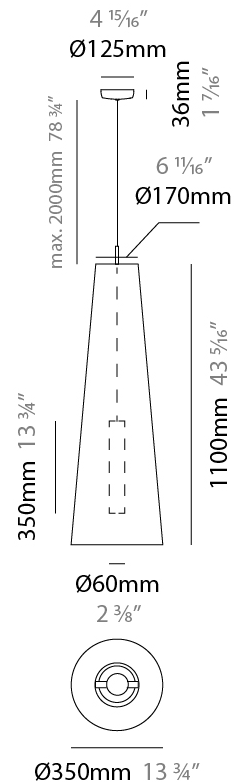

SAVINA SUSPENSION

D111077-

base number   Finish Options   -   Finish Options

1. To build a product code in our configurator select the specify button on the base model # product page
2. To build a manual product code on this datasheet choose from the options listed below in blue font and add the suffix to the base model #

GENERAL

Series: Savina
Brand: Ole
Division: Design
Mounting Type: Suspension
Mounting Location: Ceiling
Subcategory: Ambient

PHYSICAL

Shape: Cone
Diameter (mm): 350
Diameter (in): 13 ³/₄
Height (mm): 1100
Height (in): 43 ⁵/₁₆
Max. Overall Height (mm): 3100
Max. Overall Height (in): 122 ¹/₁₆
Light Distribution: Direct
Fixture Finish: [BEI](#) / [BLK](#) / [BLU](#) / [COG](#) / [DGN](#) / [GRY](#) / [MRN](#) / [MOC](#) / [MUS](#) / [OLV](#) / [SIL](#) / [STN](#) / [TER](#) / [WHI](#)
Holder Finish: [MWH](#) / [MBK](#)
Fixture Material: Fabric Cord / Metal
Cable Details: 2000mm Cable
Upon Request: Other fabric cord colors available upon request (see downloadable finish chart)

ELECTRICAL

Number of Lamps: 1
Lamp Type: LED Retrofit
Lamp Shape: MR16
Bulb Included: Bulb Not Included
Max. Wattage Per Lamp (W): 5.5
Lamp Base: GU10
Input Voltage (V): 120

LED

OPTICAL

RATINGS AND CERTIFICATIONS

Certified By: Certified for North American Standards
IP rating: IP20

PROJECT
TYPE
SPECIFIER
QUANTITY
DATE