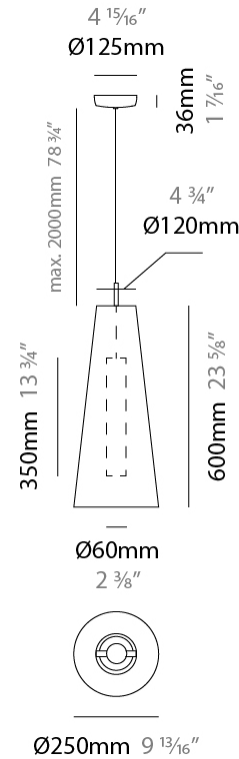

SAVINA SUSPENSION

D111076-

base number   Finish Options   -   Finish Options

1. To build a product code in our configurator select the specify button on the base model # product page
2. To build a manual product code on this datasheet choose from the options listed below in blue font and add the suffix to the base model #

GENERAL

Series: Savina
Brand: Ole
Division: Design
Mounting Type: Suspension
Mounting Location: Ceiling
Subcategory: Ambient

PHYSICAL

Shape: Cone
Diameter (mm): 250
Diameter (in): $9 \frac{13}{16}$
Height (mm): 600
Height (in): $23 \frac{5}{8}$
Max. Overall Height (mm): 2600
Max. Overall Height (in): $102 \frac{3}{8}$
Light Distribution: Direct
Fixture Finish: BEI / BLK / BLU / COG / DGN / GRY / MRN / MOC / MUS / OLV / SIL / STN / TER / WHI
Holder Finish: MWH / MBK
Fixture Material: Fabric Cord / Metal
Cable Details: 2000mm Cable
Upon Request: Other fabric cord colors available upon request (see downloadable finish chart)

ELECTRICAL

Number of Lamps: 1
Lamp Type: LED Retrofit
Lamp Shape: MR16
Bulb Included: Bulb Not Included
Max. Wattage Per Lamp (W): 5.5
Lamp Base: GU10
Input Voltage (V): 120

LED

OPTICAL

RATINGS AND CERTIFICATIONS

Certified By: Certified for North American Standards
IP rating: IP20

PROJECT
TYPE
SPECIFIER
QUANTITY
DATE