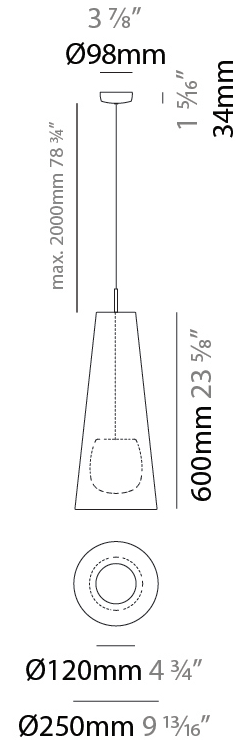

SAVINA SUSPENSION

E111205-

base number Finish
Options

1. To build a product code in our configurator select the specify button on the base model # product page
2. To build a manual product code on this datasheet choose from the options listed below in blue font and add the suffix to the base model #

GENERAL

Series: Savina
Partner: Ole
Division: Exterior
Installation: Suspension
Product Type: Pendant
Mounting Location: Ceiling

PHYSICAL

Shape: Cone
Diameter (mm): 250
Diameter (in): 9 ¹³/₁₆
Height (mm): 600
Height (in): 23 ⁵/₈
Max. Overall Height (mm): 2634
Max. Overall Height (in): 103 ⁵/₇
Fixture Finish: BEI / BLK / BLU / COG / DGN / GRY / MRN / MOC / MUS / OLV / SIL / STN / TER / WHI
Holder Finish: MBK
Fixture Material: Fabric Cord / Metal
Primary Material: Fabric - Recycled
Cable Details: 2000mm Cable
Upon Request: Matte White Holder

ELECTRICAL

Number of Lamps: 1
Lamp Type: LED Retrofit
Lamp Shape: A19
Bulb Included: Bulb Not Included
Max. Wattage Per Lamp (W): 15
Lamp Base: E26
Input Voltage (V): 120

LED

OPTICAL

RATINGS AND CERTIFICATIONS

Certified By: Certified for North American Standards
IP rating: IP66

PROJECT
TYPE
SPECIFIER
QUANTITY
DATE