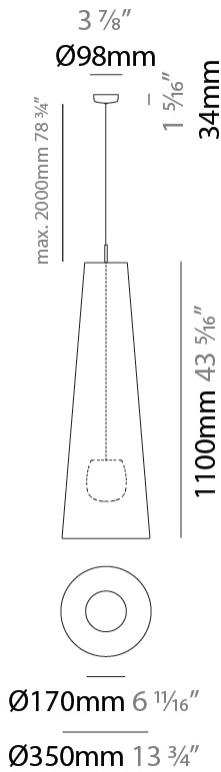

SAVINA SUSPENSION

E111206-

base number Finish
Options

1. To build a product code in our configurator select the specify button on the base model # product page
2. To build a manual product code on this datasheet choose from the options listed below in blue font and add the suffix to the base model #

GENERAL

Series: Savina
Partner: Ole
Division: Exterior
Installation: Suspension
Product Type: Pendant
Mounting Location: Ceiling

PHYSICAL

Shape: Cone
Diameter (mm): 350
Diameter (in): 13 3/4
Height (mm): 1100
Height (in): 43 5/16
Max. Overall Height (mm): 3134
Max. Overall Height (in): 123 3/8
Fixture Finish: BEI / BLK / BLU / COG / DGN / GRY / MRN / MOC / MUS / OLV / SIL / STN / TER / WHI
Holder Finish: MBK
Fixture Material: Fabric Cord / Metal
Primary Material: Fabric - Recycled
Cable Details: 2000mm Cable
Upon Request:)

ELECTRICAL

Number of Lamps: 1
Lamp Type: LED Retrofit
Lamp Shape: A19
Bulb Included: Bulb Not Included
Max. Wattage Per Lamp (W): 15
Lamp Base: E26
Input Voltage (V): 120

LED

OPTICAL

RATINGS AND CERTIFICATIONS

Certified By: Certified for North American Standards
IP rating: IP66

PROJECT
TYPE
SPECIFIER
QUANTITY
DATE