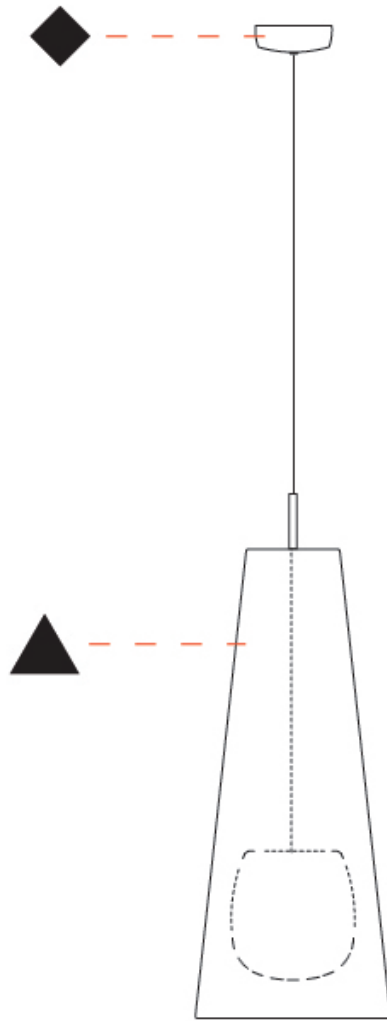

E111205-

PROJECT _____

TYPE _____

SPECIFIER _____

QUANTITY _____

DATE _____

E