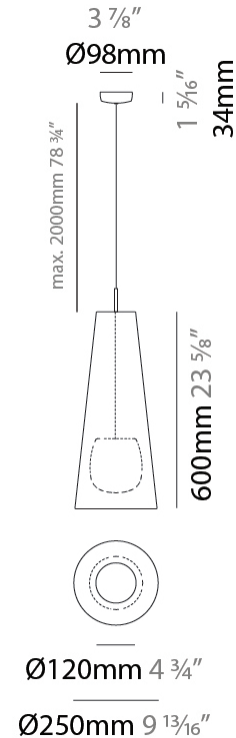

SAVINA SUSPENSION

E111205- _____ - _____

base number   Finish   Finish
Options   Options

1. To build a product code in our configurator select the specify button on the base model # product page
2. To build a manual product code on this datasheet choose from the options listed below in blue font and add the suffix to the base model #

GENERAL

Series: Savina
Brand: Ole
Division: Exterior
Mounting Type: Suspension
Mounting Location: Ceiling
Subcategory: Ambient

PHYSICAL

Shape: Cone
Diameter (mm): 250
Diameter (in): 9 ¹³/₁₆
Height (mm): 600
Height (in): 23 ⁵/₈
Max. Overall Height (mm): 2634
Max. Overall Height (in): 103 ⁵/₇
Light Distribution: Direct
Fixture Finish: BEI / BLK / BLU / COG / DGN / GRY / MRN / MOC / MUS / OLV / SIL / STN / TER / WHI
Holder Finish: MWH / MBK
Fixture Material: Fabric Cord / Metal
Cable Details: 2000mm Cable

ELECTRICAL

Number of Lamps: 1
Lamp Type: LED Retrofit
Lamp Shape: MR16
Bulb Included: Bulb Not Included
Max. Wattage Per Lamp (W): 15
Lamp Base: GU10
Input Voltage (V): 120

LED

OPTICAL

RATINGS AND CERTIFICATIONS

Certified By: Certified for North American Standards
IP rating: IP66

PROJECT
TYPE
SPECIFIER
QUANTITY
DATE