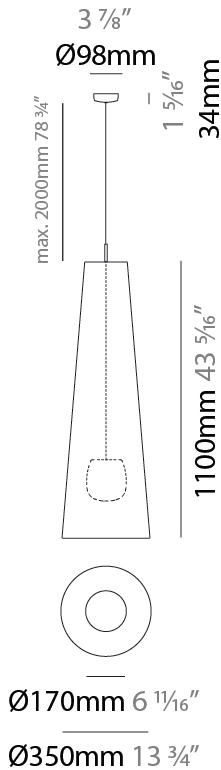

SAVINA SUSPENSION

E111206- _____ - _____

base number   Finish Options   Finish Options

1. To build a product code in our configurator select the specify button on the base model # product page
2. To build a manual product code on this datasheet choose from the options listed below in blue font and add the suffix to the base model #

GENERAL

Series: Savina
Brand: Ole
Division: Exterior
Mounting Type: Suspension
Mounting Location: Ceiling
Subcategory: Ambient

PHYSICAL

Shape: Cone
Diameter (mm): 350
Diameter (in): 13 ³/₄
Height (mm): 1100
Height (in): 43 ⁵/₁₆
Max. Overall Height (mm): 3134
Max. Overall Height (in): 123 ³/₈
Light Distribution: Direct
Fixture Finish: BEI / BLK / BLU / COG / DGN / GRY / MRN / MOC / MUS / OLV / SIL / STN / TER / WHI
Holder Finish: MWH / MBK
Fixture Material: Fabric Cord / Metal
Cable Details: 2000mm Cable
Upon Request:)

ELECTRICAL

Number of Lamps: 1
Lamp Type: LED Retrofit
Lamp Shape: A19
Bulb Included: Bulb Not Included
Max. Wattage Per Lamp (W): 15
Lamp Base: E26
Input Voltage (V): 120

LED

OPTICAL

RATINGS AND CERTIFICATIONS

Certified By: Certified for North American Standards
IP rating: IP66

PROJECT
TYPE
SPECIFIER
QUANTITY
DATE