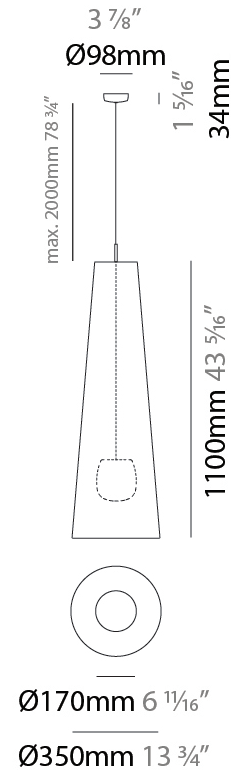

SAVINA SUSPENSION

E111206- _____ - _____

base number   Finish Options   Finish Options

1. To build a product code in our configurator select the specify button on the base model # product page
2. To build a manual product code on this datasheet choose from the options listed below in blue font and add the suffix to the base model #

GENERAL

Series: Savina
Brand: Ole
Division: Exterior
Mounting Type: Suspension
Mounting Location: Ceiling
Subcategory: Ambient

PHYSICAL

Shape: Cone
Diameter (mm): 350
Diameter (in): 13 ³/₄
Height (mm): 1100
Height (in): 43 ⁵/₁₆
Max. Overall Height (mm): 3134
Max. Overall Height (in): 123 ³/₈
Light Distribution: Direct
Fixture Finish: BEI / BLK / BLU / COG / DGN / GRY / MRN / MOC / MUS / OLV / SIL / STN / TER / WHI
Holder Finish: MWH / MBK
Fixture Material: Fabric Cord / Metal
Cable Details: 2000mm Cable
Upon Request:)

ELECTRICAL

Number of Lamps: 1
Lamp Type: LED Retrofit
Lamp Shape: A19
Bulb Included: Bulb Not Included
Max. Wattage Per Lamp (W): 15
Lamp Base: E26
Input Voltage (V): 120

LED

OPTICAL

RATINGS AND CERTIFICATIONS

Certified By: Certified for North American Standards
IP rating: IP66

PROJECT
TYPE
SPECIFIER
QUANTITY
DATE