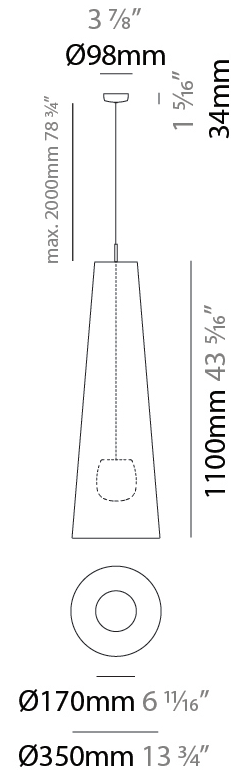

SAVINA SUSPENSION

E111206- -

base number   Finish Options   Finish Options

1. To build a product code in our configurator select the specify button on the base model # product page
2. To build a manual product code on this datasheet choose from the options listed below in blue font and add the suffix to the base model #

GENERAL

Series: Savina
Brand: Ole
Division: Exterior
Mounting Type: Suspension
Mounting Location: Ceiling
Subcategory: Ambient

PHYSICAL

Shape: Cone
Diameter (mm): 350
Diameter (in): 13 ³/₄
Height (mm): 1100
Height (in): 43 ⁵/₁₆
Max. Overall Height (mm): 3134
Max. Overall Height (in): 123 ³/₈
Light Distribution: Direct
Fixture Finish: BEI / BLK / BLU / COG / DGN / GRY / MRN / MOC / MUS / OLV / SIL / STN / TER / WHI
Holder Finish: MWH / MBK
Fixture Material: Fabric Cord / Metal
Cable Details: 2000mm Cable
Upon Request:)

ELECTRICAL

Number of Lamps: 1
Lamp Type: LED Retrofit
Lamp Shape: A19
Bulb Included: Bulb Not Included
Max. Wattage Per Lamp (W): 15
Lamp Base: E26
Input Voltage (V): 120

LED

OPTICAL

RATINGS AND CERTIFICATIONS

Certified By: Certified for North American Standards
IP rating: IP66

PROJECT
TYPE
SPECIFIER
QUANTITY
DATE