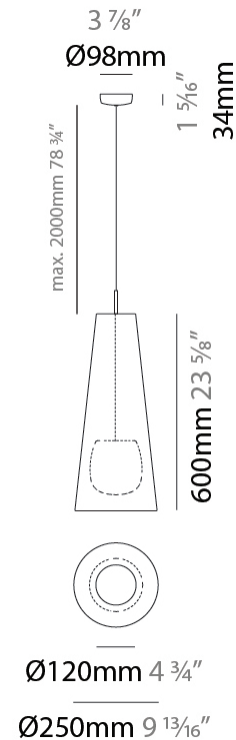

SAVINA SUSPENSION

E111205- _____ - _____

base number   Finish   Finish
Options   Options

1. To build a product code in our configurator select the specify button on the base model # product page
2. To build a manual product code on this datasheet choose from the options listed below in blue font and add the suffix to the base model #

GENERAL

Series: Savina
Brand: Ole
Division: Exterior
Mounting Type: Suspension
Mounting Location: Ceiling
Subcategory: Ambient

PHYSICAL

Shape: Cone
Diameter (mm): 250
Diameter (in): 9 ¹³/₁₆
Height (mm): 600
Height (in): 23 ⁵/₈
Max. Overall Height (mm): 2634
Max. Overall Height (in): 103 ⁵/₇
Light Distribution: Direct
Fixture Finish: BEI / BLK / BLU / COG / DGN / GRY / MRN / MOC / MUS / OLV / SIL / STN / TER / WHI
Holder Finish: MWH / MBK
Fixture Material: Fabric Cord / Metal
Cable Details: 2000mm Cable

ELECTRICAL

Number of Lamps: 1
Lamp Type: LED Retrofit
Lamp Shape: MR16
Bulb Included: Bulb Not Included
Max. Wattage Per Lamp (W): 15
Lamp Base: GU10
Input Voltage (V): 120

LED

OPTICAL

RATINGS AND CERTIFICATIONS

Certified By: Certified for North American Standards
IP rating: IP66

PROJECT	_____
TYPE	_____
SPECIFIER	_____
QUANTITY	_____
DATE	_____