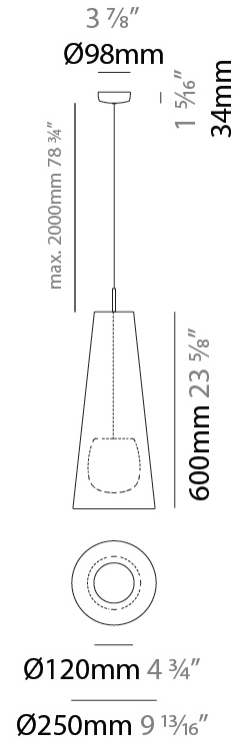

PROJECT	_____
TYPE	_____
SPECIFIER	_____
QUANTITY	_____
DATE	_____

SAVINA SUSPENSION

E111205- _____ - _____
base number   Finish   Finish
                         Options   Options

1. To build a product code in our configurator select the specify button on the base model # product page
2. To build a manual product code on this datasheet choose from the options listed below in blue font and add the suffix to the base model #

GENERAL

Series: Savina
Brand: Ole
Division: Exterior
Mounting Type: Suspension
Mounting Location: Ceiling
Subcategory: Ambient

PHYSICAL

Shape: Cone
Diameter (mm): 250
Diameter (in): 9 ¹³/₁₆
Height (mm): 600
Height (in): 23 ⁵/₈
Max. Overall Height (mm): 2634
Max. Overall Height (in): 103 ⁵/₇
Light Distribution: Direct
Fixture Finish: BEI / BLK / BLU / COG / DGN / GRY / MRN / MOC / MUS / OLV / SIL / STN / TER / WHI
Holder Finish: MWH / MBK
Fixture Material: Fabric Cord / Metal
Cable Details: 2000mm Cable

ELECTRICAL

Number of Lamps: 1
Lamp Type: LED Retrofit
Lamp Shape: MR16
Bulb Included: Bulb Not Included
Max. Wattage Per Lamp (W): 15
Lamp Base: GU10
Input Voltage (V): 120

LED

OPTICAL

RATINGS AND CERTIFICATIONS

Certified By: Certified for North American Standards
IP rating: IP66