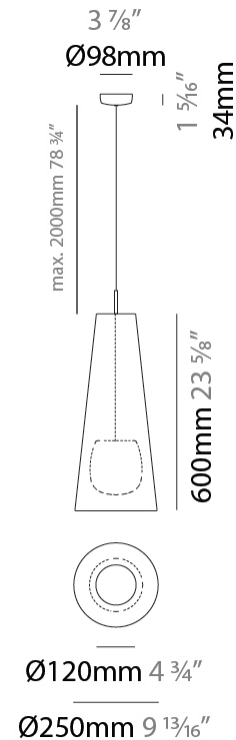

SAVINA SUSPENSION

E111205-

base number   Finish   Finish
Options   Options

1. To build a product code in our configurator select the specify button on the base model # product page
2. To build a manual product code on this datasheet choose from the options listed below in blue font and add the suffix to the base model #

GENERAL

Series: Savina
Brand: Ole
Division: Exterior
Mounting Type: Suspension
Mounting Location: Ceiling
Subcategory: Ambient

PHYSICAL

Shape: Cone
Diameter (mm): 250
Diameter (in): 9 ¹³/₁₆
Height (mm): 600
Height (in): 23 ⁵/₈
Max. Overall Height (mm): 2634
Max. Overall Height (in): 103 ⁵/₇
Light Distribution: Direct
Fixture Finish: BEI / BLK / BLU / COG / DGN / GRY / MRN / MOC / MUS / OLV / SIL / STN / TER / WHI
Holder Finish: MWH / MBK
Fixture Material: Fabric Cord / Metal
Cable Details: 2000mm Cable

ELECTRICAL

Number of Lamps: 1
Lamp Type: LED Retrofit
Lamp Shape: MR16
Bulb Included: Bulb Not Included
Max. Wattage Per Lamp (W): 15
Lamp Base: GU10
Input Voltage (V): 120

LED

OPTICAL

RATINGS AND CERTIFICATIONS

Certified By: Certified for North American Standards
IP rating: IP66

PROJECT
TYPE
SPECIFIER
QUANTITY
DATE