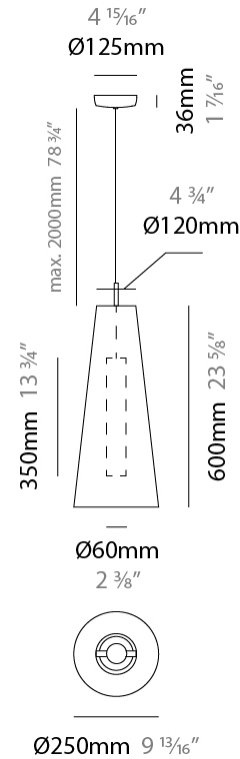

SAVINA SUSPENSION

D111076-

base number   Finish   Finish
Options   Options   Options

1. To build a product code in our configurator select the specify button on the base model # product page
2. To build a manual product code on this datasheet choose from the options listed below in blue font and add the suffix to the base model #

GENERAL

Series: Savina
Brand: Ole
Division: Design
Mounting Type: Suspension
Mounting Location: Ceiling
Subcategory: Ambient

PHYSICAL

Shape: Cone
Diameter (mm): 250
Diameter (in): 9 ¹³/₁₆
Height (mm): 600
Height (in): 23 ⁵/₈
Max. Overall Height (mm): 2600
Max. Overall Height (in): 102 ³/₈
Light Distribution: Direct
Fixture Finish: BEI / BLK / BLU / COG / DGN / GRY / MRN / MOC / MUS / OLV / SIL / STN / TER / WHI
Holder Finish: MWH / MBK
Fixture Material: Fabric Cord / Metal
Cable Details: 2000mm Cable
Upon Request: Other fabric cord colors available upon request (see downloadable finish chart)

ELECTRICAL

Number of Lamps: 1
Lamp Type: LED Retrofit
Lamp Shape: MR16
Bulb Included: Bulb Not Included
Max. Wattage Per Lamp (W): 5.5
Lamp Base: GU10
Input Voltage (V): 120

LED

OPTICAL

RATINGS AND CERTIFICATIONS

Certified By: Certified for North American Standards
IP rating: IP20

PROJECT
TYPE
SPECIFIER
QUANTITY
DATE