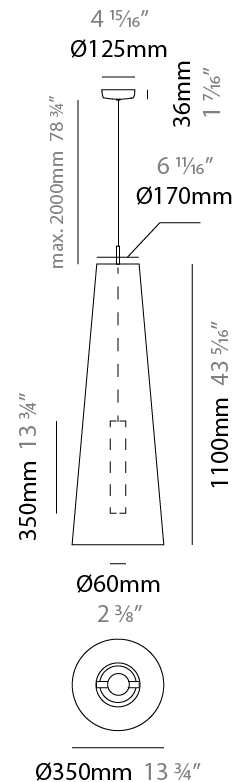

SAVINA SUSPENSION

D111077-

base number   Finish   Finish
Options   Options   Options

1. To build a product code in our configurator select the specify button on the base model # product page
2. To build a manual product code on this datasheet choose from the options listed below in blue font and add the suffix to the base model #

GENERAL

Series: Savina
Brand: Ole
Division: Design
Mounting Type: Suspension
Mounting Location: Ceiling
Subcategory: Ambient

PHYSICAL

Shape: Cone
Diameter (mm): 350
Diameter (in): 13 ³/₄
Height (mm): 1100
Height (in): 43 ⁵/₁₆
Max. Overall Height (mm): 3100
Max. Overall Height (in): 122 ¹/₁₆
Light Distribution: Direct
Fixture Finish: BEI / BLK / BLU / COG / DGN / GRY / MRN / MOC / MUS / OLV / SIL / STN / TER / WHI
Holder Finish: MWH / MBK
Fixture Material: Fabric Cord / Metal
Cable Details: 2000mm Cable
Upon Request: Other fabric cord colors available upon request (see downloadable finish chart)

ELECTRICAL

Number of Lamps: 1
Lamp Type: LED Retrofit
Lamp Shape: MR16
Bulb Included: Bulb Not Included
Max. Wattage Per Lamp (W): 5.5
Lamp Base: GU10
Input Voltage (V): 120

LED

OPTICAL

RATINGS AND CERTIFICATIONS

Certified By: Certified for North American Standards
IP rating: IP20

PROJECT
TYPE
SPECIFIER
QUANTITY
DATE