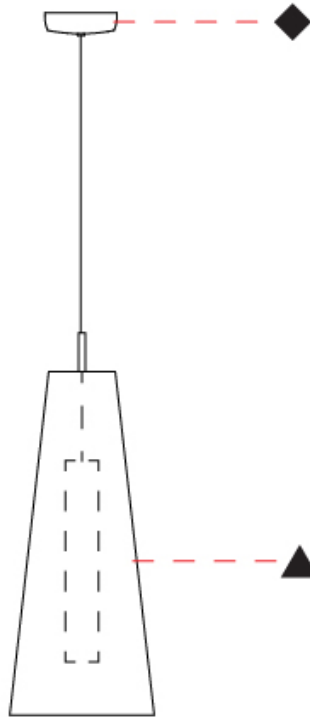

D111076-

PROJECT

TYPE

SPECIFIER

QUANTITY

DATE

D