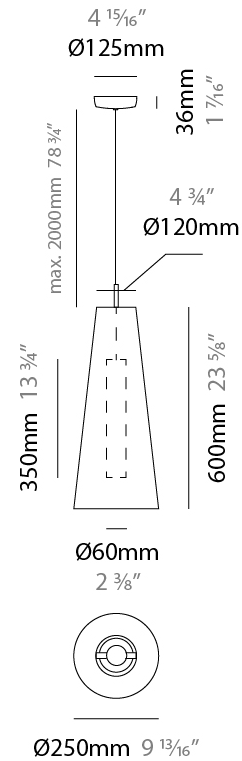

SAVINA SUSPENSION

D111076- : D111076-MWH-MUS

base number

1. To build a product code in our configurator select the specify button on the base model # product page
2. To build a manual product code on this datasheet choose from the options listed below in blue font and add the suffix to the base model #

GENERAL

Series: Savina
Partner: Ole
Division: Design
Installation: Suspension
Product Type: Pendant
Mounting Location: Ceiling
Light Distribution: Direct

PHYSICAL

Shape: Cone
Diameter (mm): 250
Diameter (in): 9 ¹³/₁₆
Height (mm): 600
Height (in): 23 ⁵/₈
Max. Overall Height (mm): 2600
Max. Overall Height (in): 102 ³/₈
Fixture Finish: WHI
Holder Finish: Matte White
Fixture Material: Fabric Cord / Metal
Primary Material: Fabric - Recycled
Cable Details: 2000mm Cable

ELECTRICAL

Number of Lamps: 1
Lamp Type: LED Retrofit
Lamp Shape: MR16
Bulb Included: Bulb Not Included
Max. Wattage Per Lamp (W): 5.5
Lamp Base: GU10
Input Voltage (V): 120

LED

OPTICAL

RATINGS AND CERTIFICATIONS

Certified By: Certified for North American Standards
IP rating: IP20

PROJECT	
TYPE	
SPECIFIER	
QUANTITY	
DATE