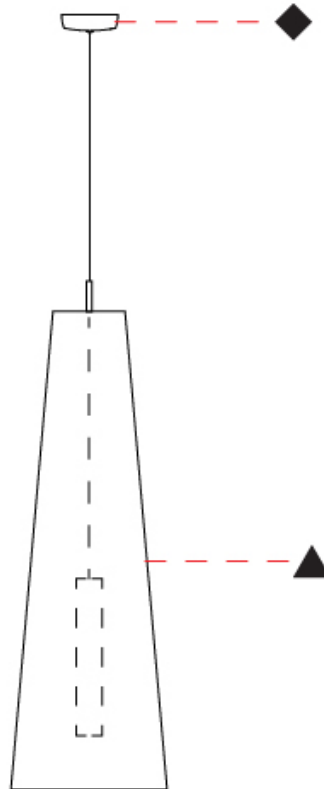

SAVINA SUSPENSION

D111077-

PROJECT

TYPE

SPECIFIER

QUANTITY

DATE

D