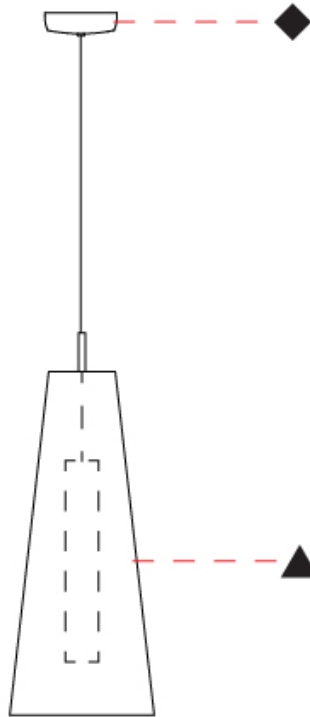

SAVINA SUSPENSION

D111076- : D111076-MWH-MUS

PROJECT	_____
TYPE	_____
SPECIFIER	_____
QUANTITY	_____
DATE	_____

D