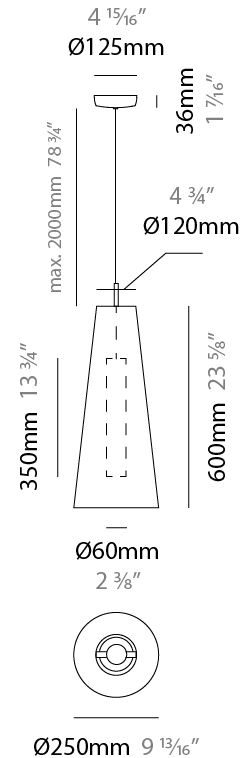

SAVINA SUSPENSION

D111076-

base number Finish
Options

1. To build a product code in our configurator select the specify button on the base model # product page
2. To build a manual product code on this datasheet choose from the options listed below in blue font and add the suffix to the base model #

GENERAL

Series: Savina
Partner: Ole
Division: Design
Installation: Suspension
Product Type: Pendant
Mounting Location: Ceiling

PHYSICAL

Shape: Cone
Diameter (mm): 250
Diameter (in): 9 ¹³/₁₆
Height (mm): 600
Height (in): 23 ⁵/₈
Max. Overall Height (mm): 2600
Max. Overall Height (in): 102 ³/₈
Fixture Finish: BEI / BLK / BLU / COG / DGN / GRY / MRN / MOC / MUS / OLV / SIL / STN / TER / WHI
Holder Finish: MBK
Fixture Material: Fabric Cord / Metal
Primary Material: Fabric - Recycled
Cable Details: 2000mm Cable
Upon Request: Other fabric cord colors available upon request (see downloadable finish chart) Matte White Holder

ELECTRICAL

Number of Lamps: 1
Lamp Type: LED Retrofit
Lamp Shape: MR16
Bulb Included: Bulb Not Included
Max. Wattage Per Lamp (W): 5.5
Lamp Base: GU10
Input Voltage (V): 120

LED

OPTICAL

RATINGS AND CERTIFICATIONS

Certified By: Certified for North American Standards
IP rating: IP20

PROJECT
TYPE
SPECIFIER
QUANTITY
DATE