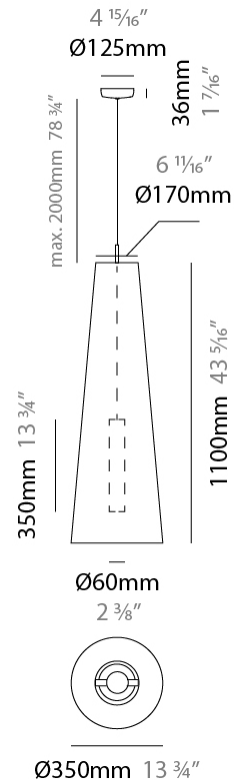

SAVINA SUSPENSION

D111077-

base number Finish
Options

1. To build a product code in our configurator select the specify button on the base model # product page
2. To build a manual product code on this datasheet choose from the options listed below in blue font and add the suffix to the base model #

GENERAL

Series: Savina
Partner: Ole
Division: Design
Installation: Suspension
Product Type: Pendant
Mounting Location: Ceiling

PHYSICAL

Shape: Cone
Diameter (mm): 350
Diameter (in): 13 3/4
Height (mm): 1100
Height (in): 43 5/16
Max. Overall Height (mm): 3100
Max. Overall Height (in): 122 1/16

Fixture Finish: BEI / BLK / BLU / COG / DGN / GRY / MRN / MOC / MUS / OLV / SIL / STN / TER / WHI

Holder Finish: MBK
Fixture Material: Fabric Cord / Metal
Primary Material: Fabric - Recycled
Cable Details: 2000mm Cable

Upon Request: Other fabric cord colors available upon request (see downloadable finish chart) Matte White Holder

ELECTRICAL

Number of Lamps: 1
Lamp Type: LED Retrofit
Lamp Shape: MR16
Bulb Included: Bulb Not Included
Max. Wattage Per Lamp (W): 5.5
Lamp Base: GU10
Input Voltage (V): 120

LED

OPTICAL

RATINGS AND CERTIFICATIONS

Certified By: Certified for North American Standards
IP rating: IP20

PROJECT
TYPE
SPECIFIER
QUANTITY
DATE