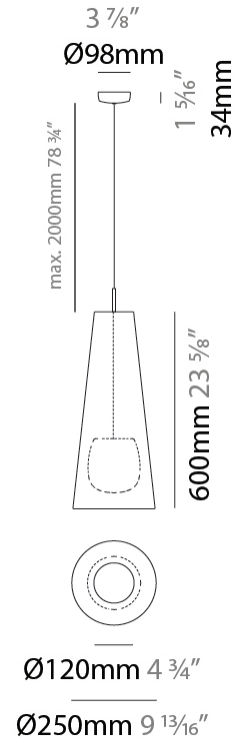

SAVINA SUSPENSION

E111205- -

base number   Finish   Finish
Options   Options

1. To build a product code in our configurator select the specify button on the base model # product page
2. To build a manual product code on this datasheet choose from the options listed below in blue font and add the suffix to the base model #

GENERAL

Series: Savina
Brand: Ole
Division: Exterior
Mounting Type: Suspension
Mounting Location: Ceiling
Subcategory: Ambient

PHYSICAL

Shape: Cone
Diameter (mm): 250
Diameter (in): 9 ¹³/₁₆
Height (mm): 600
Height (in): 23 ⁵/₈
Max. Overall Height (mm): 2634
Max. Overall Height (in): 103 ⁵/₇
Light Distribution: Direct
Fixture Finish: BEI / BLK / BLU / COG / DGN / GRY / MRN / MOC / MUS / OLV / SIL / STN / TER / WHI
Holder Finish: MWH / MBK
Fixture Material: Fabric Cord / Metal
Cable Details: 2000mm Cable

ELECTRICAL

Number of Lamps: 1
Lamp Type: LED Retrofit
Lamp Shape: MR16
Bulb Included: Bulb Not Included
Max. Wattage Per Lamp (W): 15
Lamp Base: GU10
Input Voltage (V): 120

LED

OPTICAL

RATINGS AND CERTIFICATIONS

Certified By: Certified for North American Standards
IP rating: IP66

PROJECT
TYPE
SPECIFIER
QUANTITY
DATE