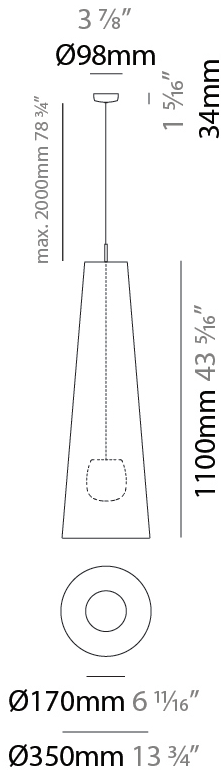

SAVINA SUSPENSION

E111206-

base number   Finish Options   Finish Options

1. To build a product code in our configurator select the specify button on the base model # product page
2. To build a manual product code on this datasheet choose from the options listed below in blue font and add the suffix to the base model #

GENERAL

Series: Savina
Brand: Ole
Division: Exterior
Mounting Type: Suspension
Mounting Location: Ceiling
Subcategory: Ambient

PHYSICAL

Shape: Cone
Diameter (mm): 350
Diameter (in): 13 ³/₄
Height (mm): 1100
Height (in): 43 ⁵/₁₆
Max. Overall Height (mm): 3134
Max. Overall Height (in): 123 ³/₈
Light Distribution: Direct
Fixture Finish: BEI / BLK / BLU / COG / DGN / GRY / MRN / MOC / MUS / OLV / SIL / STN / TER / WHI
Holder Finish: MWH / MBK
Fixture Material: Fabric Cord / Metal
Cable Details: 2000mm Cable
Upon Request:)

ELECTRICAL

Number of Lamps: 1
Lamp Type: LED Retrofit
Lamp Shape: A19
Bulb Included: Bulb Not Included
Max. Wattage Per Lamp (W): 15
Lamp Base: E26
Input Voltage (V): 120

LED

OPTICAL

RATINGS AND CERTIFICATIONS

Certified By: Certified for North American Standards
IP rating: IP66

PROJECT
TYPE
SPECIFIER
QUANTITY
DATE