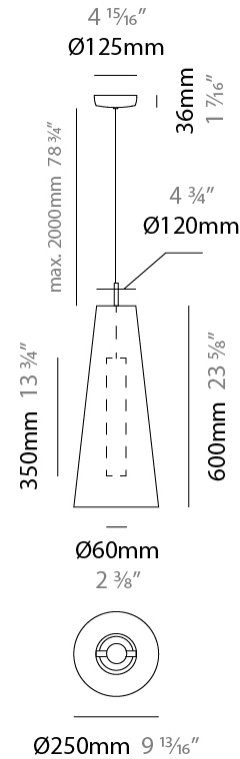

SAVINA SUSPENSION

D111076-

base number   Finish Options   -   Finish Options

1. To build a product code in our configurator select the specify button on the base model # product page
2. To build a manual product code on this datasheet choose from the options listed below in blue font and add the suffix to the base model #

GENERAL

Series: Savina
Brand: Ole
Division: Design
Mounting Type: Suspension
Mounting Location: Ceiling
Subcategory: Ambient

PHYSICAL

Shape: Cone
Diameter (mm): 250
Diameter (in): $9 \frac{13}{16}$
Height (mm): 600
Height (in): $23 \frac{5}{8}$
Max. Overall Height (mm): 2600
Max. Overall Height (in): $102 \frac{3}{8}$
Light Distribution: Direct
Fixture Finish: BEI / BLK / BLU / COG / DGN / GRY / MRN / MOC / MUS / OLV / SIL / STN / TER / WHI
Holder Finish: MWH / MBK
Fixture Material: Fabric Cord / Metal
Cable Details: 2000mm Cable
Upon Request: Other fabric cord colors available upon request (see downloadable finish chart)

ELECTRICAL

Number of Lamps: 1
Lamp Type: LED Retrofit
Lamp Shape: MR16
Bulb Included: Bulb Not Included
Max. Wattage Per Lamp (W): 5.5
Lamp Base: GU10
Input Voltage (V): 120

LED

OPTICAL

RATINGS AND CERTIFICATIONS

Certified By: Certified for North American Standards
IP rating: IP20

PROJECT	
TYPE	
SPECIFIER	
QUANTITY	
DATE