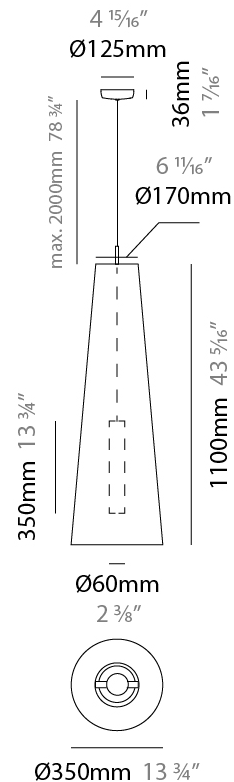

SAVINA SUSPENSION

D111077- _____

base number   Finish   Finish
Options   Options   Options

1. To build a product code in our configurator select the specify button on the base model # product page
2. To build a manual product code on this datasheet choose from the options listed below in blue font and add the suffix to the base model #

GENERAL

Series: Savina
Brand: Ole
Division: Design
Mounting Type: Suspension
Mounting Location: Ceiling
Subcategory: Ambient

PHYSICAL

Shape: Cone
Diameter (mm): 350
Diameter (in): 13 ³/₄
Height (mm): 1100
Height (in): 43 ⁵/₁₆
Max. Overall Height (mm): 3100
Max. Overall Height (in): 122 ¹/₁₆
Light Distribution: Direct
Fixture Finish: [BEI](#) / [BLK](#) / [BLU](#) / [COG](#) / [DGN](#) / [GRY](#) / [MRN](#) / [MOC](#) / [MUS](#) / [OLV](#) / [SIL](#) / [STN](#) / [TER](#) / [WHI](#)
Holder Finish: [MWH](#) / [MBK](#)
Fixture Material: Fabric Cord / Metal
Cable Details: 2000mm Cable
Upon Request: Other fabric cord colors available upon request (see downloadable finish chart)

ELECTRICAL

Number of Lamps: 1
Lamp Type: LED Retrofit
Lamp Shape: MR16
Bulb Included: Bulb Not Included
Max. Wattage Per Lamp (W): 5.5
Lamp Base: GU10
Input Voltage (V): 120

LED

OPTICAL

RATINGS AND CERTIFICATIONS

Certified By: Certified for North American Standards
IP rating: IP20

PROJECT
TYPE
SPECIFIER
QUANTITY
DATE