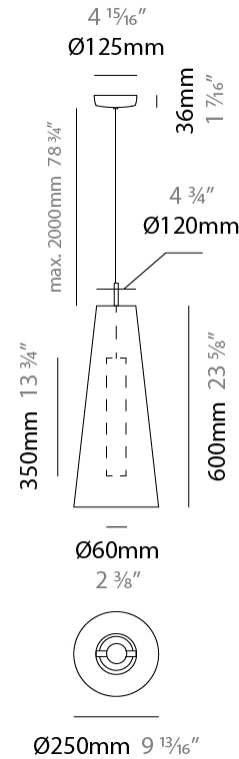

SAVINA SUSPENSION

D111076- _____ - _____

base number   Finish Options   Finish Options

1. To build a product code in our configurator select the specify button on the base model # product page
2. To build a manual product code on this datasheet choose from the options listed below in blue font and add the suffix to the base model #

GENERAL

Series: Savina
Brand: Ole
Division: Design
Mounting Type: Suspension
Mounting Location: Ceiling
Subcategory: Ambient

PHYSICAL

Shape: Cone
Diameter (mm): 250
Diameter (in): 9 ¹³/₁₆
Height (mm): 600
Height (in): 23 ⁵/₈
Max. Overall Height (mm): 2600
Max. Overall Height (in): 102 ³/₈
Light Distribution: Direct
Fixture Finish: [BEI](#) / [BLK](#) / [BLU](#) / [COG](#) / [DGN](#) / [GRY](#) / [MRN](#) / [MOC](#) / [MUS](#) / [OLV](#) / [SIL](#) / [STN](#) / [TER](#) / [WHI](#)
Holder Finish: [MWH](#) / [MBK](#)
Fixture Material: Fabric Cord / Metal
Cable Details: 2000mm Cable
Upon Request: Other fabric cord colors available upon request (see downloadable finish chart)

ELECTRICAL

Number of Lamps: 1
Lamp Type: LED Retrofit
Lamp Shape: MR16
Bulb Included: Bulb Not Included
Max. Wattage Per Lamp (W): 5.5
Lamp Base: GU10
Input Voltage (V): 120

LED

OPTICAL

RATINGS AND CERTIFICATIONS

Certified By: Certified for North American Standards
IP rating: IP20

PROJECT
TYPE
SPECIFIER
QUANTITY
DATE