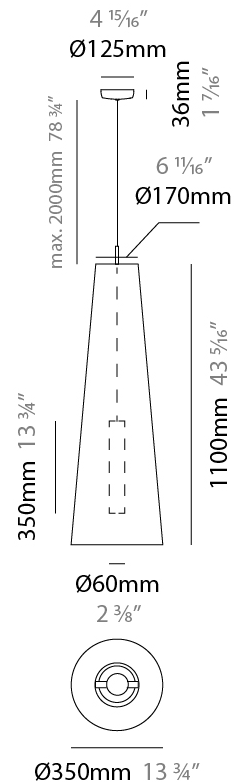

SAVINA SUSPENSION

D111077-

base number   Finish   Finish
Options   Options   Options

1. To build a product code in our configurator select the specify button on the base model # product page
2. To build a manual product code on this datasheet choose from the options listed below in blue font and add the suffix to the base model #

GENERAL

Series: Savina
Brand: Ole
Division: Design
Mounting Type: Suspension
Mounting Location: Ceiling
Subcategory: Ambient

PHYSICAL

Shape: Cone
Diameter (mm): 350
Diameter (in): 13 3/4
Height (mm): 1100
Height (in): 43 5/16
Max. Overall Height (mm): 3100
Max. Overall Height (in): 122 1/16
Light Distribution: Direct
Fixture Finish: BEI / BLK / BLU / COG / DGN / GRY / MRN / MOC / MUS / OLV / SIL / STN / TER / WHI
Holder Finish: MWH / MBK
Fixture Material: Fabric Cord / Metal
Cable Details: 2000mm Cable
Upon Request: Other fabric cord colors available upon request (see downloadable finish chart)

ELECTRICAL

Number of Lamps: 1
Lamp Type: LED Retrofit
Lamp Shape: MR16
Bulb Included: Bulb Not Included
Max. Wattage Per Lamp (W): 5.5
Lamp Base: GU10
Input Voltage (V): 120

LED

OPTICAL

RATINGS AND CERTIFICATIONS

Certified By: Certified for North American Standards
IP rating: IP20

PROJECT
TYPE
SPECIFIER
QUANTITY
DATE