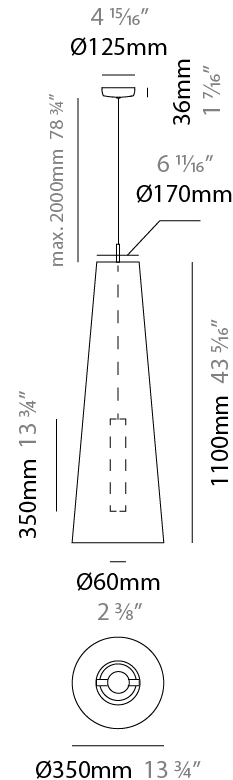

SAVINA SUSPENSION

D111077-

base number   Finish   Finish
Options   Options   Options

1. To build a product code in our configurator select the specify button on the base model # product page
2. To build a manual product code on this datasheet choose from the options listed below in blue font and add the suffix to the base model #

GENERAL

Series: Savina
Brand: Ole
Division: Design
Mounting Type: Suspension
Mounting Location: Ceiling
Subcategory: Ambient

PHYSICAL

Shape: Cone
Diameter (mm): 350
Diameter (in): 13 ³/₄
Height (mm): 1100
Height (in): 43 ⁵/₁₆
Max. Overall Height (mm): 3100
Max. Overall Height (in): 122 ¹/₁₆
Light Distribution: Direct
Fixture Finish: BEI / BLK / BLU / COG / DGN / GRY / MRN / MOC / MUS / OLV / SIL / STN / TER / WHI
Holder Finish: MWH / MBK
Fixture Material: Fabric Cord / Metal
Cable Details: 2000mm Cable
Upon Request: Other fabric cord colors available upon request (see downloadable finish chart)

ELECTRICAL

Number of Lamps: 1
Lamp Type: LED Retrofit
Lamp Shape: MR16
Bulb Included: Bulb Not Included
Max. Wattage Per Lamp (W): 5.5
Lamp Base: GU10
Input Voltage (V): 120

LED

OPTICAL

RATINGS AND CERTIFICATIONS

Certified By: Certified for North American Standards
IP rating: IP20

PROJECT
TYPE
SPECIFIER
QUANTITY
DATE