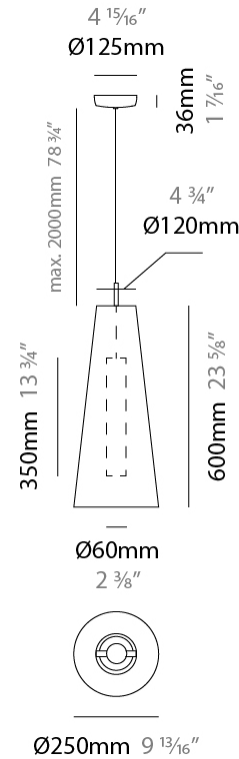

SAVINA SUSPENSION

D111076-

base number   Finish Options   -   Finish Options

1. To build a product code in our configurator select the specify button on the base model # product page
2. To build a manual product code on this datasheet choose from the options listed below in blue font and add the suffix to the base model #

GENERAL

Series: Savina
Brand: Ole
Division: Design
Mounting Type: Suspension
Mounting Location: Ceiling
Subcategory: Ambient

PHYSICAL

Shape: Cone
Diameter (mm): 250
Diameter (in): $9 \frac{13}{16}$
Height (mm): 600
Height (in): $23 \frac{5}{8}$
Max. Overall Height (mm): 2600
Max. Overall Height (in): $102 \frac{3}{8}$
Light Distribution: Direct
Fixture Finish: BEI / BLK / BLU / COG / DGN / GRY / MRN / MOC / MUS / OLV / SIL / STN / TER / WHI
Holder Finish: MWH / MBK
Fixture Material: Fabric Cord / Metal
Cable Details: 2000mm Cable
Upon Request: Other fabric cord colors available upon request (see downloadable finish chart)

ELECTRICAL

Number of Lamps: 1
Lamp Type: LED Retrofit
Lamp Shape: MR16
Bulb Included: Bulb Not Included
Max. Wattage Per Lamp (W): 5.5
Lamp Base: GU10
Input Voltage (V): 120

LED

OPTICAL

RATINGS AND CERTIFICATIONS

Certified By: Certified for North American Standards
IP rating: IP20

PROJECT	
TYPE	
SPECIFIER	
QUANTITY	
DATE