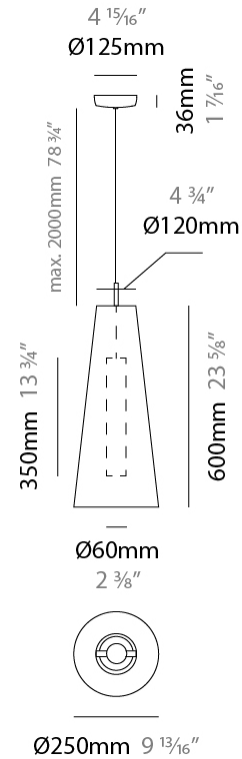

SAVINA SUSPENSION

D111076-

base number   Finish Options   -   Finish Options

1. To build a product code in our configurator select the specify button on the base model # product page
2. To build a manual product code on this datasheet choose from the options listed below in blue font and add the suffix to the base model #

GENERAL

Series: Savina
Brand: Ole
Division: Design
Mounting Type: Suspension
Mounting Location: Ceiling
Subcategory: Ambient

PHYSICAL

Shape: Cone
Diameter (mm): 250
Diameter (in): 9 ¹³/₁₆
Height (mm): 600
Height (in): 23 ⁵/₈
Max. Overall Height (mm): 2600
Max. Overall Height (in): 102 ³/₈
Light Distribution: Direct
Fixture Finish: BEI / BLK / BLU / COG / DGN / GRY / MRN / MOC / MUS / OLV / SIL / STN / TER / WHI
Holder Finish: MWH / MBK
Fixture Material: Fabric Cord / Metal
Cable Details: 2000mm Cable
Upon Request: Other fabric cord colors available upon request (see downloadable finish chart)

ELECTRICAL

Number of Lamps: 1
Lamp Type: LED Retrofit
Lamp Shape: MR16
Bulb Included: Bulb Not Included
Max. Wattage Per Lamp (W): 5.5
Lamp Base: GU10
Input Voltage (V): 120

LED

OPTICAL

RATINGS AND CERTIFICATIONS

Certified By: Certified for North American Standards
IP rating: IP20

PROJECT
TYPE
SPECIFIER
QUANTITY
DATE