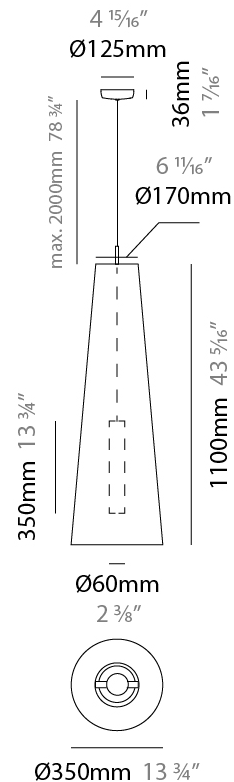

SAVINA SUSPENSION

D111077-

base number   Finish   Finish
Options   Options   Options

1. To build a product code in our configurator select the specify button on the base model # product page
2. To build a manual product code on this datasheet choose from the options listed below in blue font and add the suffix to the base model #

GENERAL

Series: Savina
Brand: Ole
Division: Design
Mounting Type: Suspension
Mounting Location: Ceiling
Subcategory: Ambient

PHYSICAL

Shape: Cone
Diameter (mm): 350
Diameter (in): 13 ³/₄
Height (mm): 1100
Height (in): 43 ⁵/₁₆
Max. Overall Height (mm): 3100
Max. Overall Height (in): 122 ¹/₁₆
Light Distribution: Direct
Fixture Finish: BEI / BLK / BLU / COG / DGN / GRY / MRN / MOC / MUS / OLV / SIL / STN / TER / WHI
Holder Finish: MWH / MBK
Fixture Material: Fabric Cord / Metal
Cable Details: 2000mm Cable
Upon Request: Other fabric cord colors available upon request (see downloadable finish chart)

ELECTRICAL

Number of Lamps: 1
Lamp Type: LED Retrofit
Lamp Shape: MR16
Bulb Included: Bulb Not Included
Max. Wattage Per Lamp (W): 5.5
Lamp Base: GU10
Input Voltage (V): 120

LED

OPTICAL

RATINGS AND CERTIFICATIONS

Certified By: Certified for North American Standards
IP rating: IP20

PROJECT
TYPE
SPECIFIER
QUANTITY
DATE