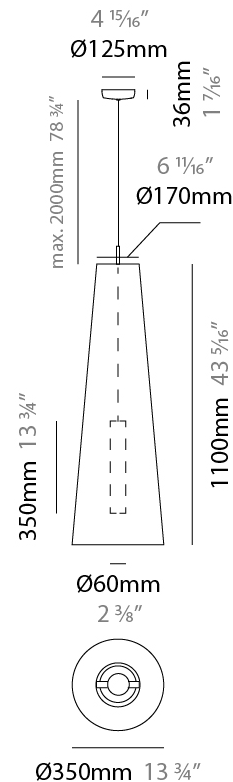

SAVINA SUSPENSION

D111077- _____

base number   Finish Options   -   Finish Options

1. To build a product code in our configurator select the specify button on the base model # product page
2. To build a manual product code on this datasheet choose from the options listed below in blue font and add the suffix to the base model #

GENERAL

Series: Savina
Brand: Ole
Division: Design
Mounting Type: Suspension
Mounting Location: Ceiling
Subcategory: Ambient

PHYSICAL

Shape: Cone
Diameter (mm): 350
Diameter (in): 13 ³/₄
Height (mm): 1100
Height (in): 43 ⁵/₁₆
Max. Overall Height (mm): 3100
Max. Overall Height (in): 122 ¹/₁₆
Light Distribution: Direct
Fixture Finish: BEI / BLK / BLU / COG / DGN / GRY / MRN / MOC / MUS / OLV / SIL / STN / TER / WHI
Holder Finish: MWH / MBK
Fixture Material: Fabric Cord / Metal
Cable Details: 2000mm Cable
Upon Request: Other fabric cord colors available upon request (see downloadable finish chart)

ELECTRICAL

Number of Lamps: 1
Lamp Type: LED Retrofit
Lamp Shape: MR16
Bulb Included: Bulb Not Included
Max. Wattage Per Lamp (W): 5.5
Lamp Base: GU10
Input Voltage (V): 120

LED

OPTICAL

RATINGS AND CERTIFICATIONS

Certified By: Certified for North American Standards
IP rating: IP20

PROJECT
TYPE
SPECIFIER
QUANTITY
DATE