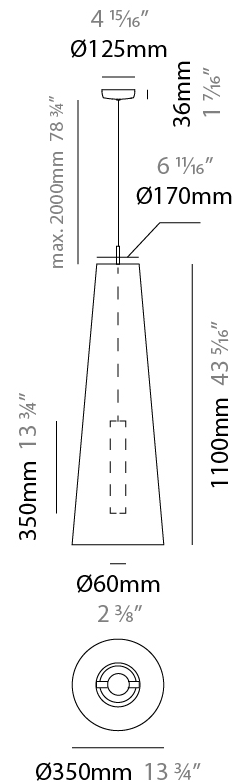

SAVINA SUSPENSION

D111077- _____

base number   Finish   Finish
Options   Options   Options

1. To build a product code in our configurator select the specify button on the base model # product page
2. To build a manual product code on this datasheet choose from the options listed below in blue font and add the suffix to the base model #

GENERAL

Series: Savina
Brand: Ole
Division: Design
Mounting Type: Suspension
Mounting Location: Ceiling
Subcategory: Ambient

PHYSICAL

Shape: Cone
Diameter (mm): 350
Diameter (in): 13 ³/₄
Height (mm): 1100
Height (in): 43 ⁵/₁₆
Max. Overall Height (mm): 3100
Max. Overall Height (in): 122 ¹/₁₆
Light Distribution: Direct
Fixture Finish: [BEI](#) / [BLK](#) / [BLU](#) / [COG](#) / [DGN](#) / [GRY](#) / [MRN](#) / [MOC](#) / [MUS](#) / [OLV](#) / [SIL](#) / [STN](#) / [TER](#) / [WHI](#)
Holder Finish: MWH / MBK
Fixture Material: Fabric Cord / Metal
Cable Details: 2000mm Cable
Upon Request: Other fabric cord colors available upon request (see downloadable finish chart)

ELECTRICAL

Number of Lamps: 1
Lamp Type: LED Retrofit
Lamp Shape: MR16
Bulb Included: Bulb Not Included
Max. Wattage Per Lamp (W): 5.5
Lamp Base: GU10
Input Voltage (V): 120

LED

OPTICAL

RATINGS AND CERTIFICATIONS

Certified By: Certified for North American Standards
IP rating: IP20

PROJECT
TYPE
SPECIFIER
QUANTITY
DATE