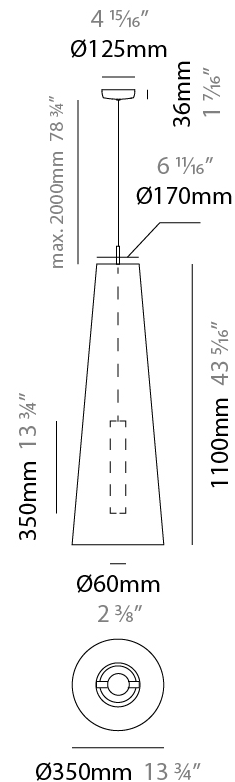

SAVINA SUSPENSION

D111077-

base number   Finish   Finish
Options   Options   Options

1. To build a product code in our configurator select the specify button on the base model # product page
2. To build a manual product code on this datasheet choose from the options listed below in blue font and add the suffix to the base model #

GENERAL

Series: Savina
Brand: Ole
Division: Design
Mounting Type: Suspension
Mounting Location: Ceiling
Subcategory: Ambient

PHYSICAL

Shape: Cone
Diameter (mm): 350
Diameter (in): 13 ³/₄
Height (mm): 1100
Height (in): 43 ⁵/₁₆
Max. Overall Height (mm): 3100
Max. Overall Height (in): 122 ¹/₁₆
Light Distribution: Direct
Fixture Finish: BEI / BLK / BLU / COG / DGN / GRY / MRN / MOC / MUS / OLV / SIL / STN / TER / WHI
Holder Finish: MWH / MBK
Fixture Material: Fabric Cord / Metal
Cable Details: 2000mm Cable
Upon Request: Other fabric cord colors available upon request (see downloadable finish chart)

ELECTRICAL

Number of Lamps: 1
Lamp Type: LED Retrofit
Lamp Shape: MR16
Bulb Included: Bulb Not Included
Max. Wattage Per Lamp (W): 5.5
Lamp Base: GU10
Input Voltage (V): 120

LED

OPTICAL

RATINGS AND CERTIFICATIONS

Certified By: Certified for North American Standards
IP rating: IP20

PROJECT
TYPE
SPECIFIER
QUANTITY
DATE