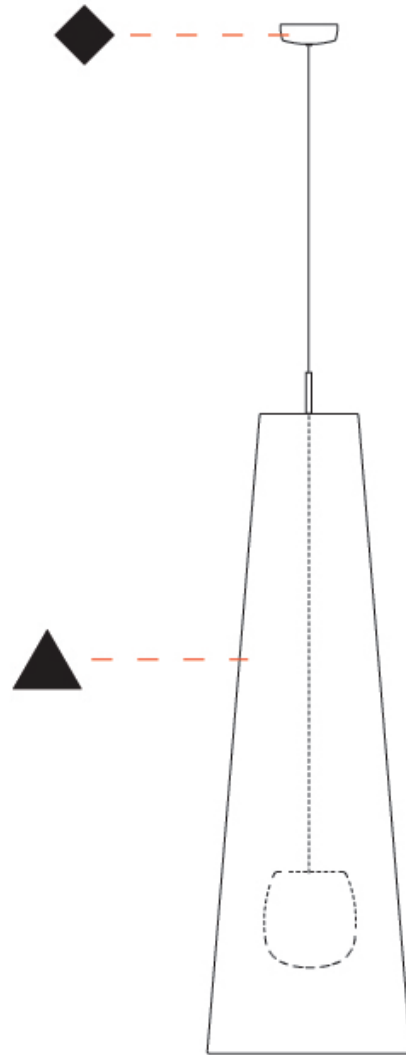

E111206-

PROJECT _____

TYPE _____

SPECIFIER _____

QUANTITY _____

DATE _____

E