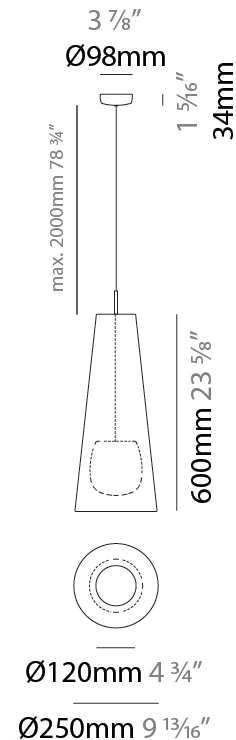

SAVINA SUSPENSION

E111205-

base number Finish
Options

1. To build a product code in our configurator select the specify button on the base model # product page
2. To build a manual product code on this datasheet choose from the options listed below in blue font and add the suffix to the base model #

GENERAL

Series: Savina
Partner: Ole
Division: Exterior
Installation: Suspension
Product Type: Pendant
Mounting Location: Ceiling

PHYSICAL

Shape: Cone
Diameter (mm): 250
Diameter (in): 9 ¹³/₁₆
Height (mm): 600
Height (in): 23 ⁵/₈
Max. Overall Height (mm): 2634
Max. Overall Height (in): 103 ⁵/₇
Fixture Finish: BEI / BLK / BLU / COG / DGN / GRY / MRN / MOC / MUS / OLV / SIL / STN / TER / WHI
Holder Finish: MBK
Fixture Material: Fabric Cord / Metal
Primary Material: Fabric - Recycled
Cable Details: 2000mm Cable
Upon Request: Matte White Holder

ELECTRICAL

Number of Lamps: 1
Lamp Type: LED Retrofit
Lamp Shape: A19
Bulb Included: Bulb Not Included
Max. Wattage Per Lamp (W): 15
Lamp Base: E26
Input Voltage (V): 120

LED

OPTICAL

RATINGS AND CERTIFICATIONS

Certified By: Certified for North American Standards
IP rating: IP66

PROJECT
TYPE
SPECIFIER
QUANTITY
DATE