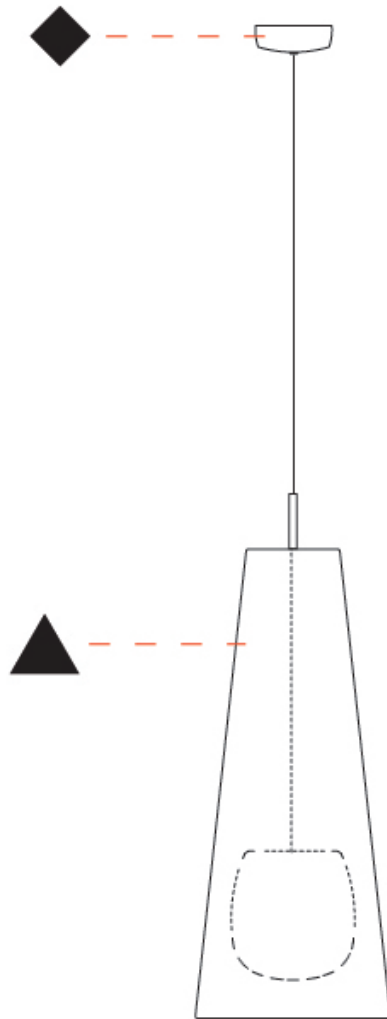

E111205-

PROJECT

TYPE

SPECIFIER

QUANTITY

DATE

E