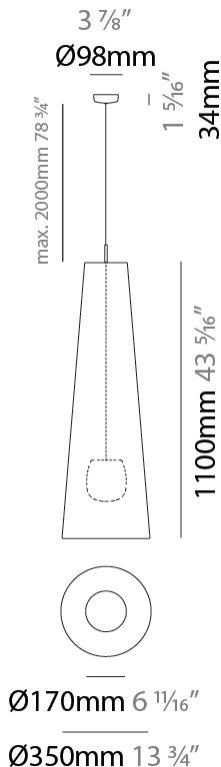

SAVINA SUSPENSION

E111206-

base number Finish
Options

1. To build a product code in our configurator select the specify button on the base model # product page
2. To build a manual product code on this datasheet choose from the options listed below in blue font and add the suffix to the base model #

GENERAL

Series: Savina
Partner: Ole
Division: Exterior
Installation: Suspension
Product Type: Pendant
Mounting Location: Ceiling

PHYSICAL

Shape: Cone
Diameter (mm): 350
Diameter (in): 13 3/4
Height (mm): 1100
Height (in): 43 5/16
Max. Overall Height (mm): 3134
Max. Overall Height (in): 123 3/8
Fixture Finish: BEI / BLK / BLU / COG / DGN / GRY / MRN / MOC / MUS / OLV / SIL / STN / TER / WHI
Holder Finish: MBK
Fixture Material: Fabric Cord / Metal
Primary Material: Fabric - Recycled
Cable Details: 2000mm Cable
Upon Request:)

ELECTRICAL

Number of Lamps: 1
Lamp Type: LED Retrofit
Lamp Shape: A19
Bulb Included: Bulb Not Included
Max. Wattage Per Lamp (W): 15
Lamp Base: E26
Input Voltage (V): 120

LED

OPTICAL

RATINGS AND CERTIFICATIONS

Certified By: Certified for North American Standards
IP rating: IP66

PROJECT
TYPE
SPECIFIER
QUANTITY
DATE