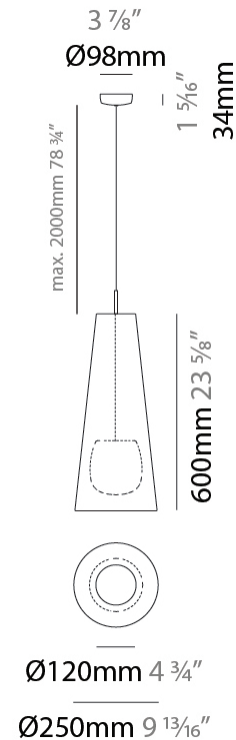

SAVINA SUSPENSION

E111205- _____

base number   Finish   Finish
Options   Options

1. To build a product code in our configurator select the specify button on the base model # product page
2. To build a manual product code on this datasheet choose from the options listed below in blue font and add the suffix to the base model #

GENERAL

Series: Savina
Brand: Ole
Division: Exterior
Mounting Type: Suspension
Mounting Location: Ceiling
Subcategory: Ambient

PHYSICAL

Shape: Cone
Diameter (mm): 250
Diameter (in): 9 ¹³/₁₆
Height (mm): 600
Height (in): 23 ⁵/₈
Max. Overall Height (mm): 2634
Max. Overall Height (in): 103 ⁵/₇
Light Distribution: Direct
Fixture Finish: BEI / BLK / BLU / COG / DGN / GRY / MRN / MOC / MUS / OLV / SIL / STN / TER / WHI
Holder Finish: MWH / MBK
Fixture Material: Fabric Cord / Metal
Cable Details: 2000mm Cable

ELECTRICAL

Number of Lamps: 1
Lamp Type: LED Retrofit
Lamp Shape: MR16
Bulb Included: Bulb Not Included
Max. Wattage Per Lamp (W): 15
Lamp Base: GU10
Input Voltage (V): 120

LED

OPTICAL

RATINGS AND CERTIFICATIONS

Certified By: Certified for North American Standards
IP rating: IP66

PROJECT
TYPE
SPECIFIER
QUANTITY
DATE