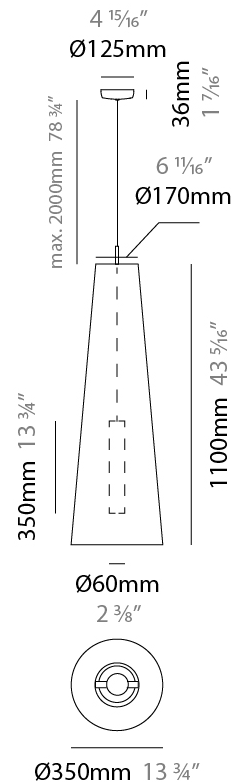

SAVINA SUSPENSION

D111077-

base number   Finish   Finish
Options   Options   Options

1. To build a product code in our configurator select the specify button on the base model # product page
2. To build a manual product code on this datasheet choose from the options listed below in blue font and add the suffix to the base model #

GENERAL

Series: Savina
Brand: Ole
Division: Design
Mounting Type: Suspension
Mounting Location: Ceiling
Subcategory: Ambient

PHYSICAL

Shape: Cone
Diameter (mm): 350
Diameter (in): 13 ³/₄
Height (mm): 1100
Height (in): 43 ⁵/₁₆
Max. Overall Height (mm): 3100
Max. Overall Height (in): 122 ¹/₁₆
Light Distribution: Direct
Fixture Finish: [BEI](#) / [BLK](#) / [BLU](#) / [COG](#) / [DGN](#) / [GRY](#) / [MRN](#) / [MOC](#) / [MUS](#) / [OLV](#) / [SIL](#) / [STN](#) / [TER](#) / [WHI](#)
Holder Finish: [MWH](#) / [MBK](#)
Fixture Material: Fabric Cord / Metal
Cable Details: 2000mm Cable
Upon Request: Other fabric cord colors available upon request (see downloadable finish chart)

ELECTRICAL

Number of Lamps: 1
Lamp Type: LED Retrofit
Lamp Shape: MR16
Bulb Included: Bulb Not Included
Max. Wattage Per Lamp (W): 5.5
Lamp Base: GU10
Input Voltage (V): 120

LED

OPTICAL

RATINGS AND CERTIFICATIONS

Certified By: Certified for North American Standards
IP rating: IP20

PROJECT
TYPE
SPECIFIER
QUANTITY
DATE