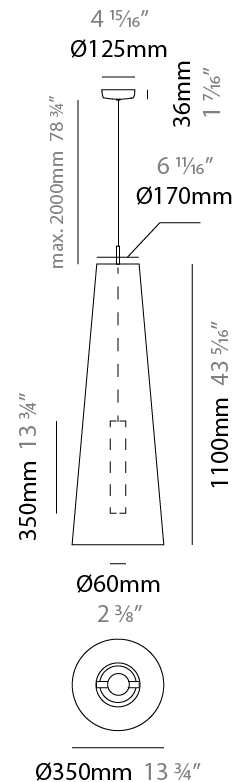

SAVINA SUSPENSION

D111077- _____

base number   Finish   Finish
Options   Options   Options

1. To build a product code in our configurator select the specify button on the base model # product page
2. To build a manual product code on this datasheet choose from the options listed below in blue font and add the suffix to the base model #

GENERAL

Series: Savina
Brand: Ole
Division: Design
Mounting Type: Suspension
Mounting Location: Ceiling
Subcategory: Ambient

PHYSICAL

Shape: Cone
Diameter (mm): 350
Diameter (in): 13 ³/₄
Height (mm): 1100
Height (in): 43 ⁵/₁₆
Max. Overall Height (mm): 3100
Max. Overall Height (in): 122 ¹/₁₆
Light Distribution: Direct
Fixture Finish: [BEI](#) / [BLK](#) / [BLU](#) / [COG](#) / [DGN](#) / [GRY](#) / [MRN](#) / [MOC](#) / [MUS](#) / [OLV](#) / [SIL](#) / [STN](#) / [TER](#) / [WHI](#)
Holder Finish: [MWH](#) / [MBK](#)
Fixture Material: Fabric Cord / Metal
Cable Details: 2000mm Cable
Upon Request: Other fabric cord colors available upon request (see downloadable finish chart)

ELECTRICAL

Number of Lamps: 1
Lamp Type: LED Retrofit
Lamp Shape: MR16
Bulb Included: Bulb Not Included
Max. Wattage Per Lamp (W): 5.5
Lamp Base: GU10
Input Voltage (V): 120

LED

OPTICAL

RATINGS AND CERTIFICATIONS

Certified By: Certified for North American Standards
IP rating: IP20

PROJECT
TYPE
SPECIFIER
QUANTITY
DATE