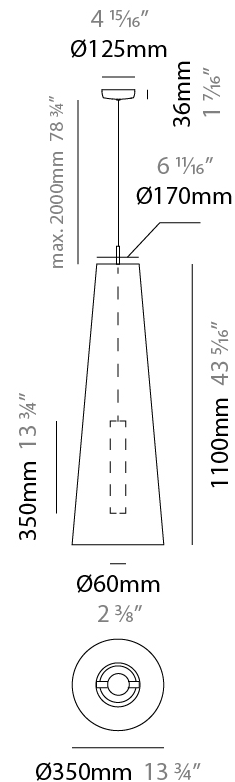

SAVINA SUSPENSION

D111077-

base number   Finish   Finish
Options   Options

1. To build a product code in our configurator select the specify button on the base model # product page
2. To build a manual product code on this datasheet choose from the options listed below in blue font and add the suffix to the base model #

GENERAL

Series: Savina
Brand: Ole
Division: Design
Mounting Type: Suspension
Mounting Location: Ceiling
Subcategory: Ambient

PHYSICAL

Shape: Cone
Diameter (mm): 350
Diameter (in): 13 ³/₄
Height (mm): 1100
Height (in): 43 ⁵/₁₆
Max. Overall Height (mm): 3100
Max. Overall Height (in): 122 ¹/₁₆
Light Distribution: Direct
Fixture Finish: BEI / BLK / BLU / COG / DGN / GRY / MRN / MOC / MUS / OLV / SIL / STN / TER / WHI
Holder Finish: MWH / MBK
Fixture Material: Fabric Cord / Metal
Cable Details: 2000mm Cable
Upon Request: Other fabric cord colors available upon request (see downloadable finish chart)

ELECTRICAL

Number of Lamps: 1
Lamp Type: LED Retrofit
Lamp Shape: MR16
Bulb Included: Bulb Not Included
Max. Wattage Per Lamp (W): 5.5
Lamp Base: GU10
Input Voltage (V): 120

LED

OPTICAL

RATINGS AND CERTIFICATIONS

Certified By: Certified for North American Standards
IP rating: IP20

PROJECT
TYPE
SPECIFIER
QUANTITY
DATE