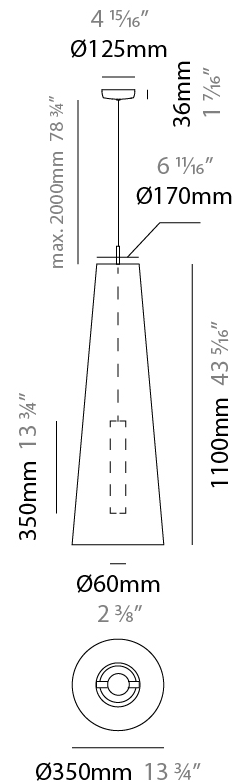

SAVINA SUSPENSION

D111077- _____

base number   Finish   Finish
Options   Options   Options

1. To build a product code in our configurator select the specify button on the base model # product page
2. To build a manual product code on this datasheet choose from the options listed below in blue font and add the suffix to the base model #

GENERAL

Series: Savina
Brand: Ole
Division: Design
Mounting Type: Suspension
Mounting Location: Ceiling
Subcategory: Ambient

PHYSICAL

Shape: Cone
Diameter (mm): 350
Diameter (in): 13 3/4
Height (mm): 1100
Height (in): 43 5/16
Max. Overall Height (mm): 3100
Max. Overall Height (in): 122 1/16
Light Distribution: Direct
Fixture Finish: BEI / BLK / BLU / COG / DGN / GRY / MRN / MOC / MUS / OLV / SIL / STN / TER / WHI
Holder Finish: MWH / MBK
Fixture Material: Fabric Cord / Metal
Cable Details: 2000mm Cable
Upon Request: Other fabric cord colors available upon request (see downloadable finish chart)

ELECTRICAL

Number of Lamps: 1
Lamp Type: LED Retrofit
Lamp Shape: MR16
Bulb Included: Bulb Not Included
Max. Wattage Per Lamp (W): 5.5
Lamp Base: GU10
Input Voltage (V): 120

LED

OPTICAL

RATINGS AND CERTIFICATIONS

Certified By: Certified for North American Standards
IP rating: IP20

PROJECT
TYPE
SPECIFIER
QUANTITY
DATE