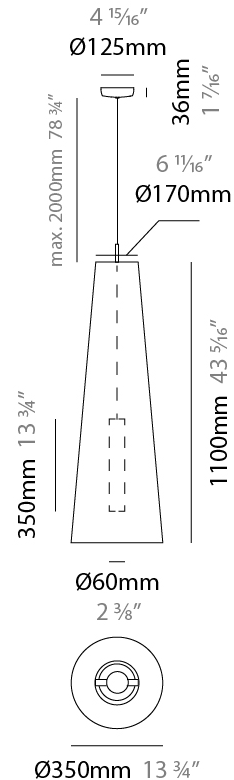

SAVINA SUSPENSION

D111077- _____

base number   Finish   Finish
Options   Options   Options

1. To build a product code in our configurator select the specify button on the base model # product page
2. To build a manual product code on this datasheet choose from the options listed below in blue font and add the suffix to the base model #

GENERAL

Series: Savina
Brand: Ole
Division: Design
Mounting Type: Suspension
Mounting Location: Ceiling
Subcategory: Ambient

PHYSICAL

Shape: Cone
Diameter (mm): 350
Diameter (in): 13 ³/₄
Height (mm): 1100
Height (in): 43 ⁵/₁₆
Max. Overall Height (mm): 3100
Max. Overall Height (in): 122 ¹/₁₆
Light Distribution: Direct
Fixture Finish: BEI / BLK / BLU / COG / DGN / GRY / MRN / MOC / MUS / OLV / SIL / STN / TER / WHI
Holder Finish: MWH / MBK
Fixture Material: Fabric Cord / Metal
Cable Details: 2000mm Cable
Upon Request: Other fabric cord colors available upon request (see downloadable finish chart)

ELECTRICAL

Number of Lamps: 1
Lamp Type: LED Retrofit
Lamp Shape: MR16
Bulb Included: Bulb Not Included
Max. Wattage Per Lamp (W): 5.5
Lamp Base: GU10
Input Voltage (V): 120

LED

OPTICAL

RATINGS AND CERTIFICATIONS

Certified By: Certified for North American Standards
IP rating: IP20

PROJECT
TYPE
SPECIFIER
QUANTITY
DATE