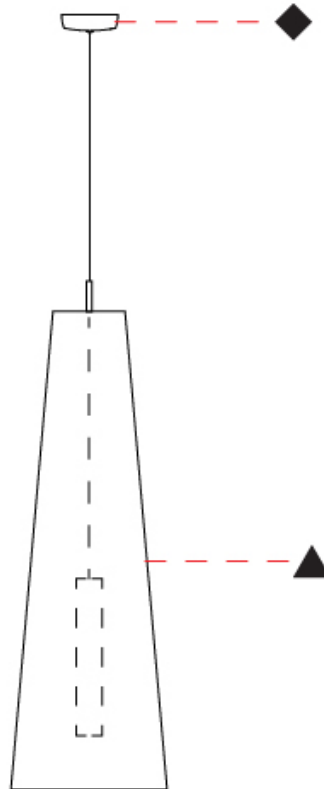

D111077-

PROJECT

TYPE

SPECIFIER

QUANTITY

DATE

D