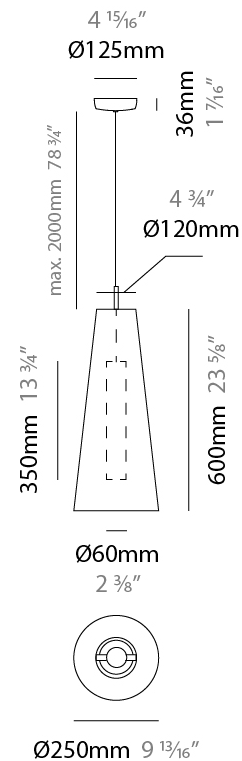

SAVINA SUSPENSION

D111076-

base number Finish
Options

1. To build a product code in our configurator select the specify button on the base model # product page
2. To build a manual product code on this datasheet choose from the options listed below in blue font and add the suffix to the base model #

GENERAL

Series: Savina
Partner: Ole
Division: Design
Installation: Suspension
Product Type: Pendant
Mounting Location: Ceiling

PHYSICAL

Shape: Cone
Diameter (mm): 250
Diameter (in): 9 ¹³/₁₆
Height (mm): 600
Height (in): 23 ⁵/₈
Max. Overall Height (mm): 2600
Max. Overall Height (in): 102 ³/₈
Fixture Finish: BEI / BLK / BLU / COG / DGN / GRY / MRN / MOC / MUS / OLV / SIL / STN / TER / WHI
Holder Finish: MBK
Fixture Material: Fabric Cord / Metal
Primary Material: Fabric - Recycled
Cable Details: 2000mm Cable
Upon Request: Other fabric cord colors available upon request (see downloadable finish chart) Matte White Holder

ELECTRICAL

Number of Lamps: 1
Lamp Type: LED Retrofit
Lamp Shape: MR16
Bulb Included: Bulb Not Included
Max. Wattage Per Lamp (W): 5.5
Lamp Base: GU10
Input Voltage (V): 120

LED

OPTICAL

RATINGS AND CERTIFICATIONS

Certified By: Certified for North American Standards
IP rating: IP20

PROJECT
TYPE
SPECIFIER
QUANTITY
DATE