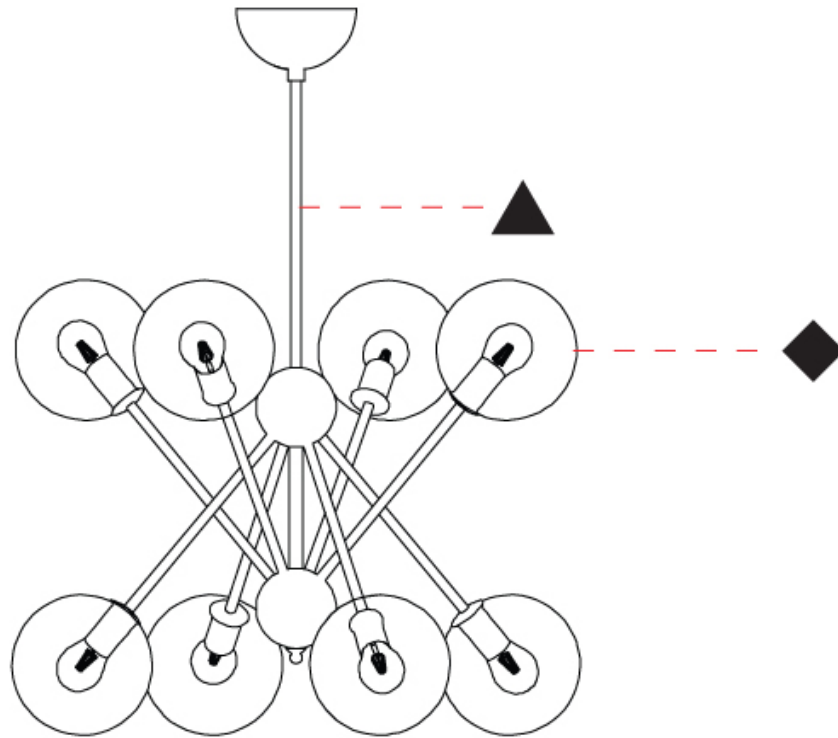

GENERAL

Series: Scarlett
 Brand: Cangini & Tucci
 Division: Design
 Mounting Type: Suspension
 Mounting Location: Ceiling
 Subcategory: Chandelier

PHYSICAL

Shape: Abstract
 Diameter (mm): 600
 Diameter (in): 23 ⁵/₈
 Height (mm): 720
 Height (in): 28 ³/₈
 Light Distribution: Omnidirectional
 Weight (kg): 3.700
 Weight (lbs): 8.16
 Fixture Finish: [TRA / AMB / TOB / SWH](#)
 Holder Finish: BBS / BBZ
 Fixture Material: Glass / Metal
 Cable Details: Black Rubber Cable

SCARLETT SUSPENSION

D141200-

PROJECT _____

TYPE _____

SPECIFIER _____

QUANTITY _____

DATE _____

D

GENERAL

Series: Scarlett
 Brand: Cangini & Tucci
 Division: Design
 Mounting Type: Suspension
 Mounting Location: Ceiling
 Subcategory: Chandelier

PHYSICAL

Shape: Abstract
 Diameter (mm): 800
 Diameter (in): 31 1/2
 Height (mm): 980
 Height (in): 38 9/16
 Light Distribution: Omnidirectional
 Weight (kg): 6.500
 Weight (lbs): 14.33
 Fixture Finish: [TRA / AMB / TOB / SWH](#)
 Holder Finish: BBS / BBZ
 Fixture Material: Glass / Metal
 Cable Details: Black Rubber Cable

GENERAL

Series: Scarlett
 Brand: Cangiini & Tucci
 Division: Design
 Mounting Type: Suspension
 Mounting Location: Ceiling
 Subcategory: Chandelier

PHYSICAL

Shape: Abstract
 Diameter (mm): 1020
 Diameter (in): 40 ³/₁₆
 Height (mm): 1140
 Height (in): 44 ⁷/₈
 Light Distribution: Omnidirectional
 Weight (kg): 8.200
 Weight (lbs): 14.33
 Fixture Finish: TRA / AMB / TOB / SWH
 Holder Finish: BBS / BBZ
 Fixture Material: Glass / Metal
 Cable Details: Black Rubber Cable