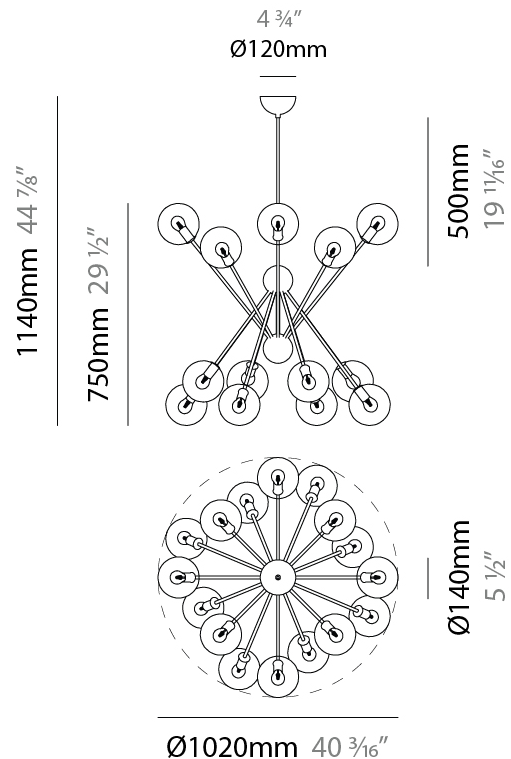

SCARLETT SUSPENSION

D141202-

base number   Finish Options   -   Finish Options

1. To build a product code in our configurator select the specify button on the base model # product page
2. To build a manual product code on this datasheet choose from the options listed below in blue font and add the suffix to the base model #

GENERAL

Series: Scarlett
Brand: Cangiini & Tucci
Division: Design
Mounting Type: Suspension
Mounting Location: Ceiling
Subcategory: Chandelier

PHYSICAL

Shape: Abstract
Diameter (mm): 1020
Diameter (in): 40 ³/₁₆
Height (mm): 1140
Height (in): 44 ⁷/₈
Light Distribution: Omnidirectional
Weight (kg): 8.200
Weight (lbs): 14.33
Fixture Finish: TRA / AMB / TOB / SWH
Holder Finish: BBS / BBZ
Fixture Material: Glass / Metal
Cable Details: Black Rubber Cable

ELECTRICAL

Number of Lamps: 16
Lamp Type: LED Retrofit
Bulb Included: Bulb Not Included
Max. Wattage Per Lamp (W): 4
Lamp Base: E12
Input Voltage (V): 120

LED

OPTICAL

RATINGS AND CERTIFICATIONS

Certified By: Certified for North American Standards
IP rating: IP20

PROJECT _____
TYPE _____
SPECIFIER _____
QUANTITY _____
DATE _____