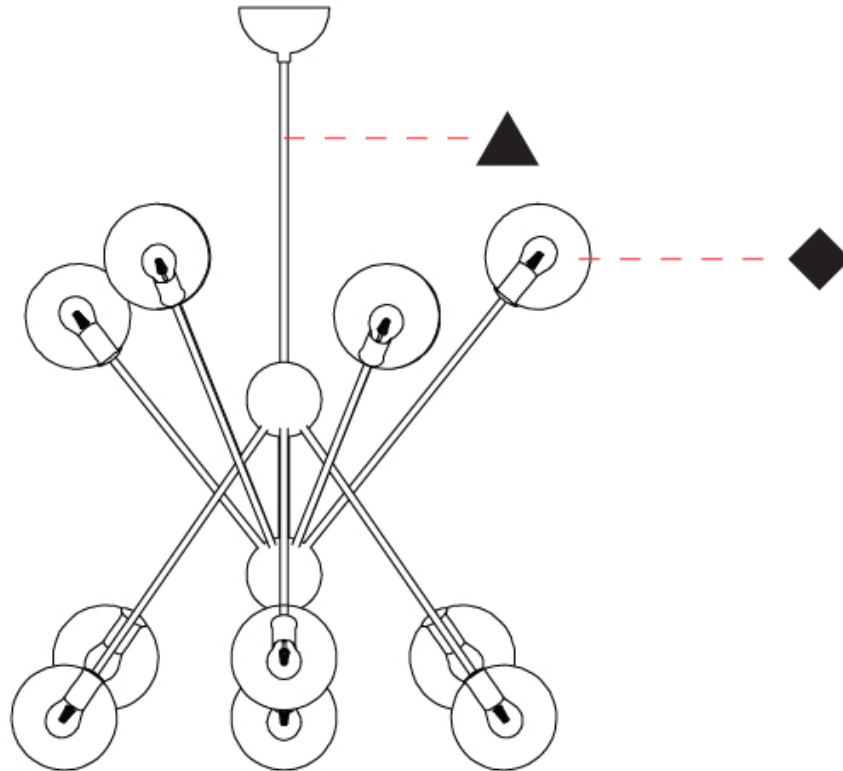

SCARLETT SUSPENSION

D141201-

PROJECT	_____
TYPE	_____
SPECIFIER	_____
QUANTITY	_____
DATE	_____

D