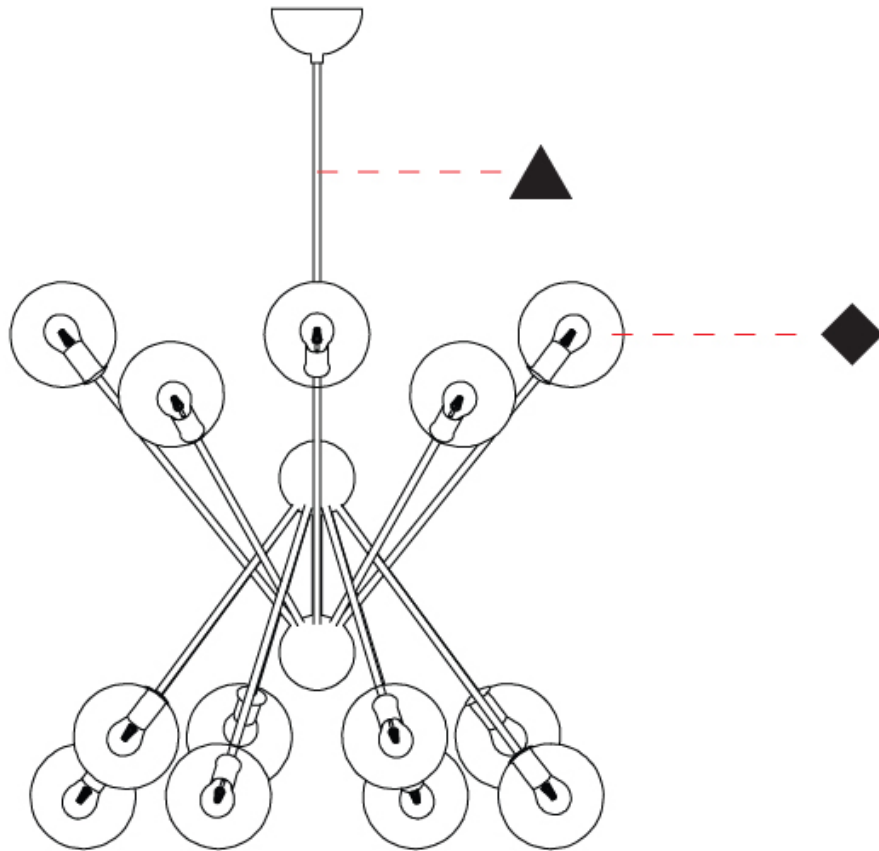

SCARLETT SUSPENSION

D141202-

PROJECT	_____
TYPE	_____
SPECIFIER	_____
QUANTITY	_____
DATE	_____

D