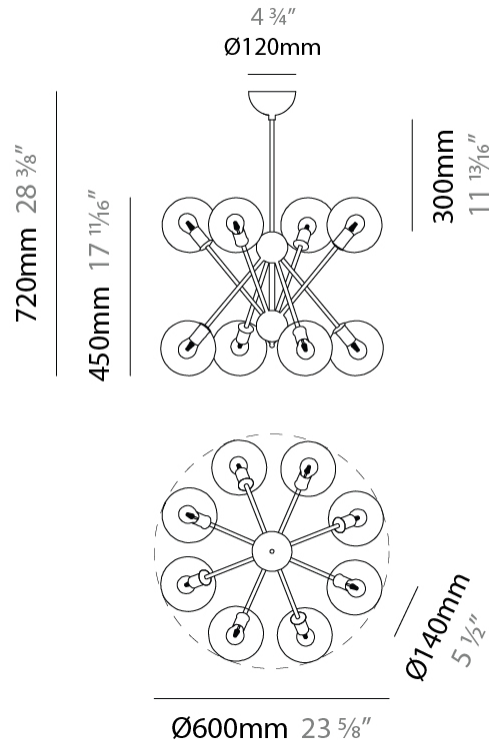

PROJECT _____
TYPE _____
SPECIFIER _____
QUANTITY _____
DATE _____

SCARLETT SUSPENSION

D141200- -

base number   Finish Options   Finish Options

1. To build a product code in our configurator select the specify button on the base model # product page
2. To build a manual product code on this datasheet choose from the options listed below in blue font and add the suffix to the base model #

GENERAL

Series: Scarlett
Brand: Cangini & Tucci
Division: Design
Mounting Type: Suspension
Mounting Location: Ceiling
Subcategory: Chandelier

PHYSICAL

Shape: Abstract
Diameter (mm): 600
Diameter (in): 23 ⁵/₈
Height (mm): 720
Height (in): 28 ³/₈
Light Distribution: Omnidirectional
Weight (kg): 3.700
Weight (lbs): 8.16
Fixture Finish: [TRA / AMB / TOB / SWH](#)
Holder Finish: BBS / BBZ
Fixture Material: Glass / Metal
Cable Details: Black Rubber Cable

ELECTRICAL

Number of Lamps: 8
Lamp Type: LED Retrofit
Bulb Included: Bulb Not Included
Max. Wattage Per Lamp (W): 4
Lamp Base: E12
Input Voltage (V): 120

LED

OPTICAL

RATINGS AND CERTIFICATIONS

Certified By: Certified for North American Standards
IP rating: IP20