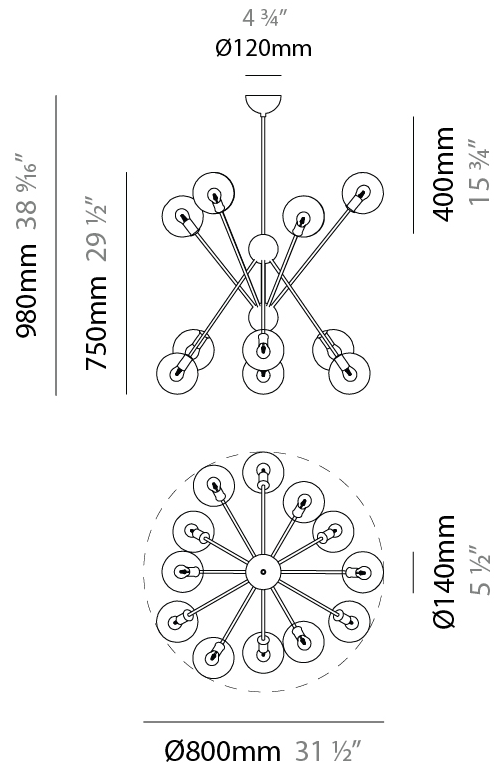

SCARLETT SUSPENSION

D141201- -

base number   Finish   Finish
Options   Options

PROJECT
TYPE
SPECIFIER
QUANTITY
DATE

1. To build a product code in our configurator select the specify button on the base model # product page
2. To build a manual product code on this datasheet choose from the options listed below in blue font and add the suffix to the base model #

GENERAL

Series: Scarlett
Brand: Cangini & Tucci
Division: Design
Mounting Type: Suspension
Mounting Location: Ceiling
Subcategory: Chandelier

PHYSICAL

Shape: Abstract
Diameter (mm): 800
Diameter (in): 31 1/2
Height (mm): 980
Height (in): 38 9/16
Light Distribution: Omnidirectional
Weight (kg): 6.500
Weight (lbs): 14.33
Fixture Finish: [TRA / AMB / TOB / SWH](#)
Holder Finish: BBS / BBZ
Fixture Material: Glass / Metal
Cable Details: Black Rubber Cable

ELECTRICAL

Number of Lamps: 12
Lamp Type: LED Retrofit
Bulb Included: Bulb Not Included
Max. Wattage Per Lamp (W): 4
Lamp Base: E12
Input Voltage (V): 120

LED

OPTICAL

RATINGS AND CERTIFICATIONS

Certified By: Certified for North American Standards
IP rating: IP20