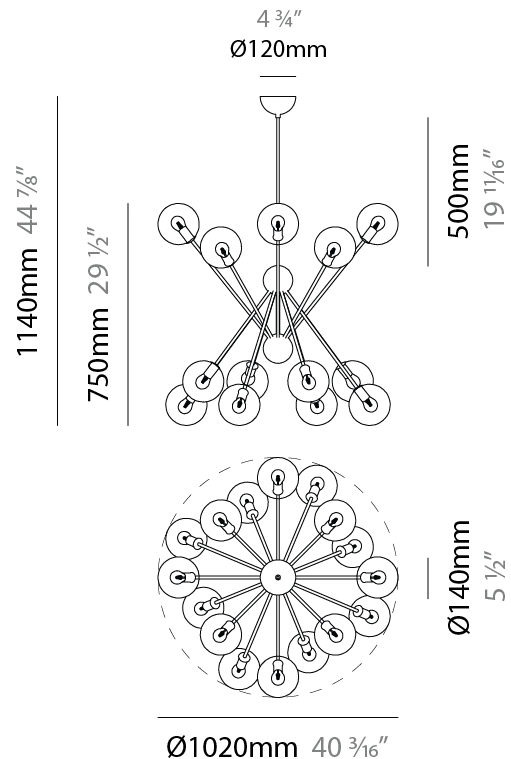

SCARLETT SUSPENSION

D141202- -

base number   Finish Options   Finish Options

1. To build a product code in our configurator select the specify button on the base model # product page
2. To build a manual product code on this datasheet choose from the options listed below in blue font and add the suffix to the base model #

GENERAL

Series: Scarlett
Brand: Cangiini & Tucci
Division: Design
Mounting Type: Suspension
Mounting Location: Ceiling
Subcategory: Chandelier

PHYSICAL

Shape: Abstract
Diameter (mm): 1020
Diameter (in): 40 ³/₁₆
Height (mm): 1140
Height (in): 44 ⁷/₈
Light Distribution: Omnidirectional
Weight (kg): 8.200
Weight (lbs): 14.33
Fixture Finish: [TRA / AMB / TOB / SWH](#)
Holder Finish: BBS / BBZ
Fixture Material: Glass / Metal
Cable Details: Black Rubber Cable

ELECTRICAL

Number of Lamps: 16
Lamp Type: LED Retrofit
Bulb Included: Bulb Not Included
Max. Wattage Per Lamp (W): 4
Lamp Base: E12
Input Voltage (V): 120

LED

OPTICAL

RATINGS AND CERTIFICATIONS

Certified By: Certified for North American Standards
IP rating: IP20

PROJECT	_____
TYPE	_____
SPECIFIER	_____
QUANTITY	_____
DATE	_____