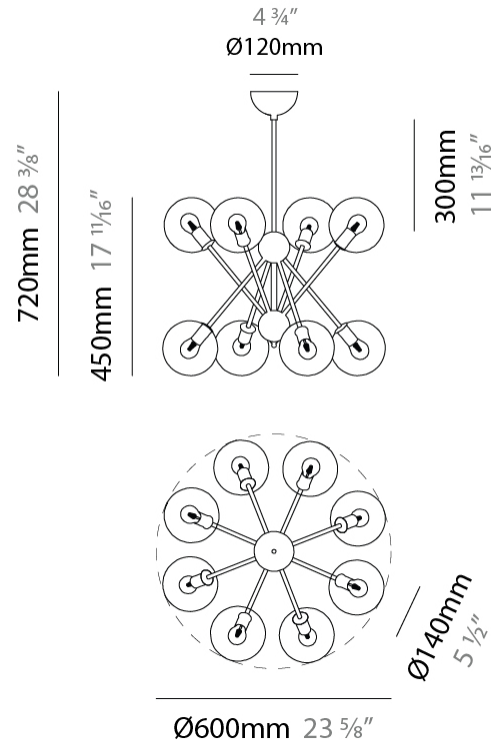

SCARLETT SUSPENSION

D141200-

base number   Finish Options   -   Finish Options

1. To build a product code in our configurator select the specify button on the base model # product page
2. To build a manual product code on this datasheet choose from the options listed below in blue font and add the suffix to the base model #

GENERAL

Series: Scarlett
Brand: Cangini & Tucci
Division: Design
Mounting Type: Suspension
Mounting Location: Ceiling
Subcategory: Chandelier

PHYSICAL

Shape: Abstract
Diameter (mm): 600
Diameter (in): 23 ⁵/₈
Height (mm): 720
Height (in): 28 ³/₈
Light Distribution: Omnidirectional
Weight (kg): 3.700
Weight (lbs): 8.16
Fixture Finish: TRA / AMB / TOB / SWH
Holder Finish: BBS / BBZ
Fixture Material: Glass / Metal
Cable Details: Black Rubber Cable

ELECTRICAL

Number of Lamps: 8
Lamp Type: LED Retrofit
Bulb Included: Bulb Not Included
Max. Wattage Per Lamp (W): 4
Lamp Base: E12
Input Voltage (V): 120

LED

OPTICAL

RATINGS AND CERTIFICATIONS

Certified By: Certified for North American Standards
IP rating: IP20

PROJECT _____
TYPE _____
SPECIFIER _____
QUANTITY _____
DATE _____