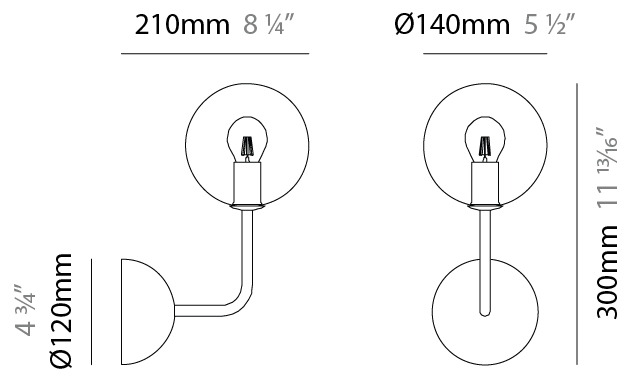

SCARLETT SURFACE

D143031-

base number   Finish   Finish
Options   Options

1. To build a product code in our configurator select the specify button on the base model # product page
2. To build a manual product code on this datasheet choose from the options listed below in blue font and add the suffix to the base model #

GENERAL

Series: Scarlett
Brand: Cangini & Tucci
Division: Design
Mounting Type: Surface
Mounting Location: Wall
Subcategory: Ambient

PHYSICAL

Shape: Abstract
Length (mm): 140
Length (in): 5 1/2
Height (mm): 300
Depth (mm): 210
Height (in): 11 13/16
Depth (in): 8 1/4
Light Distribution: Omnidirectional
Weight (kg): 0.580
Weight (lbs): 1.28
Fixture Finish: TRA / AMB / TOB / SWH
Holder Finish: BBS / BBZ
Fixture Material: Glass / Metal
Cable Details: Black Rubber Cable

ELECTRICAL

Number of Lamps: 1
Lamp Type: LED Retrofit
Bulb Included: Bulb Not Included
Max. Wattage Per Lamp (W): 4
Lamp Base: E12
Input Voltage (V): 120

LED

OPTICAL

RATINGS AND CERTIFICATIONS

Certified By: Certified for North American Standards
IP rating: IP20

PROJECT
TYPE
SPECIFIER
QUANTITY
DATE