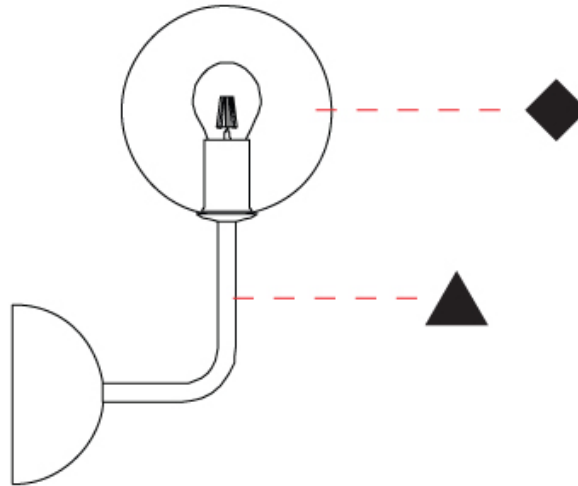

D143031-

PROJECT

TYPE

SPECIFIER

QUANTITY

DATE

D