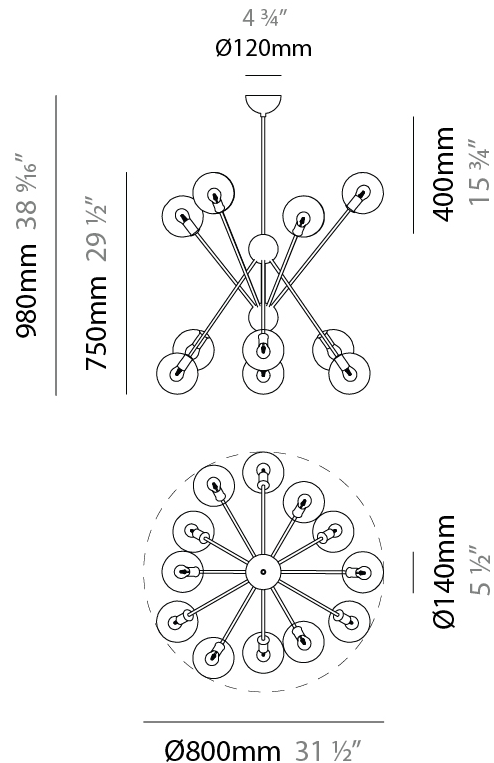

SCARLETT SUSPENSION

D141201- -

base number   Finish Options   Finish Options

PROJECT
TYPE
SPECIFIER
QUANTITY
DATE

1. To build a product code in our configurator select the specify button on the base model # product page
2. To build a manual product code on this datasheet choose from the options listed below in blue font and add the suffix to the base model #

GENERAL

Series: Scarlett
Brand: Cangini & Tucci
Division: Design
Mounting Type: Suspension
Mounting Location: Ceiling
Subcategory: Chandelier

PHYSICAL

Shape: Abstract
Diameter (mm): 800
Diameter (in): 31 1/2
Height (mm): 980
Height (in): 38 9/16
Light Distribution: Omnidirectional
Weight (kg): 6.500
Weight (lbs): 14.33
Fixture Finish: [TRA / AMB / TOB / SWH](#)
Holder Finish: BBS / BBZ
Fixture Material: Glass / Metal
Cable Details: Black Rubber Cable

ELECTRICAL

Number of Lamps: 12
Lamp Type: LED Retrofit
Bulb Included: Bulb Not Included
Max. Wattage Per Lamp (W): 4
Lamp Base: E12
Input Voltage (V): 120

LED

OPTICAL

RATINGS AND CERTIFICATIONS

Certified By: Certified for North American Standards
IP rating: IP20