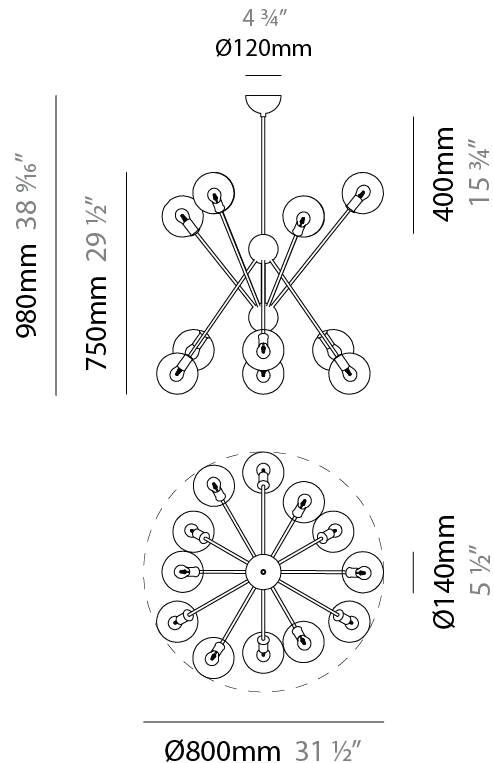

SCARLETT SUSPENSION

D141201- -

base number   Finish   Finish
Options   Options

PROJECT
TYPE
SPECIFIER
QUANTITY
DATE

1. To build a product code in our configurator select the specify button on the base model # product page
2. To build a manual product code on this datasheet choose from the options listed below in blue font and add the suffix to the base model #

GENERAL

Series: Scarlett
Brand: Cangiini & Tucci
Division: Design
Mounting Type: Suspension
Mounting Location: Ceiling
Subcategory: Chandelier

PHYSICAL

Shape: Abstract
Diameter (mm): 800
Diameter (in): 31 1/2
Height (mm): 980
Height (in): 38 9/16
Light Distribution: Omnidirectional
Weight (kg): 6.500
Weight (lbs): 14.33
Fixture Finish: [TRA / AMB / TOB / SWH](#)
Holder Finish: BBS / BBZ
Fixture Material: Glass / Metal
Cable Details: Black Rubber Cable

ELECTRICAL

Number of Lamps: 12
Lamp Type: LED Retrofit
Bulb Included: Bulb Not Included
Max. Wattage Per Lamp (W): 4
Lamp Base: E12
Input Voltage (V): 120

LED

OPTICAL

RATINGS AND CERTIFICATIONS

Certified By: Certified for North American Standards
IP rating: IP20