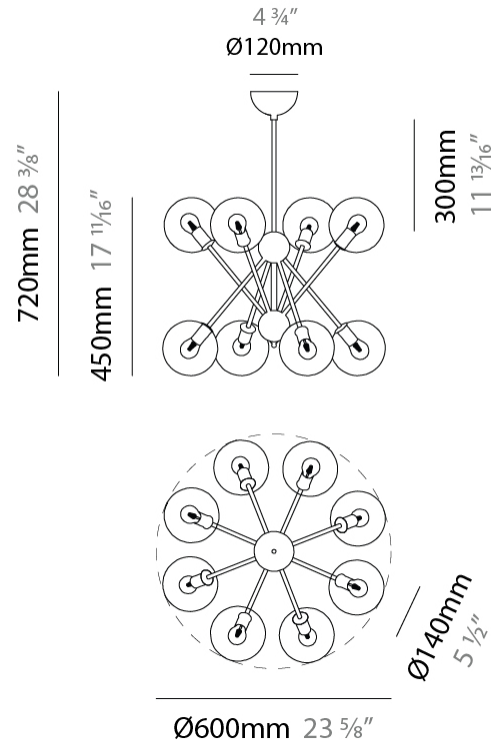

SCARLETT SUSPENSION

D141200-

base number   Finish Options   -   Finish Options

1. To build a product code in our configurator select the specify button on the base model # product page
2. To build a manual product code on this datasheet choose from the options listed below in blue font and add the suffix to the base model #

GENERAL

Series: Scarlett
Brand: Cangini & Tucci
Division: Design
Mounting Type: Suspension
Mounting Location: Ceiling
Subcategory: Chandelier

PHYSICAL

Shape: Abstract
Diameter (mm): 600
Diameter (in): 23 ⁵/₈
Height (mm): 720
Height (in): 28 ³/₈
Light Distribution: Omnidirectional
Weight (kg): 3.700
Weight (lbs): 8.16
Fixture Finish: TRA / AMB / TOB / SWH
Holder Finish: BBS / BBZ
Fixture Material: Glass / Metal
Cable Details: Black Rubber Cable

ELECTRICAL

Number of Lamps: 8
Lamp Type: LED Retrofit
Bulb Included: Bulb Not Included
Max. Wattage Per Lamp (W): 4
Lamp Base: E12
Input Voltage (V): 120

LED

OPTICAL

RATINGS AND CERTIFICATIONS

Certified By: Certified for North American Standards
IP rating: IP20

PROJECT _____
TYPE _____
SPECIFIER _____
QUANTITY _____
DATE _____