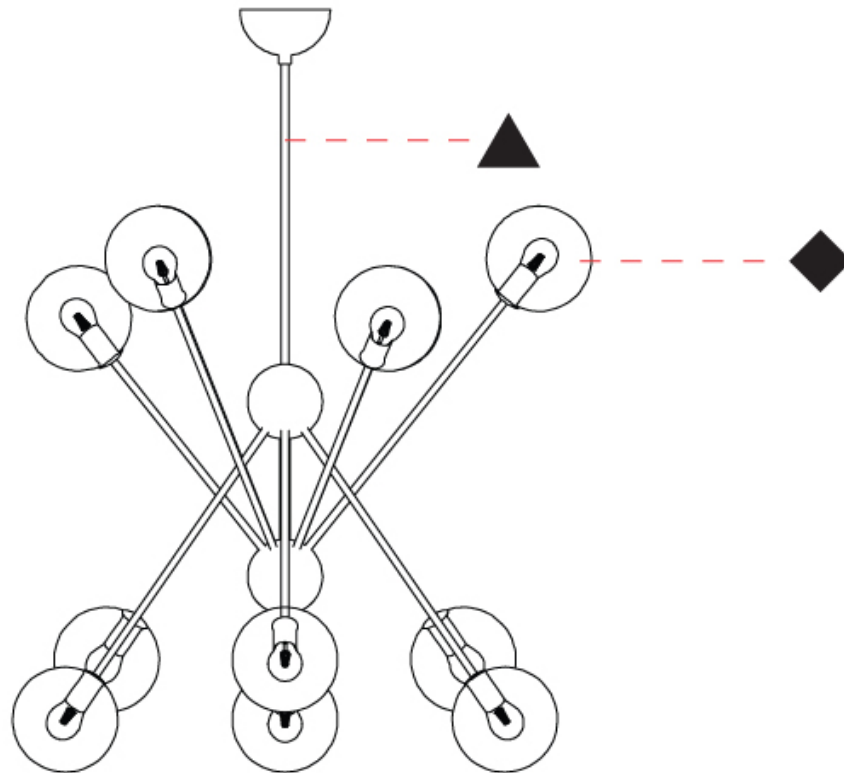

SCARLETT SUSPENSION

D141201-

PROJECT	_____
TYPE	_____
SPECIFIER	_____
QUANTITY	_____
DATE	_____

D