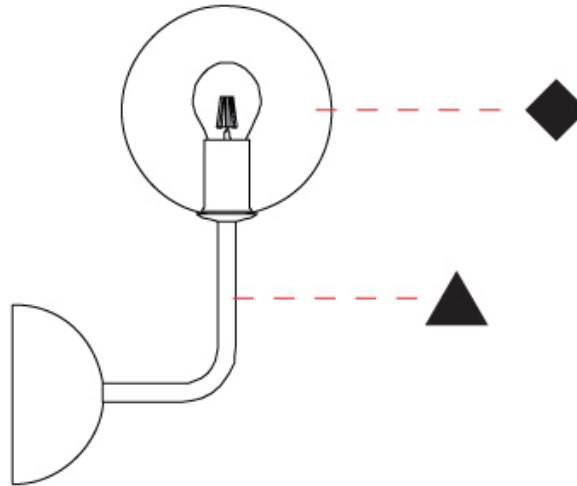

D143031-

PROJECT

TYPE

SPECIFIER

QUANTITY

DATE

D