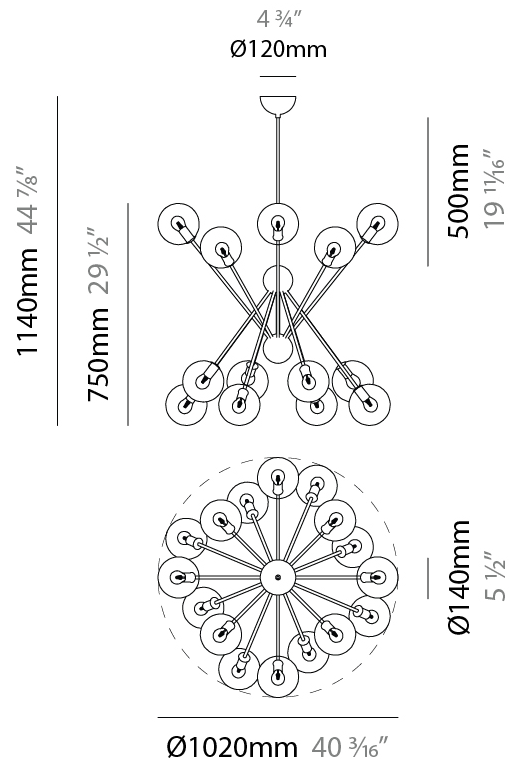

SCARLETT SUSPENSION

D141202-

base number   Finish Options   Finish Options

1. To build a product code in our configurator select the specify button on the base model # product page
2. To build a manual product code on this datasheet choose from the options listed below in blue font and add the suffix to the base model #

GENERAL

Series: Scarlett
Brand: Cangiini & Tucci
Division: Design
Mounting Type: Suspension
Mounting Location: Ceiling
Subcategory: Chandelier

PHYSICAL

Shape: Abstract
Diameter (mm): 1020
Diameter (in): 40 ³/₁₆
Height (mm): 1140
Height (in): 44 ⁷/₈
Light Distribution: Omnidirectional
Weight (kg): 8.200
Weight (lbs): 14.33
Fixture Finish: TRA / AMB / TOB / SWH
Holder Finish: BBS / BBZ
Fixture Material: Glass / Metal
Cable Details: Black Rubber Cable

ELECTRICAL

Number of Lamps: 16
Lamp Type: LED Retrofit
Bulb Included: Bulb Not Included
Max. Wattage Per Lamp (W): 4
Lamp Base: E12
Input Voltage (V): 120

LED

OPTICAL

RATINGS AND CERTIFICATIONS

Certified By: Certified for North American Standards
IP rating: IP20

PROJECT	_____
TYPE	_____
SPECIFIER	_____
QUANTITY	_____
DATE	_____