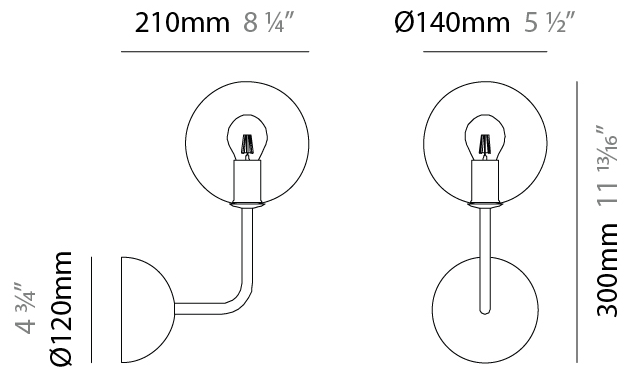

SCARLETT SURFACE

D143031- -

base number   Finish   Finish
Options   Options

1. To build a product code in our configurator select the specify button on the base model # product page
2. To build a manual product code on this datasheet choose from the options listed below in blue font and add the suffix to the base model #

GENERAL

Series: Scarlett
Brand: Cangini & Tucci
Division: Design
Mounting Type: Surface
Mounting Location: Wall
Subcategory: Ambient

PHYSICAL

Shape: Abstract
Length (mm): 140
Length (in): 5 1/2
Height (mm): 300
Depth (mm): 210
Height (in): 11 13/16
Depth (in): 8 1/4
Light Distribution: Omnidirectional
Weight (kg): 0.580
Weight (lbs): 1.28
Fixture Finish: TRA / AMB / TOB / SWH
Holder Finish: BBS / BBZ
Fixture Material: Glass / Metal
Cable Details: Black Rubber Cable

ELECTRICAL

Number of Lamps: 1
Lamp Type: LED Retrofit
Bulb Included: Bulb Not Included
Max. Wattage Per Lamp (W): 4
Lamp Base: E12
Input Voltage (V): 120

LED

OPTICAL

RATINGS AND CERTIFICATIONS

Certified By: Certified for North American Standards
IP rating: IP20

PROJECT
TYPE
SPECIFIER
QUANTITY
DATE