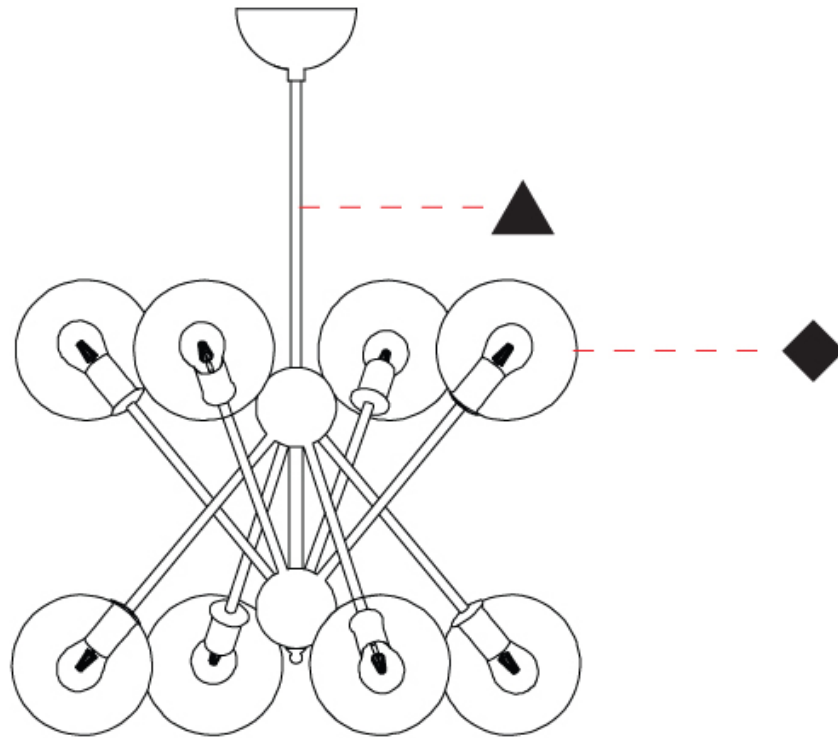

SCARLETT SUSPENSION

D141200-

PROJECT	_____
TYPE	_____
SPECIFIER	_____
QUANTITY	_____
DATE	_____

D