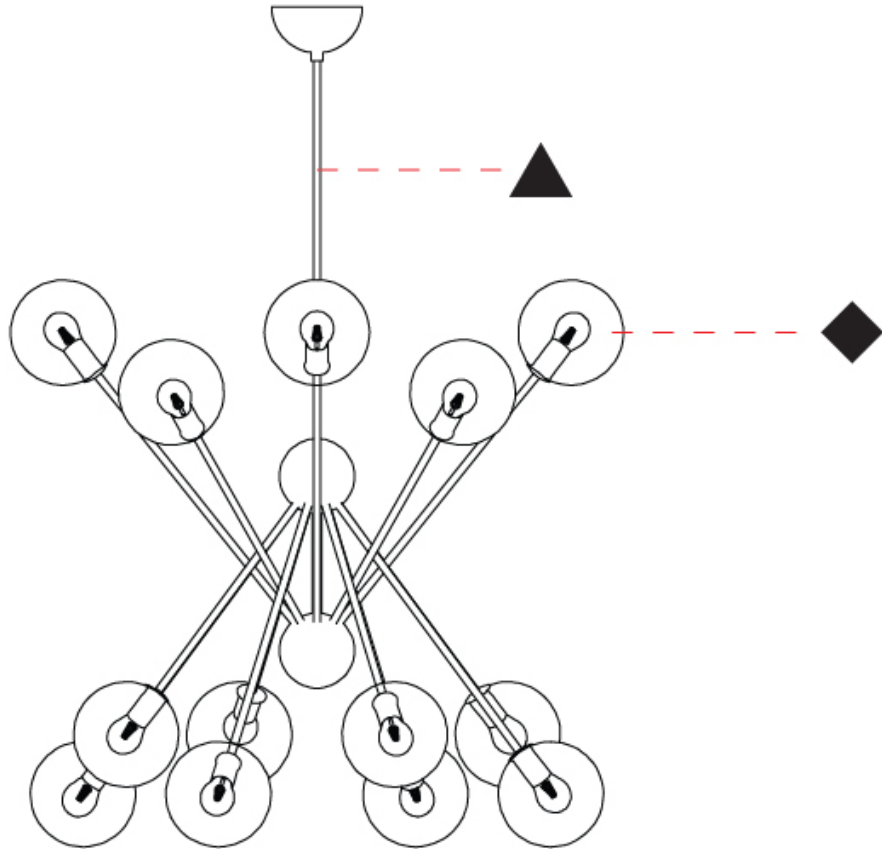

SCARLETT SUSPENSION

D141202-

PROJECT	_____
TYPE	_____
SPECIFIER	_____
QUANTITY	_____
DATE	_____

D