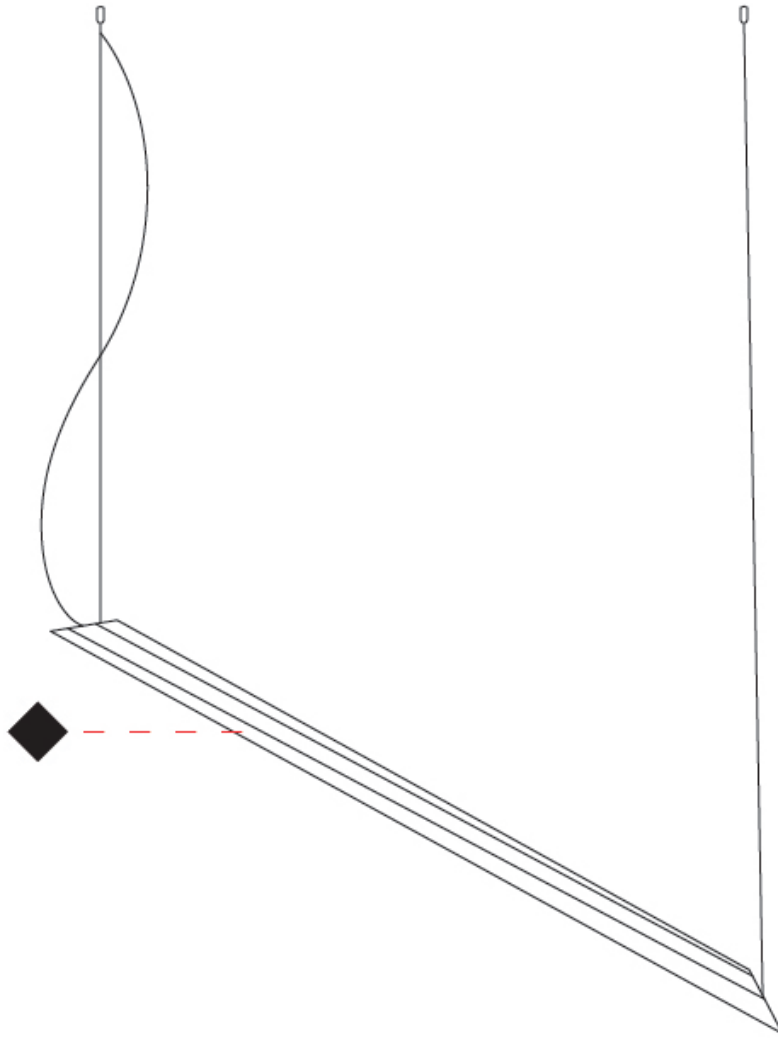

D131572-

PROJECT _____

TYPE _____

SPECIFIER _____

QUANTITY _____

DATE _____

D