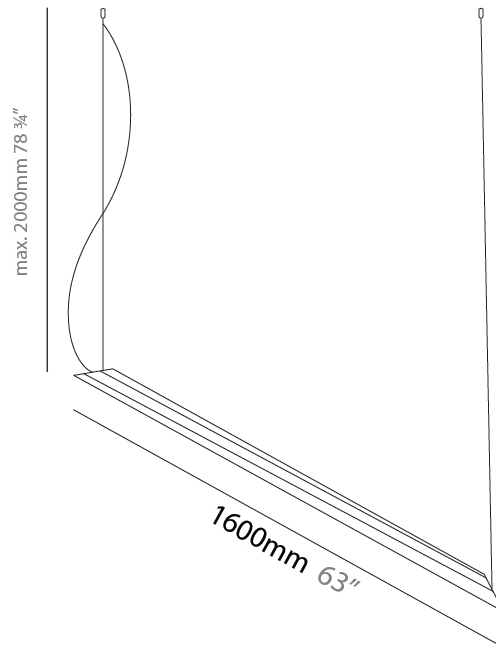

SCHEGGE SUSPENSION

D131572-

base number Finish
Options

PROJECT
TYPE
SPECIFIER
QUANTITY
DATE

1. To build a product code in our configurator select the specify button on the base model # product page
2. To build a manual product code on this datasheet choose from the options listed below in blue font and add the suffix to the base model #

GENERAL

Series: Schegge
Partner: Knikerboker
Division: Design
Installation: Suspension
Product Type: Pendant
Mounting Location: Ceiling
Light Distribution: Indirect

PHYSICAL

Shape: Abstract
Length (mm): 1600
Length (in): 63
Width (mm): 55
Width (in): 2 ³/₁₆
Height (mm): 65
Height (in): 2 ⁹/₁₆
Max. Overall Height (mm): 2065
Max. Overall Height (in): 81 ⁵/₁₆
Fixture Finish: EWH / EBK / MAN / COF / PRD / SLF / GLF / CLF / BRL
Fixture Material: Metal
Cable Details: 2 Steel Cable 2000mm / 78 3/4" - Silicon Cable 2000mm / 78 3/4"

ELECTRICAL

Lamp Type: LED
Input Wattage (W): 25
Dimming: Non-Dimming / Phase Dimming (120vac Only)
Driver Included: No
Driver Location: Remote
Driver Type: Constant Current - Universal
Driver Class: Class 2
Housing: ENCP3
Input Voltage (V): 120 - 277
Constant Current (MA): 700

LED

Color Temperature (°K): 3000
Max. Delivered Lumen (lm): 3300
CRI: >85 CRI
Lamp Life (hrs): 50000

OPTICAL

RATINGS AND CERTIFICATIONS

Certified By: Certified for North American Standards
IP rating: IP20