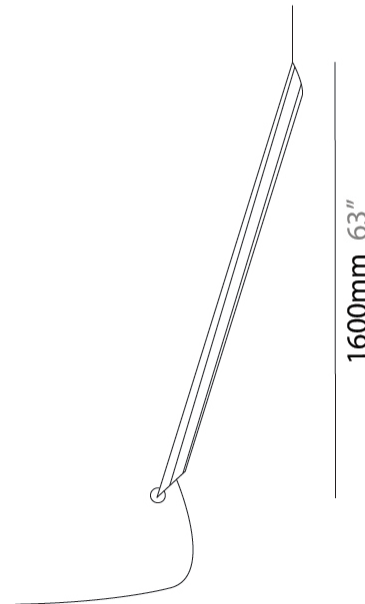

GENERAL

Series: Schegge
 Partner: Knikerboker
 Division: Design
 Installation: Suspension
 Product Type: Pendant
 Mounting Location: Ceiling
 Light Distribution: Indirect

PHYSICAL

Shape: Abstract
 Length (mm): 1600
 Length (in): 63
 Width (mm): 55
 Width (in): 2 ³/₁₆
 Height (mm): 65
 Height (in): 2 ⁹/₁₆
 Max. Overall Height (mm): 2065
 Max. Overall Height (in): 81 ⁵/₁₆
 Fixture Finish: EWH / EBK / MAN / COF / PRD / SLF / GLF / CLF / BRL
 Fixture Material: Metal
 Cable Details: 2 Steel Cable 2000mm / 78 3/4" - Silicon Cable 2000mm / 78 3/4"

GENERAL

Series: Schegge
 Partner: Knikerboker
 Division: Design
 Installation: Surface
 Product Type: Wall Surface
 Mounting Location: Wall
 Light Distribution: Indirect

PHYSICAL

Shape: Abstract
 Length (mm): 1600
 Length (in): 63
 Width (mm): 55
 Width (in): 2 ³/₁₆
 Height (mm): 65
 Height (in): 2 ⁹/₁₆
 Max. Overall Height (mm): 1065
 Max. Overall Height (in): 41 ¹⁵/₁₆
 Fixture Finish: EWH / EBK / MAN / COF / PRD / SLF / GLF / CLF / BRL
 Fixture Material: Metal
 Cable Details: Silicon Cable 1000mm / 39 3/8"

350mm 13 3/4"

D133127-

PROJECT

TYPE

SPECIFIER

QUANTITY

DATE

D