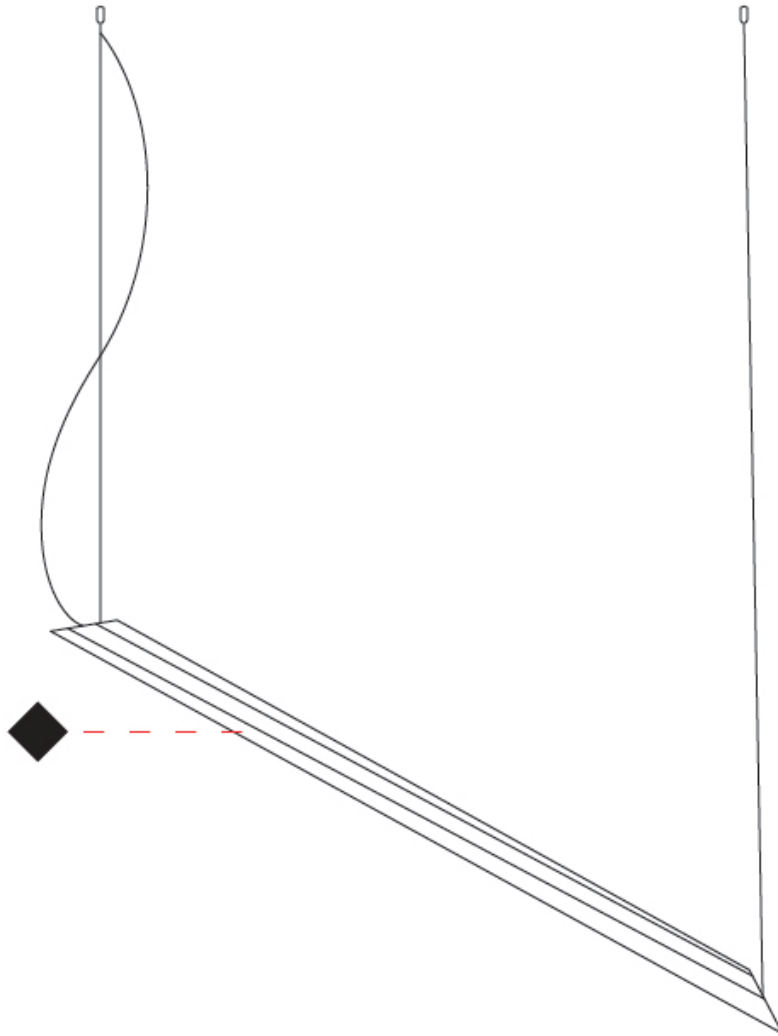

D131573-

PROJECT _____

TYPE _____

SPECIFIER _____

QUANTITY _____

DATE _____

D