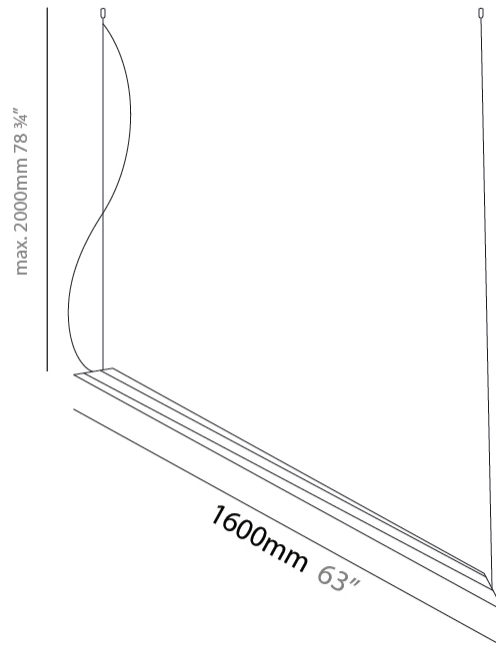

SCHEGGE SUSPENSION

D131573-

base number Finish
Options

PROJECT
TYPE
SPECIFIER
QUANTITY
DATE

1. To build a product code in our configurator select the specify button on the base model # product page
2. To build a manual product code on this datasheet choose from the options listed below in blue font and add the suffix to the base model #

GENERAL

Series: Schegge
Partner: Knikerboker
Division: Design
Installation: Suspension
Product Type: Pendant
Mounting Location: Ceiling
Light Distribution: Indirect

PHYSICAL

Shape: Abstract
Length (mm): 1600
Length (in): 63
Width (mm): 55
Width (in): 2 ³/₁₆
Height (mm): 65
Height (in): 2 ⁹/₁₆
Max. Overall Height (mm): 2065
Max. Overall Height (in): 81 ⁵/₁₆
Fixture Finish: EWH / EBK / MAN / COF / PRD / SLF / GLF / CLF / BRL
Fixture Material: Metal
Cable Details: 2 Steel Cable 2000mm / 78 3/4" - Silicon Cable 2000mm / 78 3/4"

ELECTRICAL

Lamp Type: LED
Input Wattage (W): 50
Dimming: Non-Dimming / Phase Dimming (120vac Only)
Driver Included: No
Driver Location: Remote
Driver Type: Constant Current - Universal
Driver Class: Class 2
Input Voltage (V): 120 - 277
Constant Current (MA): 1400

LED

Color Temperature (°K): 3000
Max. Delivered Lumen (lm): 6600
CRI: >85 CRI
Lamp Life (hrs): 50000

OPTICAL

RATINGS AND CERTIFICATIONS

Certified By: Certified for North American Standards
IP rating: IP20