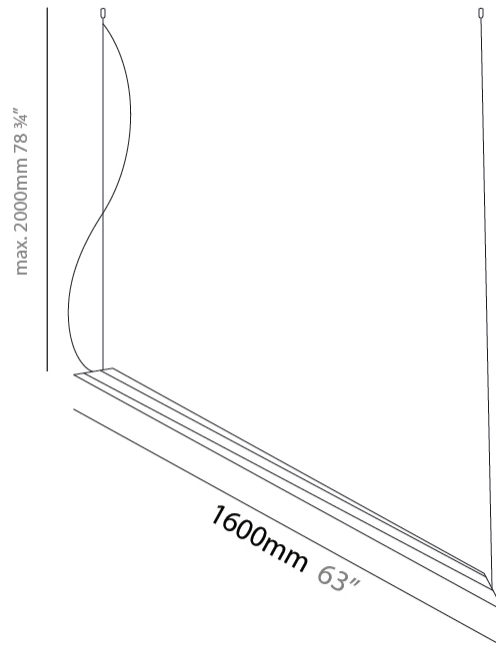

SCHEGGE SUSPENSION

D131572-

base number Finish
Options

1. To build a product code in our configurator select the specify button on the base model # product page
2. To build a manual product code on this datasheet choose from the options listed below in blue font and add the suffix to the base model #

GENERAL

Series: Schegge
Partner: Knikerboker
Division: Design
Installation: Suspension
Product Type: Pendant
Mounting Location: Ceiling
Light Distribution: Indirect

PHYSICAL

Shape: Abstract
Length (mm): 1600
Length (in): 63
Width (mm): 55
Width (in): 2 ³/₁₆
Height (mm): 65
Height (in): 2 ⁹/₁₆
Max. Overall Height (mm): 2065
Max. Overall Height (in): 81 ⁵/₁₆
Fixture Finish: EWH / EBK / MAN / COF / PRD / SLF / GLF / CLF / BRL
Fixture Material: Metal
Cable Details: 2 Steel Cable 2000mm / 78 3/4" - Silicon Cable 2000mm / 78 3/4"

ELECTRICAL

Lamp Type: LED
Input Wattage (W): 25
Dimming: Non-Dimming / Phase Dimming (120vac Only)
Driver Included: No
Driver Location: Remote
Driver Type: Constant Current - Universal
Driver Class: Class 2
Housing: ENCP3
Input Voltage (V): 120 - 277
Constant Current (MA): 700

LED

Color Temperature (°K): 3000
Max. Delivered Lumen (lm): 3300
CRI: >85 CRI
Lamp Life (hrs): 50000

OPTICAL

RATINGS AND CERTIFICATIONS

Certified By: Certified for North American Standards
IP rating: IP20

PROJECT
TYPE
SPECIFIER
QUANTITY
DATE