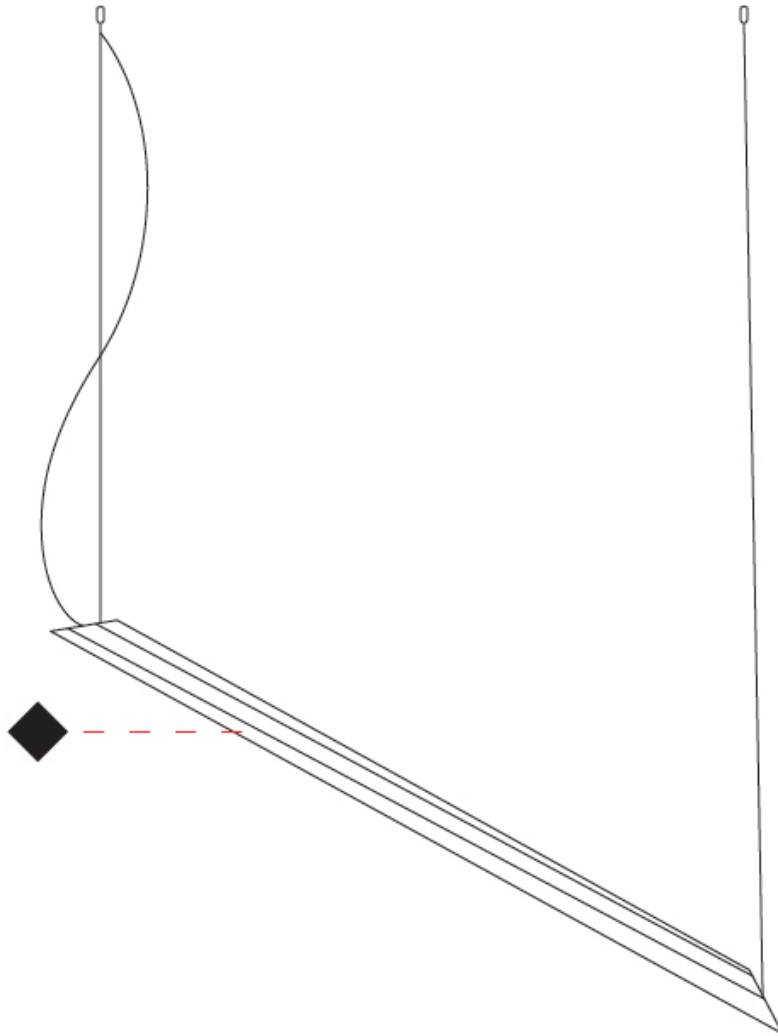

D131573-

PROJECT

TYPE

SPECIFIER

QUANTITY

DATE

D