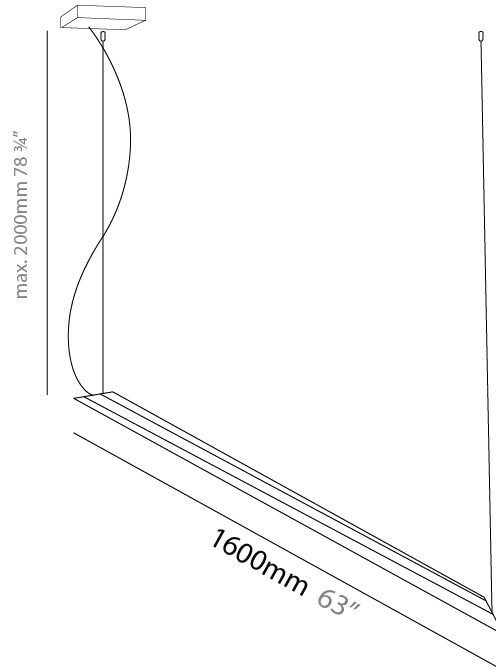

SCHEGGE SUSPENSION

D131571-

base number Finish
Options

PROJECT
TYPE
SPECIFIER
QUANTITY
DATE

1. To build a product code in our configurator select the specify button on the base model # product page
2. To build a manual product code on this datasheet choose from the options listed below in blue font and add the suffix to the base model #

GENERAL

Series: Schegge
Partner: Knikerboker
Division: Design
Installation: Suspension
Product Type: Pendant
Mounting Location: Ceiling
Light Distribution: Indirect

PHYSICAL

Shape: Abstract
Length (mm): 1600
Length (in): 63
Width (mm): 55
Width (in): 2 ³/₁₆
Height (mm): 65
Height (in): 2 ⁹/₁₆
Max. Overall Height (mm): 2065
Max. Overall Height (in): 81 ⁵/₁₆
Fixture Finish: EWH / EBK / MAN / COF / PRD / SLF / GLF / CLF / BRL
Fixture Material: Metal
Cable Details: 2 Steel Cable 2000mm / 78 3/4" - Silicon Cable 2000mm / 78 3/4"

ELECTRICAL

Lamp Type: LED
Input Wattage (W): 25
Dimming: Non-Dimming / Phase Dimming (120vac Only)
Driver Included: Yes
Driver Location: Integrated
Driver Type: Constant Current - Universal
Driver Class: Class 2
Housing: ENCP3
Input Voltage (V): 120 - 277
Constant Current (MA): 700

LED

Color Temperature (°K): 3000
Max. Delivered Lumen (lm): 3300
CRI: >85 CRI
Lamp Life (hrs): 50000

OPTICAL

RATINGS AND CERTIFICATIONS

Certified By: Certified for North American Standards
IP rating: IP20