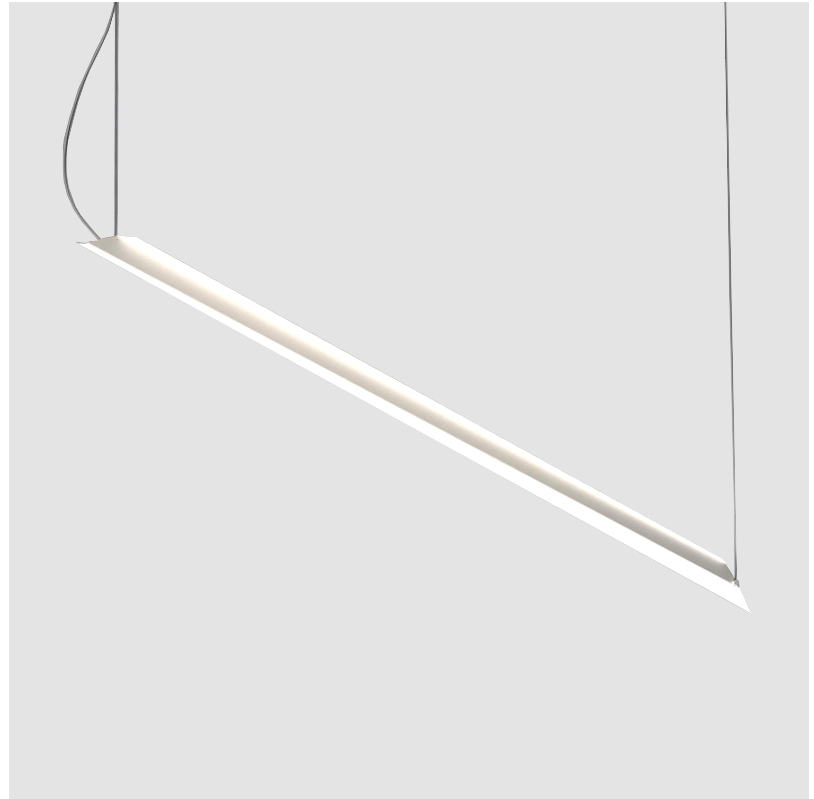

SCHEGGE SUSPENSION

D131573-

base number Finish
Options

PROJECT
TYPE
SPECIFIER
QUANTITY
DATE

1. To build a product code in our configurator select the specify button on the base model # product page
2. To build a manual product code on this datasheet choose from the options listed below in blue font and add the suffix to the base model #

GENERAL

Series: Schegge
Partner: Knikerboker
Division: Design
Installation: Suspension
Product Type: Pendant
Mounting Location: Ceiling
Light Distribution: Indirect

PHYSICAL

Shape: Abstract
Length (mm): 1600
Length (in): 63
Width (mm): 55
Width (in): 2 ³/₁₆
Height (mm): 65
Height (in): 2 ⁹/₁₆
Max. Overall Height (mm): 2065
Max. Overall Height (in): 81 ⁵/₁₆
Fixture Finish: EWH / EBK / MAN / COF / PRD / SLF / GLF / CLF / BRL
Fixture Material: Metal
Cable Details: 2 Steel Cable 2000mm / 78 3/4" - Silicon Cable 2000mm / 78 3/4"

ELECTRICAL

Lamp Type: LED
Input Wattage (W): 50
Dimming: Non-Dimming / Phase Dimming (120vac Only)
Driver Included: No
Driver Location: Remote
Driver Type: Constant Current - Universal
Driver Class: Class 2
Input Voltage (V): 120 - 277
Constant Current (MA): 1400

LED

Color Temperature (°K): 3000
Max. Delivered Lumen (lm): 6600
CRI: >85 CRI
Lamp Life (hrs): 50000

OPTICAL

RATINGS AND CERTIFICATIONS

Certified By: Certified for North American Standards
IP rating: IP20