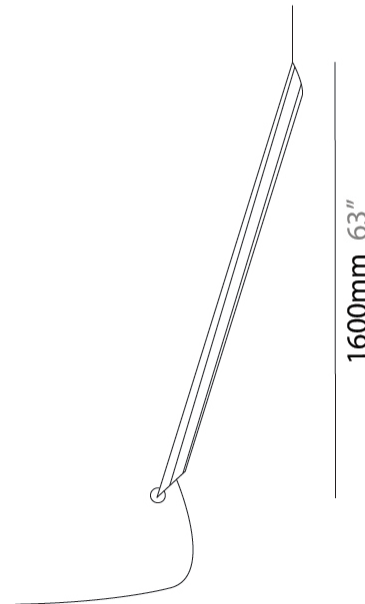

350mm 13 3/4"