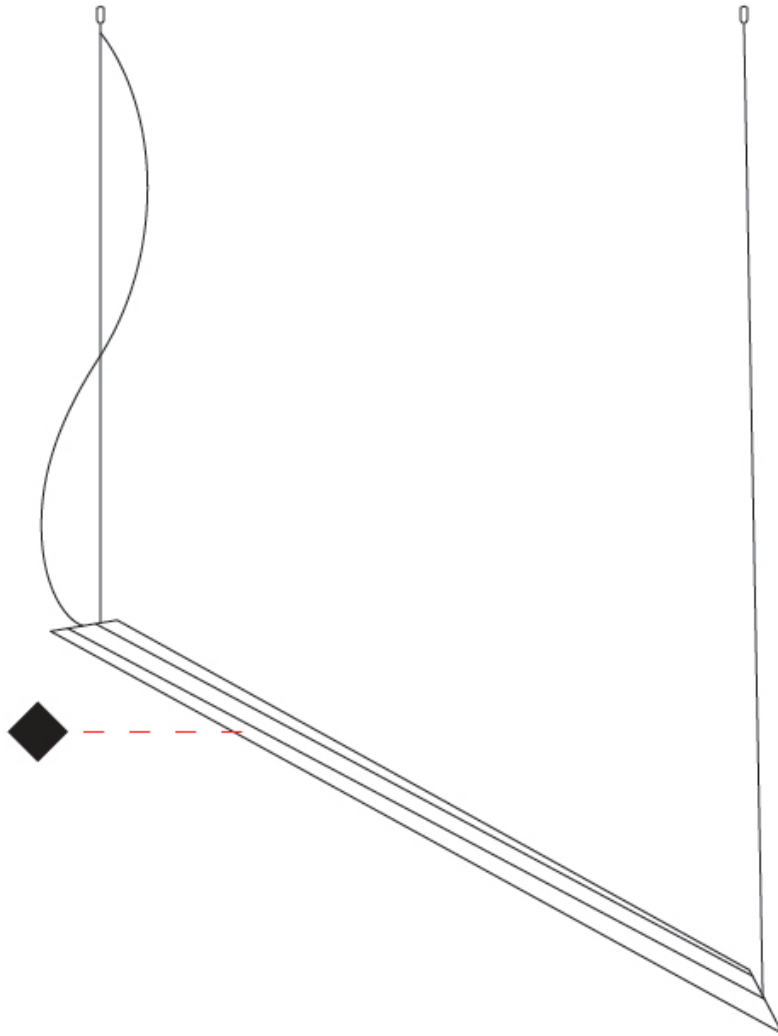

D131572-

PROJECT	_____
TYPE	_____
SPECIFIER	_____
QUANTITY	_____
DATE	_____

D