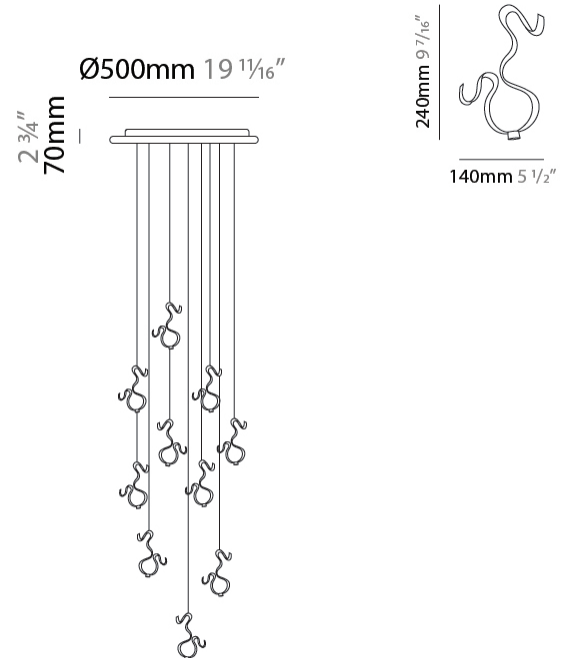

SCROLL SUSPENSION

D131576-

base number Finish
Options

1. To build a product code in our configurator select the specify button on the base model # product page
2. To build a manual product code on this datasheet choose from the options listed below in blue font and add the suffix to the base model #

GENERAL

Series: Scroll
Partner: Knikerboker
Division: Design
Installation: Suspension
Product Type: Pendant
Mounting Location: Ceiling
Light Distribution: Indirect

PHYSICAL

Shape: Curves
Diameter (mm): 500
Diameter (in): 19 1/16
Height (mm): 1500
Height (in): 59 1/16
Fixture Finish: EWH / EBK / MAN / COF / PRD / SLF / GLF / CLF / BRL
Fixture Material: Aluminum

ELECTRICAL

Lamp Type: LED
Input Wattage (W): 32
Dimming: Non-Dimming / Phase Dimming (120vac Only)
Driver Included: Yes
Driver Location: Integrated
Driver Type: Constant Current - Universal
Driver Class: Class 2
Input Voltage (V): 120 - 277
Constant Current (MA): 500

LED

Color Temperature (°K): 3000
Max. Delivered Lumen (lm): 8400
CRI: >85 CRI
Lamp Life (hrs): 50000

OPTICAL

RATINGS AND CERTIFICATIONS

Certified By: Certified for North American Standards
IP rating: IP20

PROJECT
TYPE
SPECIFIER
QUANTITY
DATE