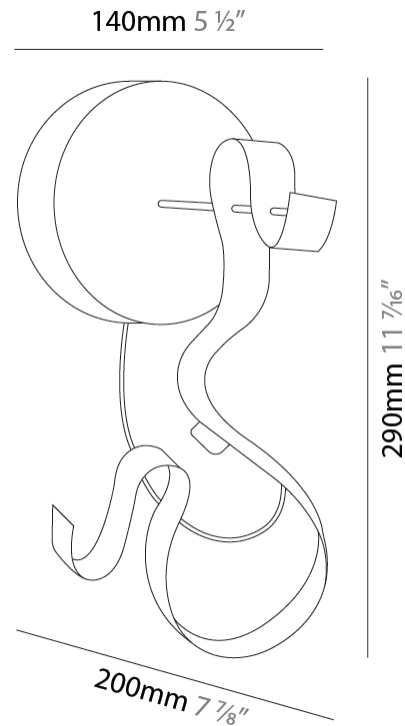

SCROLL SURFACE

D133130-

base number Finish
Options

1. To build a product code in our configurator select the specify button on the base model # product page
2. To build a manual product code on this datasheet choose from the options listed below in blue font and add the suffix to the base model #

GENERAL

Series: Scroll
Partner: Knikerboker
Division: Design
Installation: Surface
Product Type: Wall Surface
Mounting Location: Wall
Light Distribution: Indirect

PHYSICAL

Shape: Curves
Length (mm): 140
Length (in): 5 ½
Width (mm): 90
Width (in): 3 ⅞
Height (mm): 240
Height (in): 9 ⅞
Fixture Finish: EWH / EBK / MAN / COF / PRD / SLF / GLF / CLF / BRL
Fixture Material: Aluminum

ELECTRICAL

Lamp Type: LED
Input Wattage (W): 2
Dimming: Non-Dimming / Phase Dimming (120vac Only)
Driver Included: Yes
Driver Location: Integrated
Driver Type: Constant Current - Universal
Driver Class: Class 2
Input Voltage (V): 120 - 277
Constant Current (MA): 500

LED

Color Temperature (°K): 3000
Max. Delivered Lumen (lm): 280
CRI: >85 CRI
Lamp Life (hrs): 50000

OPTICAL

RATINGS AND CERTIFICATIONS

Certified By: Certified for North American Standards
IP rating: IP20

PROJECT
TYPE
SPECIFIER
QUANTITY
DATE