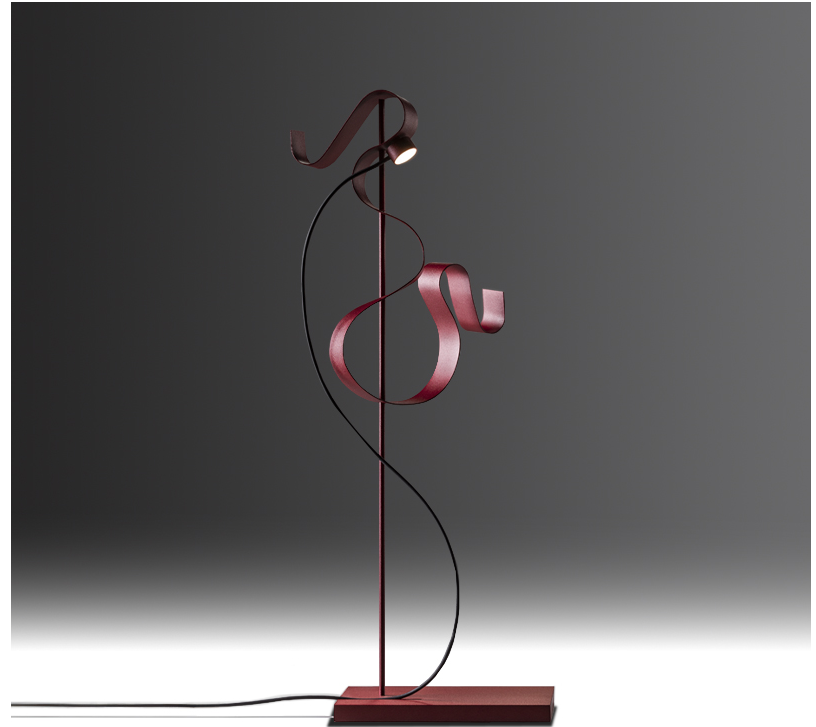

PROJECT	_____
TYPE	_____
SPECIFIER	_____
QUANTITY	_____
DATE	_____

SCROLL PORTABLE

D134170-

base number   Finish
Options

1. To build a product code in our configurator select the specify button on the base model # product page
2. To build a manual product code on this datasheet choose from the options listed below in blue font and add the suffix to the base model #

GENERAL

Series: Scroll
Partner: Knikerboker
Division: Design
Installation: Portable
Product Type: Table
Mounting Location: Table
Light Distribution: Indirect

PHYSICAL

Shape: Curves
Length (mm): 140
Length (in): 5 1/2
Width (mm): 90
Width (in): 3 9/16
Height (mm): 240
Height (in): 9 7/16
Fixture Finish: EWH / EBK / MAN / COF / PRD
Fixture Material: Aluminum

ELECTRICAL

Lamp Type: LED
Input Wattage (W): 2
Dimming: Non-Dimmable
Driver Location: Inline Transformer Plug
Input Voltage (V): 120 - 277

LED

Color Temperature (°K): 3000
Max. Delivered Lumen (lm): 280
CRI: >85 CRI
Lamp Life (hrs): 50000

OPTICAL

RATINGS AND CERTIFICATIONS

Certified By: Certified for North American Standards
IP rating: IP20