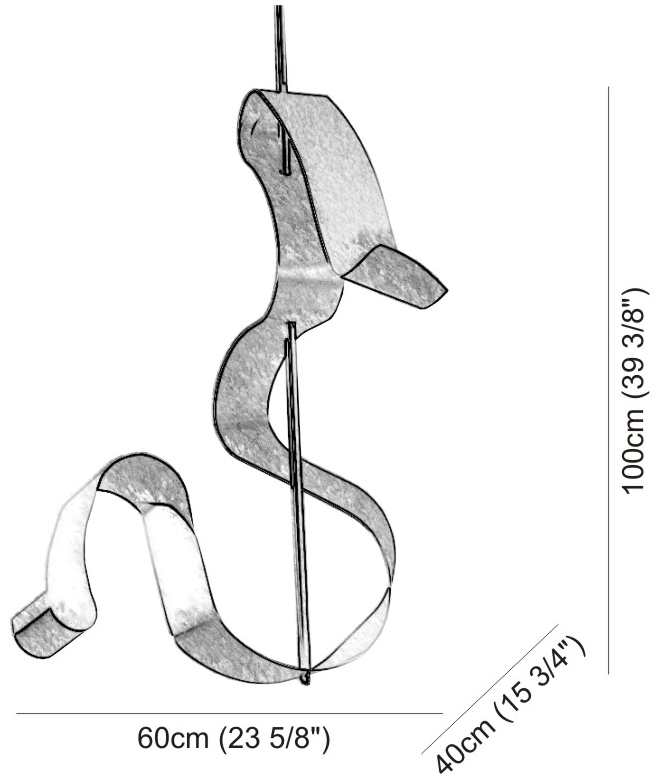

base number Finish
Options

1. To build a product code in our configurator select the specify button on the base model # product page
2. To build a manual product code on this datasheet choose from the options listed below in blue font and add the suffix to the base model #

GENERAL

Series: Scroll
Partner: Knikerboker
Division: Design
Installation: Suspension
Product Type: Pendant
Mounting Location: Ceiling
Light Distribution: Indirect

PHYSICAL

Shape: Curves
Length (mm): 600
Length (in): 23 5/8
Width (mm): 400
Width (in): 15 3/4
Height (mm): 1000
Height (in): 39 3/8
Fixture Finish: EWH / EBK / MAN / COF / PRD / SLF / GLF / CLF / BRL / EWS / EWG / EWC / EWR / EBS / EBG / EBC / EBC / EBB / MAS / MAD / MAC / MAB / COS / CGO / CCL / CBL / PRS / PRG / PRC / PRB
Fixture Material: Aluminum

ELECTRICAL

Lamp Type: LED
Input Wattage (W): 18
Total Output Wattage (W): 6 + 10
Dimming: 0-10V Dimming
Driver Included: Yes
Driver Location: Integrated
Driver Type: Constant Current + Constant Voltage - 120Vac - Non-dimming
Driver Class: Class 2
Input Voltage (V): 120 - 277
Output Voltage (V): 24
Constant Current (MA): 250
Upon Request: (Not included - see components) Remote: 0-10Vdc dimming / Non-dimming 277Vac

LED

Number of LEDs: 2 x 36 (3W strips) + 1 COB (10W)
Color Temperature (°K): 3000
Max. Delivered Lumen (lm): 1100
CRI: >80 CRI
Lamp Life (hrs): 50000

OPTICAL

RATINGS AND CERTIFICATIONS

Certified By: Certified for North American Standards
IP rating: IP20

D