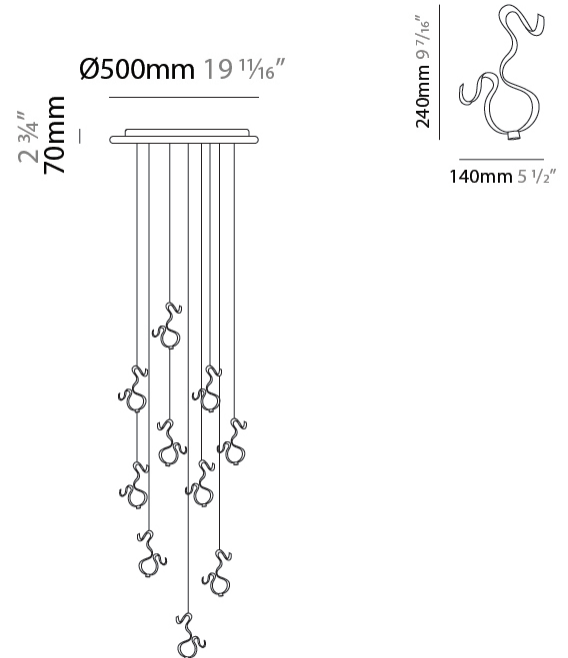

SCROLL SUSPENSION

D131575-

base number Finish
Options

1. To build a product code in our configurator select the specify button on the base model # product page
2. To build a manual product code on this datasheet choose from the options listed below in blue font and add the suffix to the base model #

GENERAL

Series: Scroll
Partner: Knikerboker
Division: Design
Installation: Suspension
Product Type: Pendant
Mounting Location: Ceiling
Light Distribution: Indirect

PHYSICAL

Shape: Curves
Diameter (mm): 500
Diameter (in): 19 1/16
Height (mm): 1500
Height (in): 59 1/16
Fixture Finish: EWH / EBK / MAN / COF / PRD / SLF / GLF / CLF / BRL
Fixture Material: Aluminum

ELECTRICAL

Lamp Type: LED
Input Wattage (W): 20
Dimming: Non-Dimming / Phase Dimming (120vac Only)
Driver Included: Yes
Driver Location: Integrated
Driver Type: Constant Current - Universal
Driver Class: Class 2
Input Voltage (V): 120 - 277
Constant Current (MA): 500

LED

Color Temperature (°K): 3000
Max. Delivered Lumen (lm): 8400
CRI: >85 CRI
Lamp Life (hrs): 50000

OPTICAL

RATINGS AND CERTIFICATIONS

Certified By: Certified for North American Standards
IP rating: IP20

PROJECT
TYPE
SPECIFIER
QUANTITY
DATE