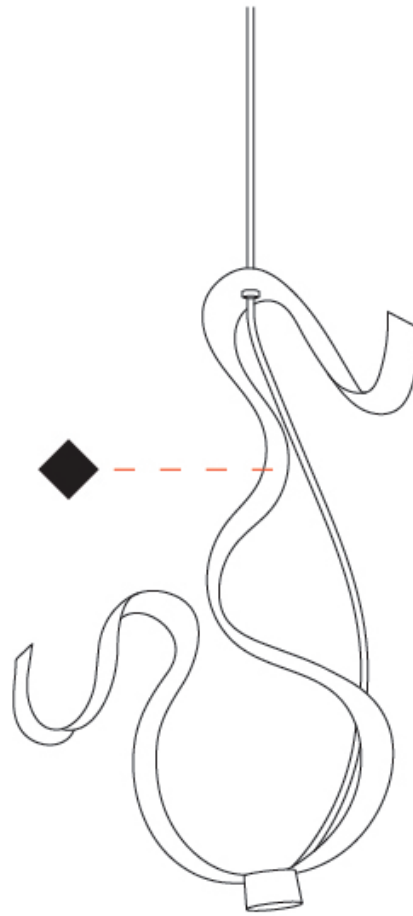

SCROLL SUSPENSION

D131574-

PROJECT	_____
TYPE	_____
SPECIFIER	_____
QUANTITY	_____
DATE	_____

D