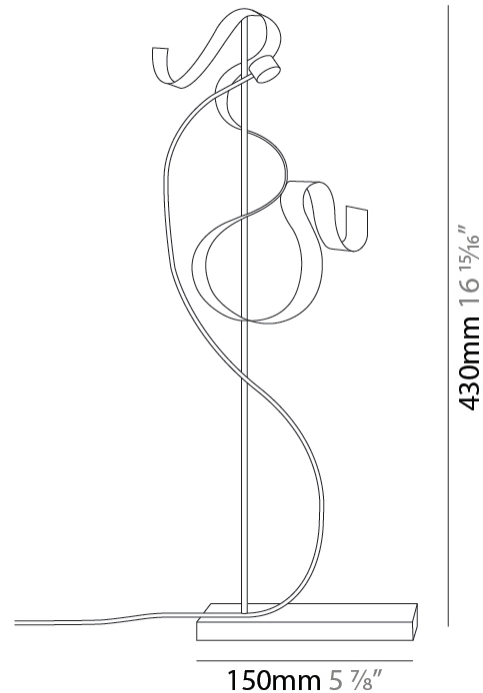

PROJECT	_____
TYPE	_____
SPECIFIER	_____
QUANTITY	_____
DATE	_____

SCROLL PORTABLE

D134170-

base number   Finish
Options

1. To build a product code in our configurator select the specify button on the base model # product page
2. To build a manual product code on this datasheet choose from the options listed below in blue font and add the suffix to the base model #

GENERAL

Series: Scroll
Partner: Knikerboker
Division: Design
Installation: Portable
Product Type: Table
Mounting Location: Table
Light Distribution: Indirect

PHYSICAL

Shape: Curves
Length (mm): 140
Length (in): 5 1/2
Width (mm): 90
Width (in): 3 9/16
Height (mm): 240
Height (in): 9 7/16
Fixture Finish: EWH / EBK / MAN / COF / PRD
Fixture Material: Aluminum

ELECTRICAL

Lamp Type: LED
Input Wattage (W): 2
Dimming: Non-Dimmable
Driver Location: Inline Transformer Plug
Input Voltage (V): 120 - 277

LED

Color Temperature (°K): 3000
Max. Delivered Lumen (lm): 280
CRI: >85 CRI
Lamp Life (hrs): 50000

OPTICAL

RATINGS AND CERTIFICATIONS

Certified By: Certified for North American Standards
IP rating: IP20