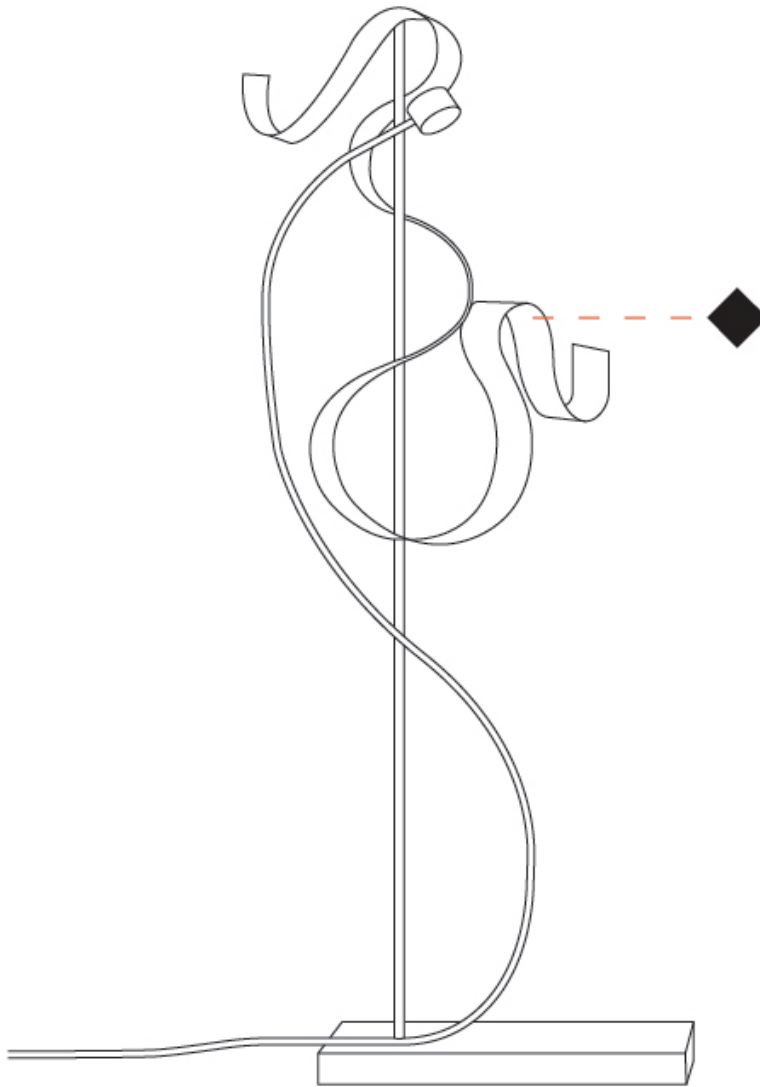

SCROLL PORTABLE

D134170-

PROJECT

TYPE

SPECIFIER

QUANTITY

DATE

D