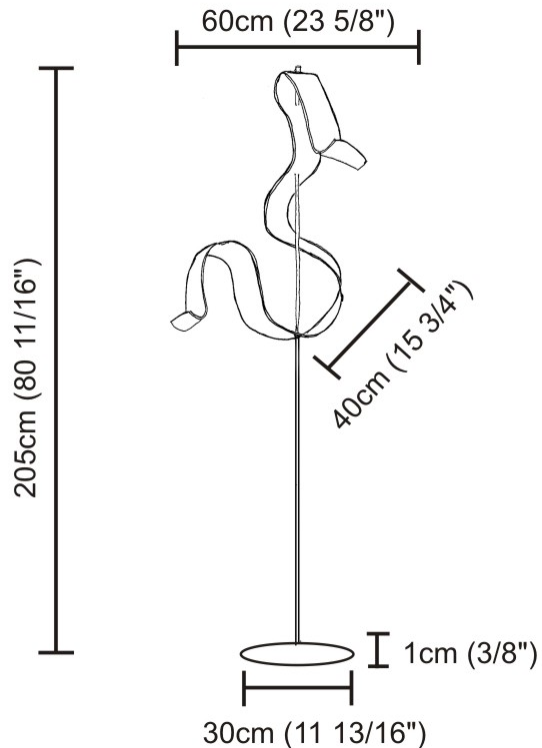

PROJECT	
TYPE	
SPECIFIER	
QUANTITY	
DATE	

SCROLL PORTABLE

D134050-

base number Finish
Options

1. To build a product code in our configurator select the specify button on the base model # product page
2. To build a manual product code on this datasheet choose from the options listed below in blue font and add the suffix to the base model #

GENERAL

Series: Scroll
Partner: Knikerboker
Division: Design
Installation: Portable
Product Type: Floor
Mounting Location: Floor
Light Distribution: Indirect

PHYSICAL

Shape: Abstract
Length (mm): 600
Length (in): 23 5/8
Width (mm): 400
Width (in): 15 3/4
Height (mm): 2050
Height (in): 80 11/16
Fixture Finish: EWH / EBK / MAN / COF / PRD / SLF / GLF / CLF / BRL / EWS / EWG / EWC / EWR / EBS / EBG / EBC / EBC / EBB / MAS / MAD / MAC / MAB / COS / CGO / CCL / CBL / PRS / PRG / PRC / PRB
Fixture Material: Aluminum
Upon Request: Bolt Down

ELECTRICAL

Lamp Type: LED
Input Wattage (W): 18
Total Output Wattage (W): 16
Max. Wattage Per Lamp (W): 6 + 10
Dimming: Non-Dimmable
Driver Included: Yes
Driver Location: Integrated
Driver Type: Constant Voltage + Constant Current - 120Vac - Non-dimming
Driver Class: Class 2
Input Voltage (V): 120
Output Voltage (V): 24
Constant Current (MA): 250

LED

Number of LEDs: 2 strips + 1 COB
Color Temperature (°K): 3000
Max. Delivered Lumen (lm): 1100
CRI: >80 CRI
Lamp Life (hrs): 50000

OPTICAL

RATINGS AND CERTIFICATIONS

Certified By: Certified for North American Standards
IP rating: IP20