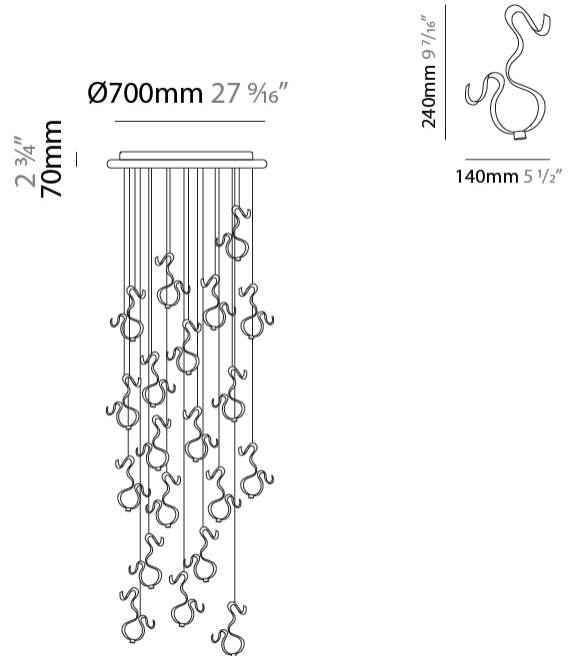

SCROLL SUSPENSION

D131578-

base number Finish
Options

1. To build a product code in our configurator select the specify button on the base model # product page
2. To build a manual product code on this datasheet choose from the options listed below in blue font and add the suffix to the base model #

GENERAL

Series: Scroll
Partner: Knikerboker
Division: Design
Installation: Suspension
Product Type: Pendant
Mounting Location: Ceiling
Light Distribution: Indirect

PHYSICAL

Shape: Curves
Diameter (mm): 700
Diameter (in): 27 ⁷/₁₆
Height (mm): 1500
Height (in): 59 ¹/₁₆
Fixture Finish: EWH / EBK / MAN / COF / PRD / SLF / GLF / CLF / BRL
Fixture Material: Aluminum

ELECTRICAL

Lamp Type: LED
Input Wattage (W): 52
Dimming: Non-Dimming / Phase Dimming (120vac Only)
Driver Included: Yes
Driver Location: Integrated
Driver Type: Constant Current - Universal
Driver Class: Class 2
Input Voltage (V): 120 - 277
Constant Current (MA): 500

LED

Color Temperature (°K): 3000
Max. Delivered Lumen (lm): 16800
CRI: >85 CRI
Lamp Life (hrs): 50000

OPTICAL

RATINGS AND CERTIFICATIONS

Certified By: Certified for North American Standards
IP rating: IP20

PROJECT
TYPE
SPECIFIER
QUANTITY
DATE