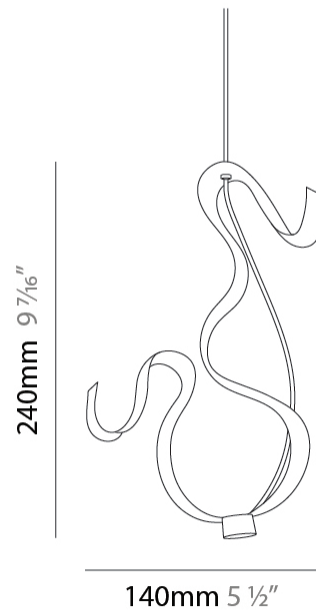

SCROLL SUSPENSION

D131574-

base number   Finish
Options

1. To build a product code in our configurator select the specify button on the base model # product page
2. To build a manual product code on this datasheet choose from the options listed below in blue font and add the suffix to the base model #

GENERAL

Series: Scroll
Partner: Knikerboker
Division: Design
Installation: Suspension
Product Type: Pendant
Mounting Location: Ceiling
Light Distribution: Indirect

PHYSICAL

Shape: Curves
Length (mm): 140
Length (in): 5 ½
Width (mm): 90
Width (in): 3 7/16
Height (mm): 240
Height (in): 9 7/16
Fixture Finish: EWH / EBK / MAN / COF / PRD / SLF / GLF / CLF / BRL
Fixture Material: Aluminum

ELECTRICAL

Lamp Type: LED
Input Wattage (W): 2
Dimming: Non-Dimming / Phase Dimming (120vac Only)
Driver Included: Yes
Driver Location: Integrated
Driver Type: Constant Current - Universal
Driver Class: Class 2
Input Voltage (V): 120 - 277
Constant Current (MA): 500

LED

Color Temperature (°K): 3000
Max. Delivered Lumen (lm): 280
CRI: >85 CRI
Lamp Life (hrs): 50000

OPTICAL

RATINGS AND CERTIFICATIONS

Certified By: Certified for North American Standards
IP rating: IP20

PROJECT	_____
TYPE	_____
SPECIFIER	_____
QUANTITY	_____
DATE	_____