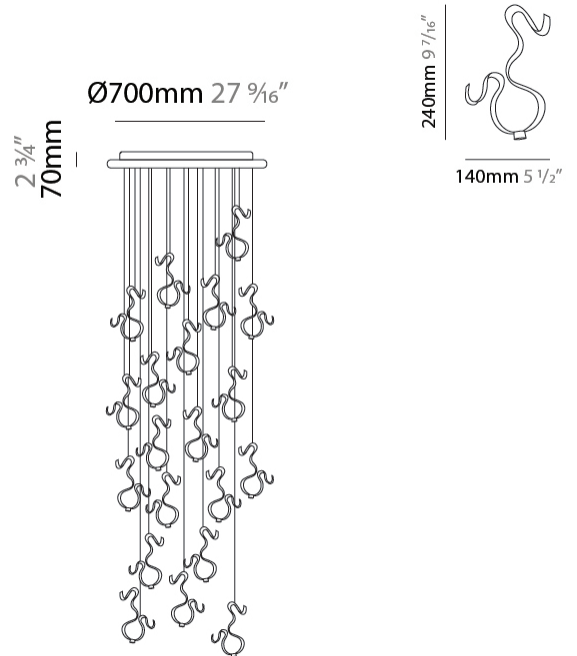

SCROLL SUSPENSION

D131577-

base number Finish
Options

1. To build a product code in our configurator select the specify button on the base model # product page
2. To build a manual product code on this datasheet choose from the options listed below in blue font and add the suffix to the base model #

GENERAL

Series: Scroll
Partner: Knikerboker
Division: Design
Installation: Suspension
Product Type: Pendant
Mounting Location: Ceiling
Light Distribution: Indirect

PHYSICAL

Shape: Curves
Diameter (mm): 700
Diameter (in): 27 7/16
Height (mm): 1500
Height (in): 59 1/16
Fixture Finish: EWH / EBK / MAN / COF / PRD / SLF / GLF / CLF / BRL
Fixture Material: Aluminum

ELECTRICAL

Lamp Type: LED
Input Wattage (W): 40
Dimming: Non-Dimming / Phase Dimming (120vac Only)
Driver Included: Yes
Driver Location: Integrated
Driver Type: Constant Current - Universal
Driver Class: Class 2
Input Voltage (V): 120 - 277
Constant Current (MA): 500

LED

Color Temperature (°K): 3000
Max. Delivered Lumen (lm): 8400
CRI: >85 CRI
Lamp Life (hrs): 50000

OPTICAL

RATINGS AND CERTIFICATIONS

Certified By: Certified for North American Standards
IP rating: IP20

PROJECT
TYPE
SPECIFIER
QUANTITY
DATE