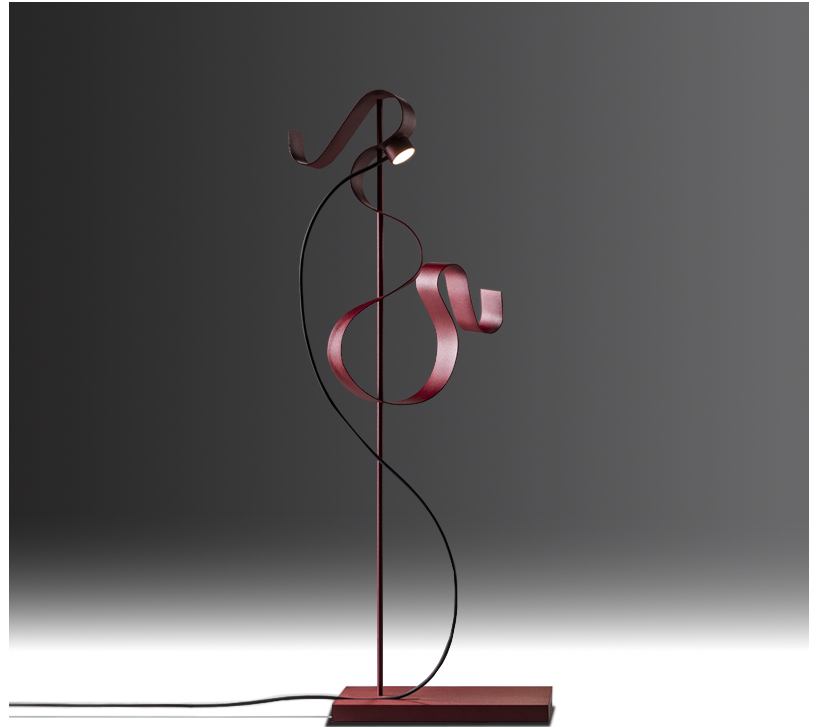

PROJECT	_____
TYPE	_____
SPECIFIER	_____
QUANTITY	_____
DATE	_____

SCROLL PORTABLE

D134170-

base number   Finish
Options

1. To build a product code in our configurator select the specify button on the base model # product page
2. To build a manual product code on this datasheet choose from the options listed below in blue font and add the suffix to the base model #

GENERAL

Series: Scroll
Partner: Knikerboker
Division: Design
Installation: Portable
Product Type: Table
Mounting Location: Table
Light Distribution: Indirect

PHYSICAL

Shape: Curves
Length (mm): 140
Length (in): 5 1/2
Width (mm): 90
Width (in): 3 9/16
Height (mm): 240
Height (in): 9 7/16
Fixture Finish: EWH / EBK / MAN / COF / PRD
Fixture Material: Aluminum

ELECTRICAL

Lamp Type: LED
Input Wattage (W): 2
Dimming: Non-Dimmable
Driver Location: Inline Transformer Plug
Input Voltage (V): 120 - 277

LED

Color Temperature (°K): 3000
Max. Delivered Lumen (lm): 280
CRI: >85 CRI
Lamp Life (hrs): 50000

OPTICAL

RATINGS AND CERTIFICATIONS

Certified By: Certified for North American Standards
IP rating: IP20