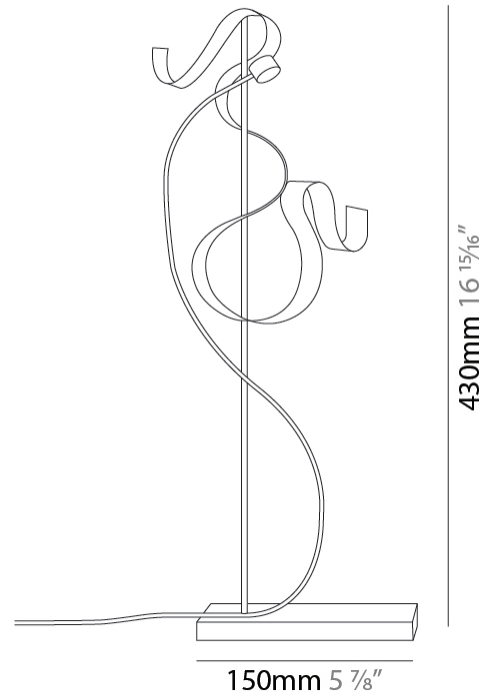

PROJECT	_____
TYPE	_____
SPECIFIER	_____
QUANTITY	_____
DATE	_____

SCROLL PORTABLE

D134170-

base number   Finish
Options

1. To build a product code in our configurator select the specify button on the base model # product page
2. To build a manual product code on this datasheet choose from the options listed below in blue font and add the suffix to the base model #

GENERAL

Series: Scroll
Partner: Knikerboker
Division: Design
Installation: Portable
Product Type: Table
Mounting Location: Table
Light Distribution: Indirect

PHYSICAL

Shape: Curves
Length (mm): 140
Length (in): 5 1/2
Width (mm): 90
Width (in): 3 9/16
Height (mm): 240
Height (in): 9 7/16
Fixture Finish: EWH / EBK / MAN / COF / PRD
Fixture Material: Aluminum

ELECTRICAL

Lamp Type: LED
Input Wattage (W): 2
Dimming: Non-Dimmable
Driver Location: Inline Transformer Plug
Input Voltage (V): 120 - 277

LED

Color Temperature (°K): 3000
Max. Delivered Lumen (lm): 280
CRI: >85 CRI
Lamp Life (hrs): 50000

OPTICAL

RATINGS AND CERTIFICATIONS

Certified By: Certified for North American Standards
IP rating: IP20