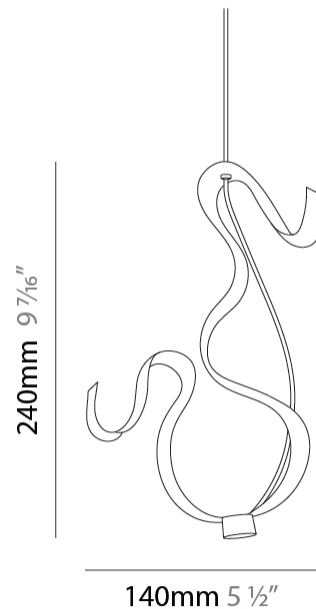

SCROLL SUSPENSION

D131574-

base number Finish
Options

1. To build a product code in our configurator select the specify button on the base model # product page
2. To build a manual product code on this datasheet choose from the options listed below in blue font and add the suffix to the base model #

GENERAL

Series: Scroll
Partner: Knikerboker
Division: Design
Installation: Suspension
Product Type: Pendant
Mounting Location: Ceiling
Light Distribution: Indirect

PHYSICAL

Shape: Curves
Length (mm): 140
Length (in): 5 1/2
Width (mm): 90
Width (in): 3 7/16
Height (mm): 240
Height (in): 9 7/16
Fixture Finish: EWH / EBK / MAN / COF / PRD / SLF / GLF / CLF / BRL
Fixture Material: Aluminum

ELECTRICAL

Lamp Type: LED
Input Wattage (W): 2
Dimming: Non-Dimming / Phase Dimming (120vac Only)
Driver Included: Yes
Driver Location: Integrated
Driver Type: Constant Current - Universal
Driver Class: Class 2
Input Voltage (V): 120 - 277
Constant Current (MA): 500

LED

Color Temperature (°K): 3000
Max. Delivered Lumen (lm): 280
CRI: >85 CRI
Lamp Life (hrs): 50000

OPTICAL

RATINGS AND CERTIFICATIONS

Certified By: Certified for North American Standards
IP rating: IP20

PROJECT
TYPE
SPECIFIER
QUANTITY
DATE